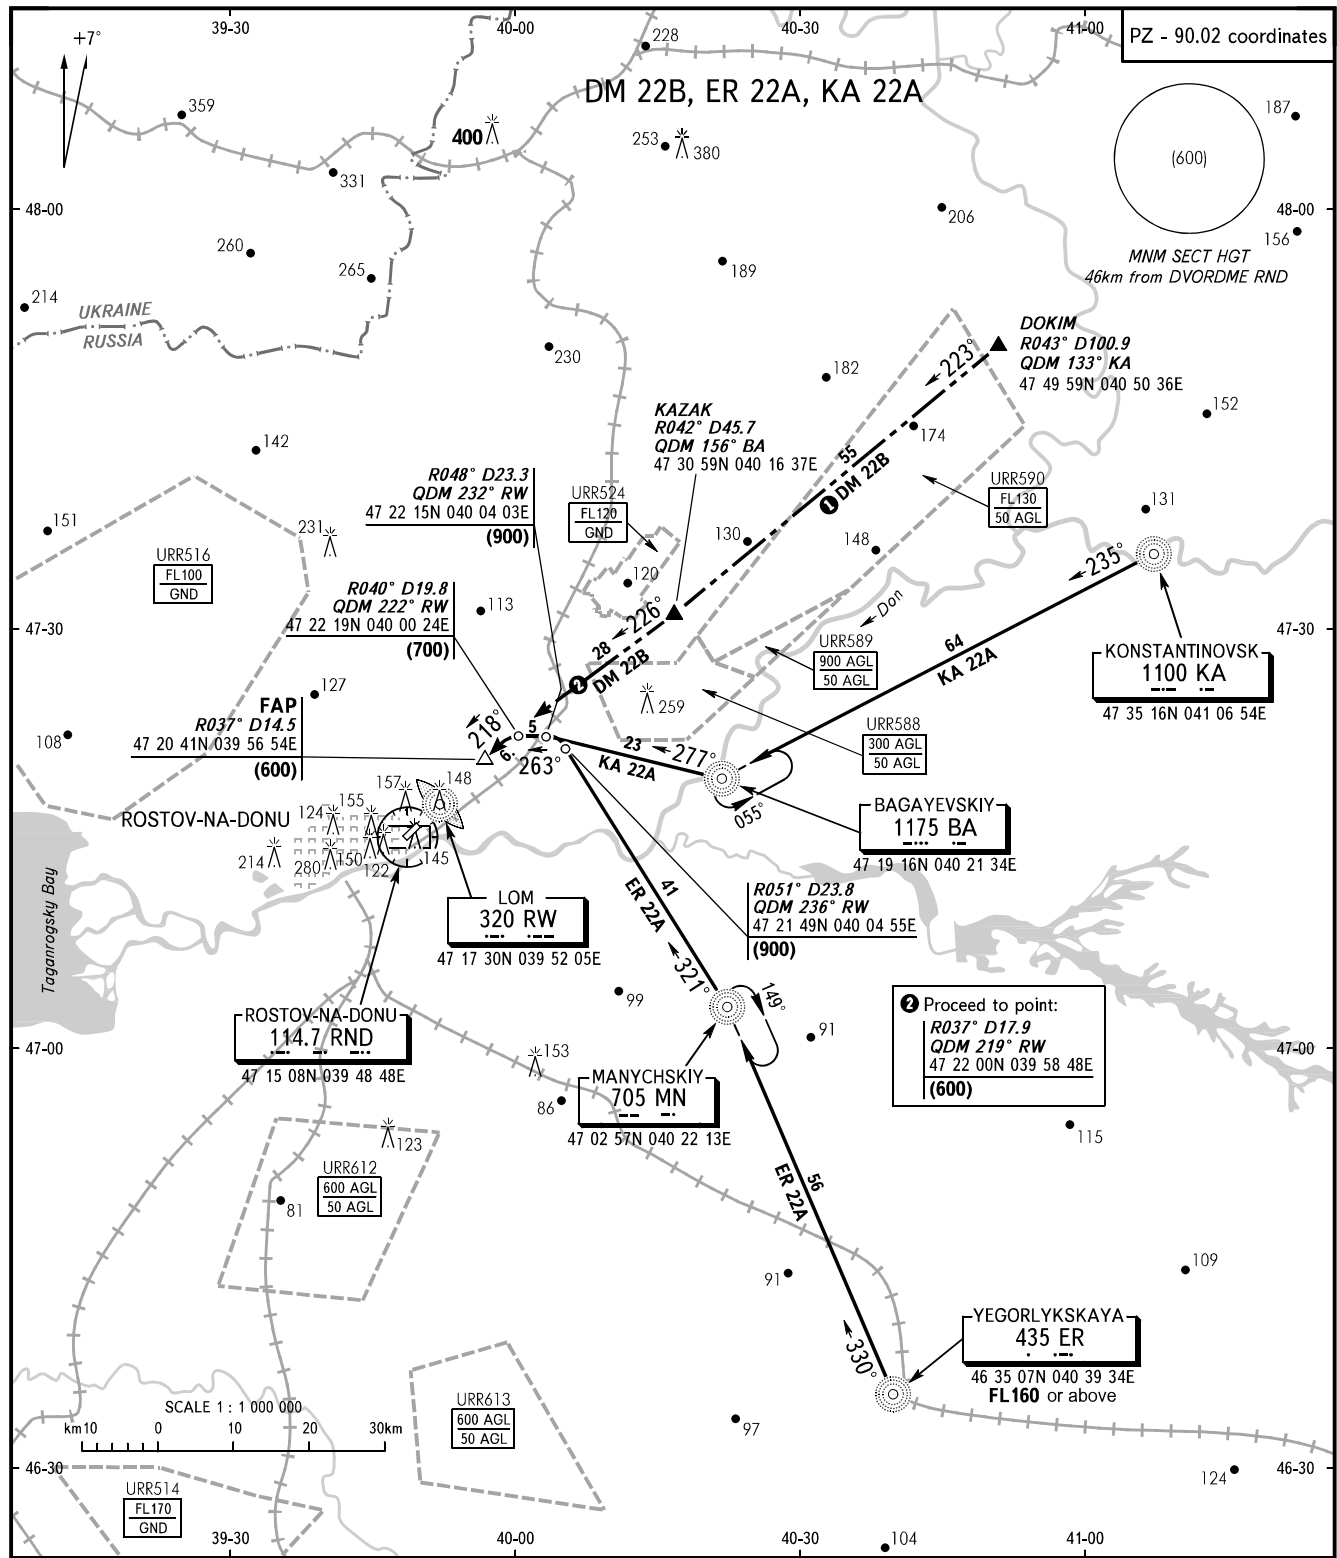

STANDARD ARRIVAL CHART
INSTRUMENT (STAR) - ICAO

TRANSITION
LEVEL : FL050

ROSTOV-NA-DONU, RUSSIA
ROSTOV-NA-DONU
RWY 22

APPROACH 128.200
RADAR 121.200
START 119.700

① Only for Russian users of airspace.

WARNING
Holding area over LOM RW, left-hand pattern, FL120-180.

BEARINGS AND TRACKS ARE MAGNETIC
ALTITUDES, HEIGHTS AND ELEVATIONS ARE IN METRES
DISTANCES ARE IN KILOMETRES

CHANGE: HLDG BRG; QDM