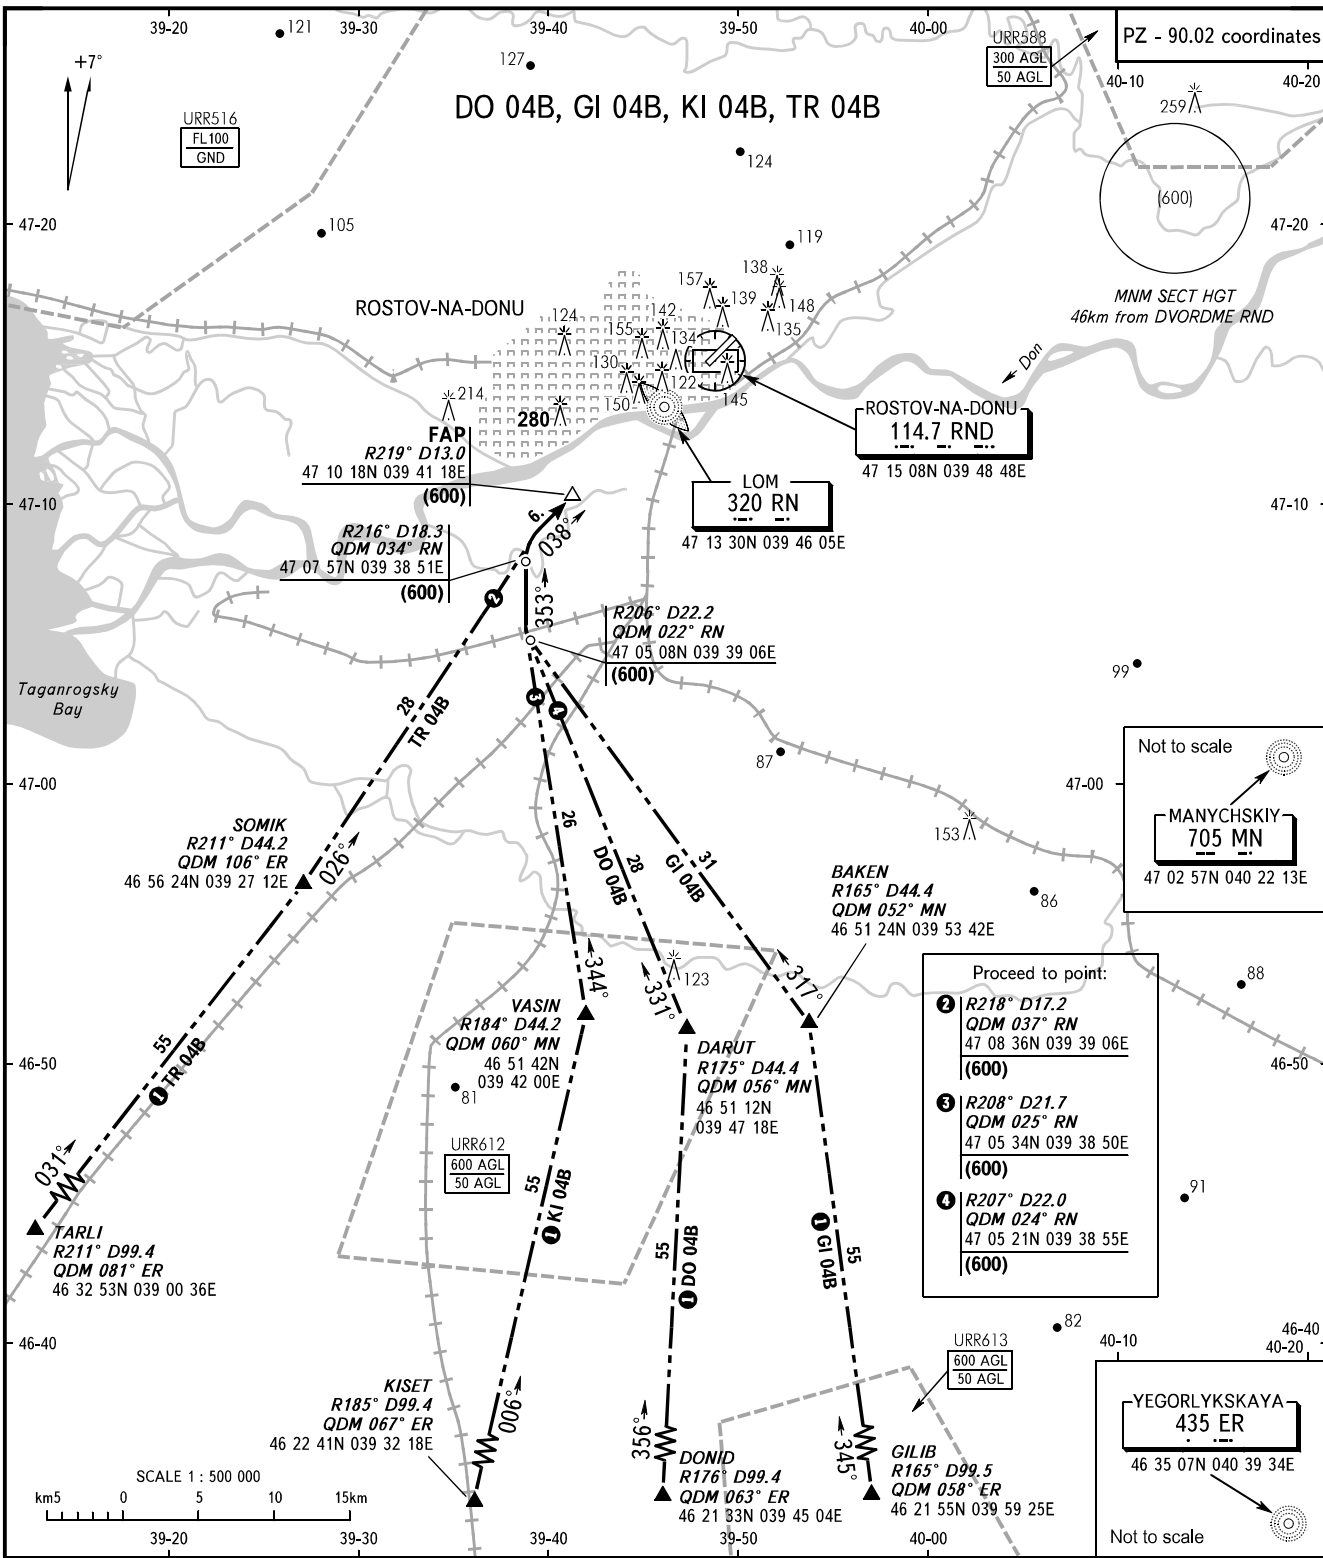

STANDARD ARRIVAL CHART
INSTRUMENT (STAR) - ICAO

TRANSITION
LEVEL : **FL050**

ROSTOV-NA-DONU, RUSSIA
ROSTOV-NA-DONU
RWY 04

APPROACH **128.200**
RADAR **121.200**
START **119.700**

① Only for Russian users of airspace.

WARNING
Holding area over LOM RN, right-hand pattern, FL050-180.

BEARINGS AND TRACKS ARE MAGNETIC
ALTITUDES, HEIGHTS AND ELEVATIONS ARE IN METRES
DISTANCES ARE IN KILOMETRES

CHANGE: QDM 034° RN