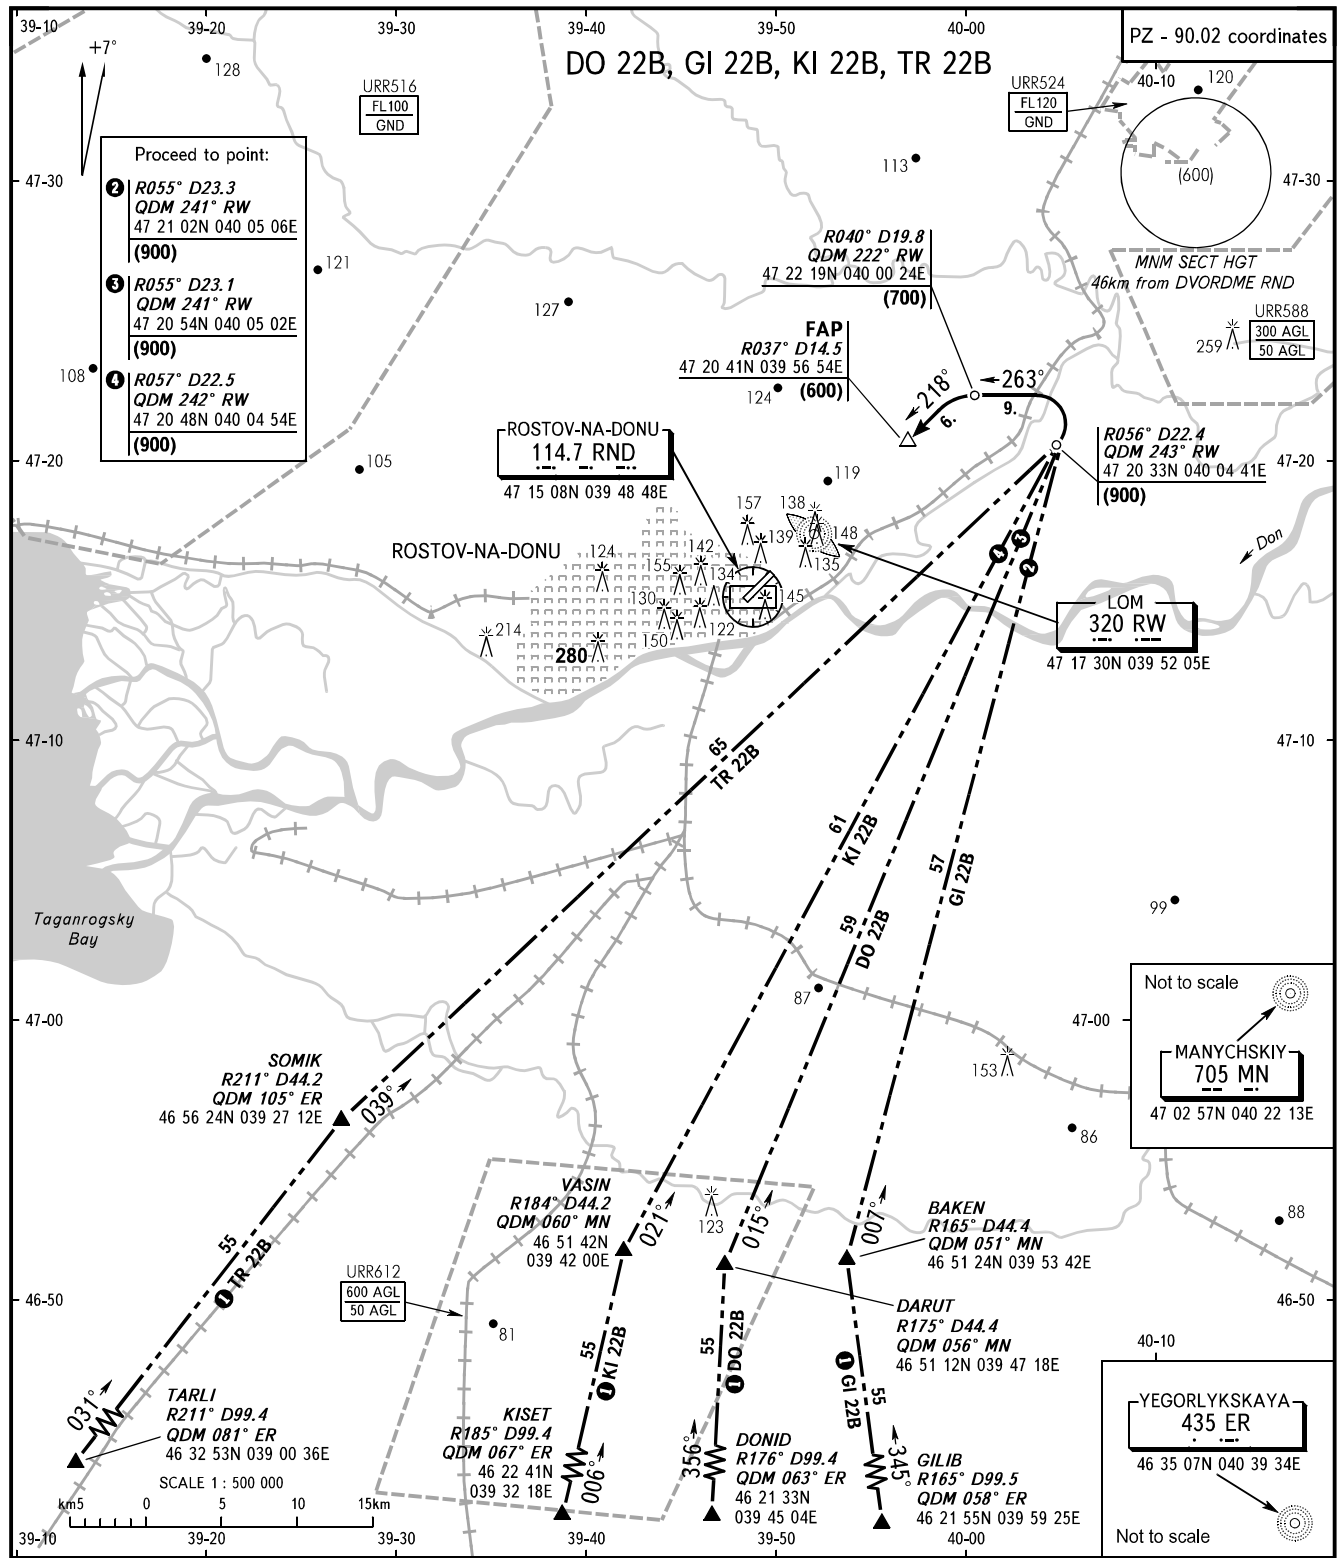

STANDARD ARRIVAL CHART
INSTRUMENT (STAR) - ICAO

TRANSITION
LEVEL : FL050

ROSTOV-NA-DONU, RUSSIA
ROSTOV-NA-DONU
RWY 22

APPROACH 128.200
RADAR 121.200
START 119.700

① Only for Russian users of airspace.

WARNING
Holding area over LOM RW, left-hand pattern, FL120-180.

BEARINGS AND TRACKS ARE MAGNETIC
ALTITUDES, HEIGHTS AND ELEVATIONS ARE IN METRES
DISTANCES ARE IN KILOMETRES