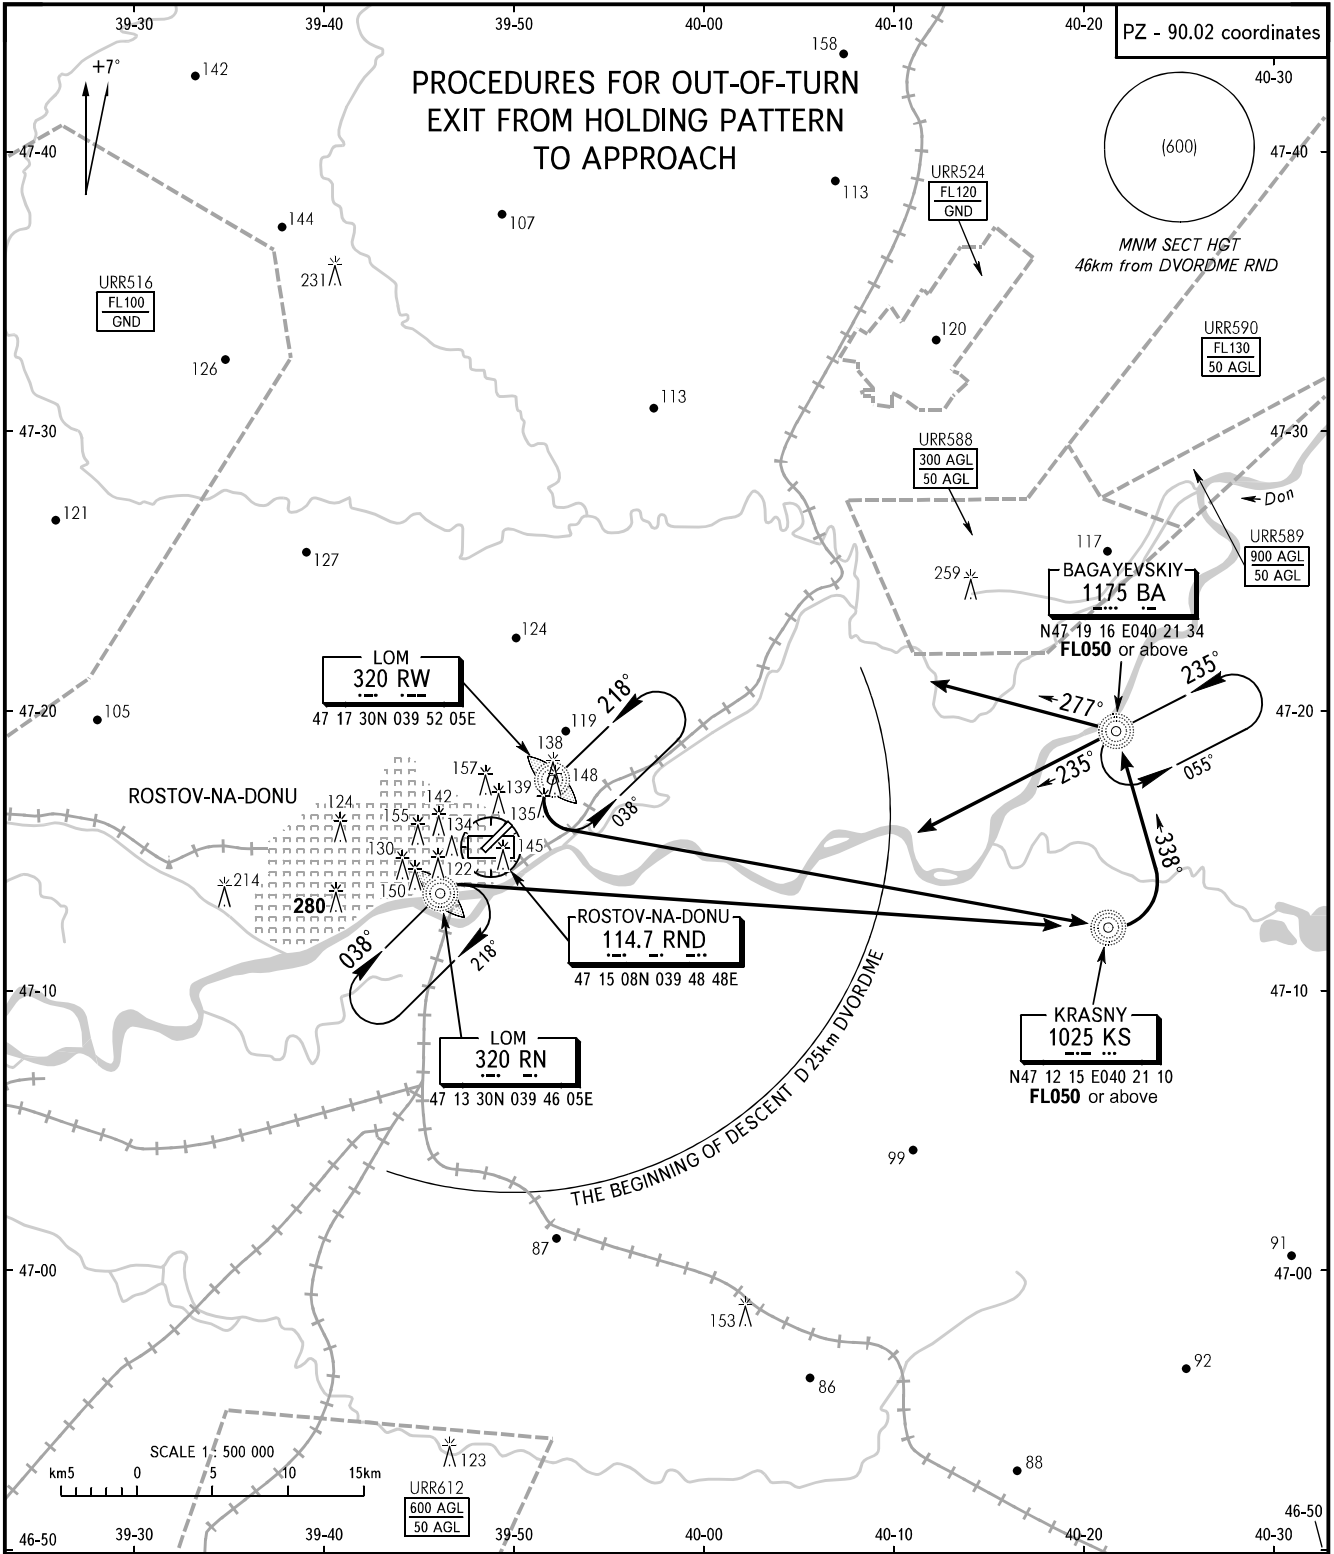

STANDARD ARRIVAL CHART
INSTRUMENT (STAR) - ICAO

TRANSITION
LEVEL: **FL050**

ROSTOV-NA-DONU, RUSSIA
ROSTOV-NA-DONU
RWY 04/22

APPROACH **128.200**
RADAR **121.200**
START **119.700**

WARNING
Approach from BAGAYEVSKIY NDB shall be carried out in accordance with the established pattern.

BEARINGS AND TRACKS ARE MAGNETIC
ALTITUDES, HEIGHTS AND ELEVATIONS ARE IN METRES
DISTANCES ARE IN KILOMETRES

CHANGE: Chart name, COM