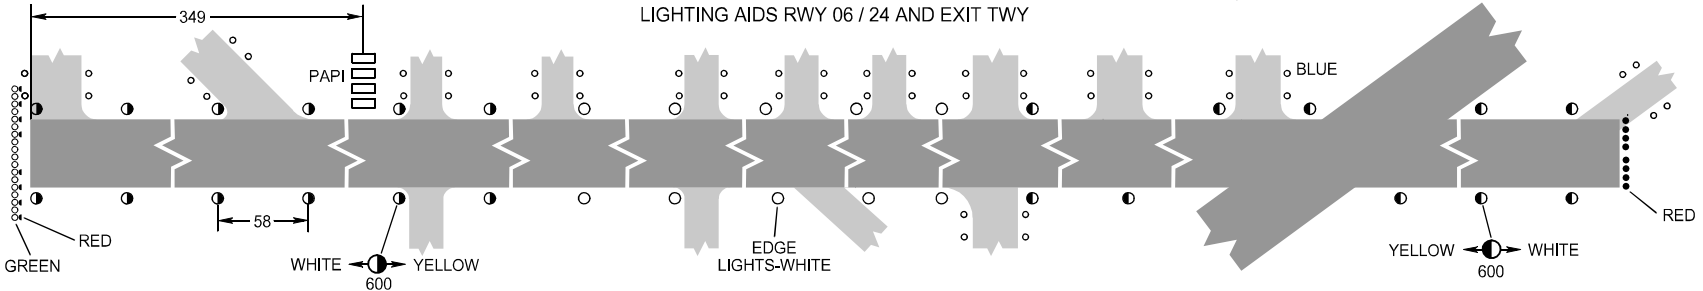

MARKING AIDS RWY 06 / 24 AND EXIT TWY

LIGHTING AIDS RWY 06 / 24 AND EXIT TWY

MARKING AIDS RWY 02 / 20 AND EXIT TWY

LIGHTING AIDS RWY 02 / 20 AND EXIT TWY

AERODROME LIGHTING

Runway 06: Edge-white, last 557m yellow LIRL
 Runway 24: Edge-white, last 596m yellow LIRL
 Runway 02: Edge-white, last 582m yellow LIRL
 Runway 20: Edge-white, last 571m yellow LIRL
 Threshold: RWY 06, 02 green

DIMENSIONS IN METRES