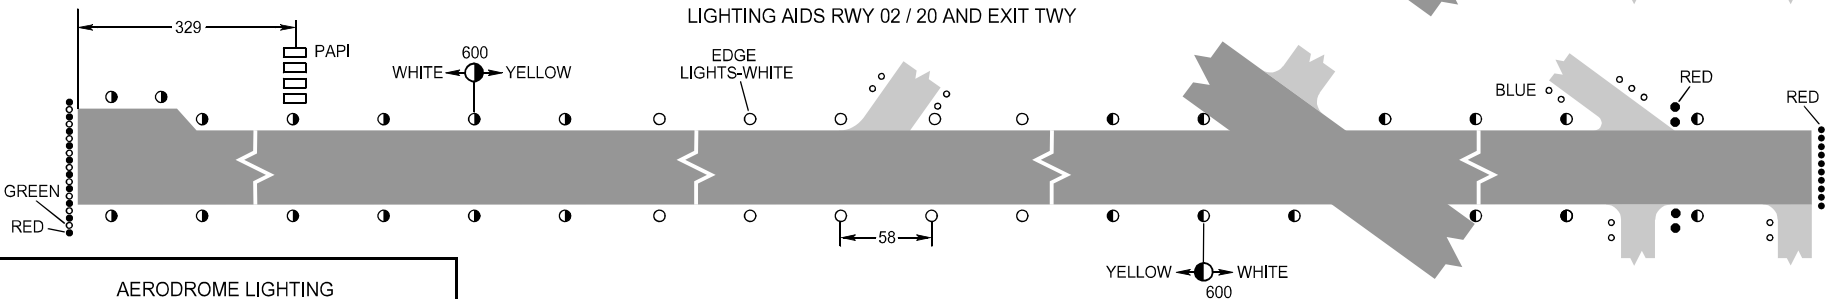

MARKING AIDS RWY 06 / 24 AND EXIT TWY

LIGHTING AIDS RWY 06 / 24 AND EXIT TWY

MARKING AIDS RWY 02 / 20 AND EXIT TWY

LIGHTING AIDS RWY 02 / 20 AND EXIT TWY

AERODROME LIGHTING

Runway 06: Edge-white, last 557m yellow LIRL
 Runway 24: Edge-white, last 596m yellow LIRL
 Runway 02: Edge-white, last 582m yellow LIRL
 Runway 20: Edge-white, last 571m yellow LIRL
 Threshold: RWY 06, 02 green

DIMENSIONS IN METRES