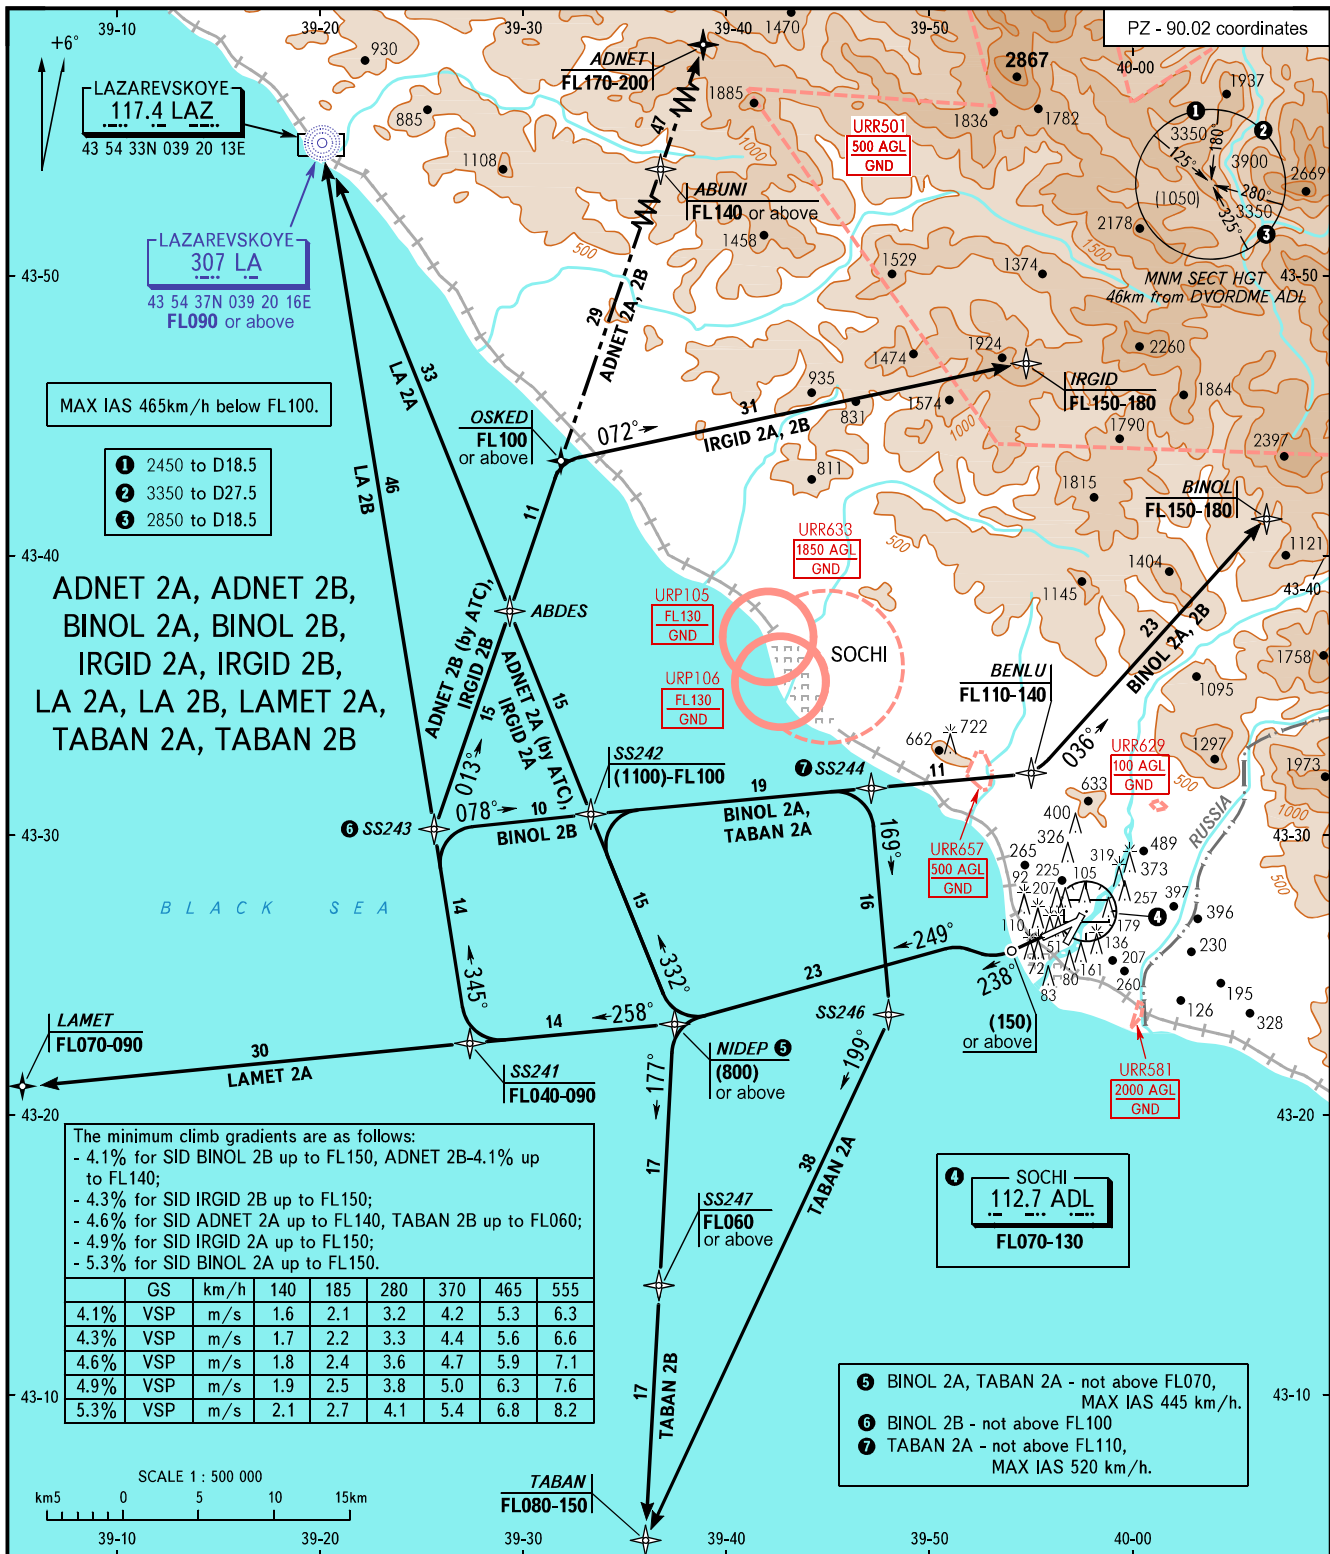

STANDARD DEPARTURE CHART
INSTRUMENT (SID) - ICAO

TRANSITION
HEIGHT : (1100)

SOCHI, RUSSIA
SOCHI
RNAV RWY 24

TOWER 121.200
RADAR 119.700
APPROACH 118.300

WARNING
Turns prior to DER are prohibited.

BEARINGS AND TRACKS ARE MAGNETIC
ALTITUDES, HEIGHTS AND ELEVATIONS ARE IN METRES
DISTANCES ARE IN KILOMETRES