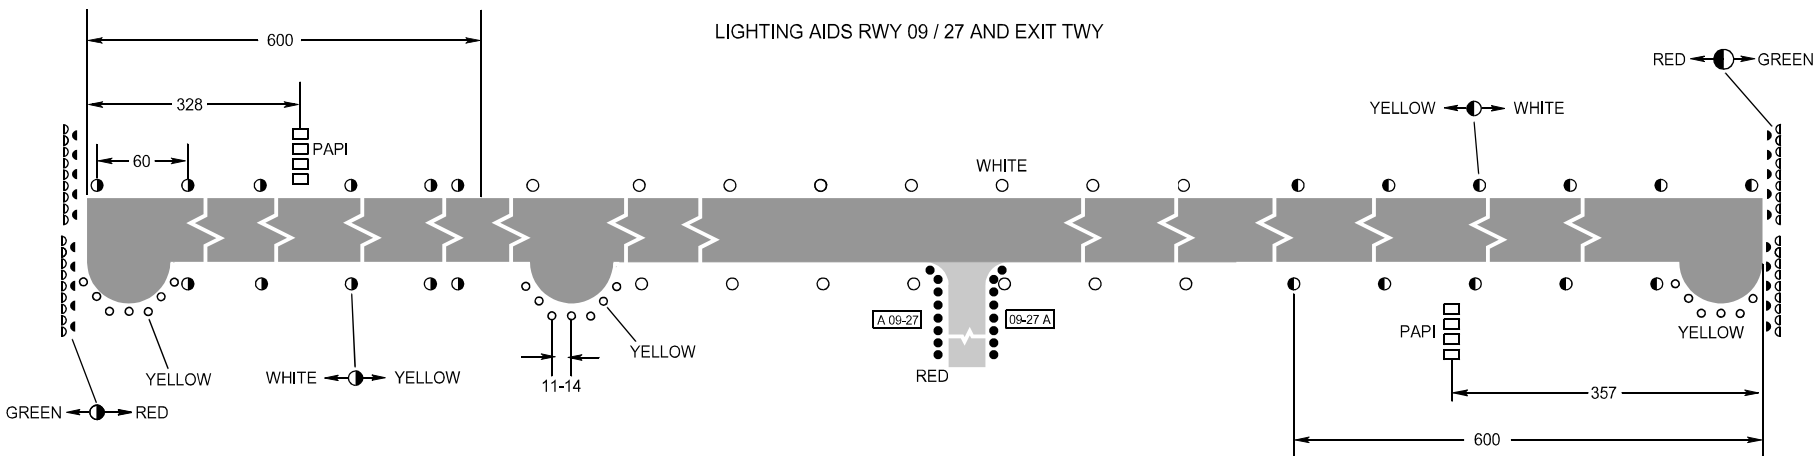

MARKING AIDS RWY 09 / 27 AND EXIT TWY

LIGHTING AIDS RWY 09 / 27 AND EXIT TWY

AERODROME LIGHTING

Runway: Edge-white last 600m yellow.

Threshold: Green.

DIMENSIONS IN METRES