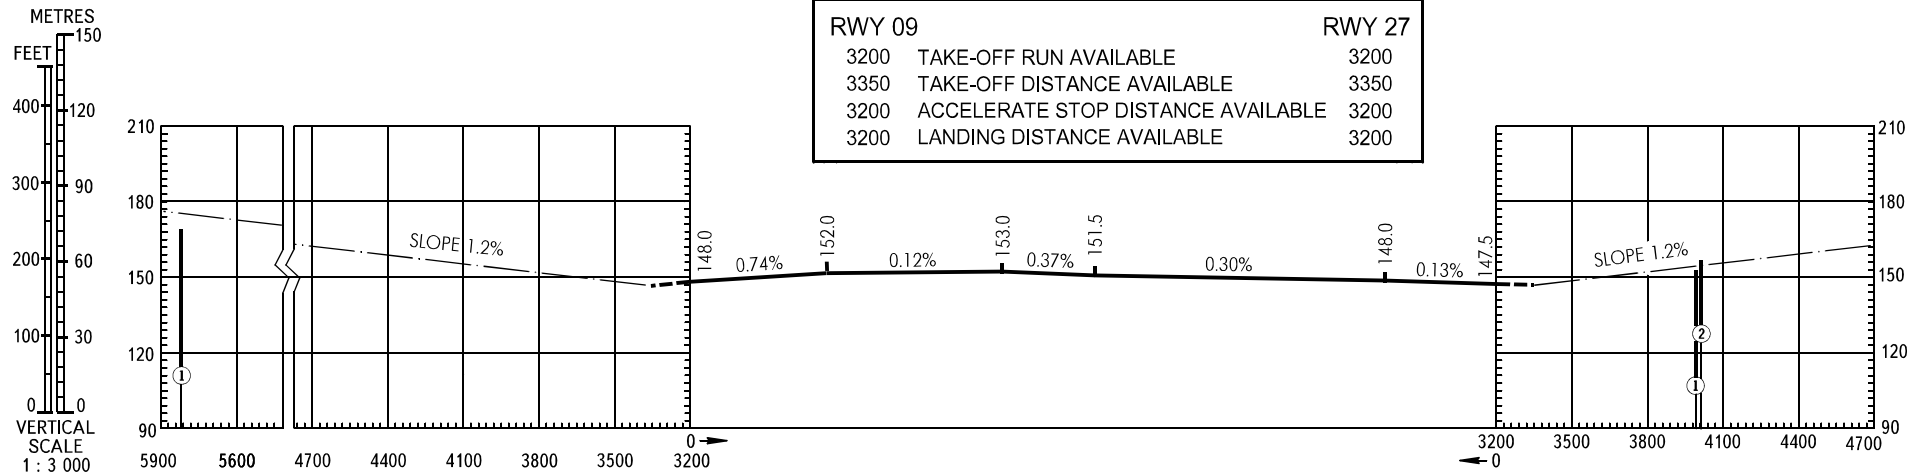

# AERODROME OBSTACLE CHART - ICAO

TYPE **A** (OPERATING LIMITATIONS)

DIMENSIONS AND ELEVATIONS IN METRES

**ELISTA, RUSSIA**  
ELISTA  
RWY 09/27

MAGNETIC VARIATION **8°E**

| DECLARED DISTANCES |                                    |        |
|--------------------|------------------------------------|--------|
| RWY 09             |                                    | RWY 27 |
| 3200               | TAKE-OFF RUN AVAILABLE             | 3200   |
| 3350               | TAKE-OFF DISTANCE AVAILABLE        | 3350   |
| 3200               | ACCELERATE STOP DISTANCE AVAILABLE | 3200   |
| 3200               | LANDING DISTANCE AVAILABLE         | 3200   |

| LEGEND                |   |
|-----------------------|---|
| IDENTIFICATION NUMBER | ① |
| ANTENNA               | ● |
|                       |   |
|                       |   |