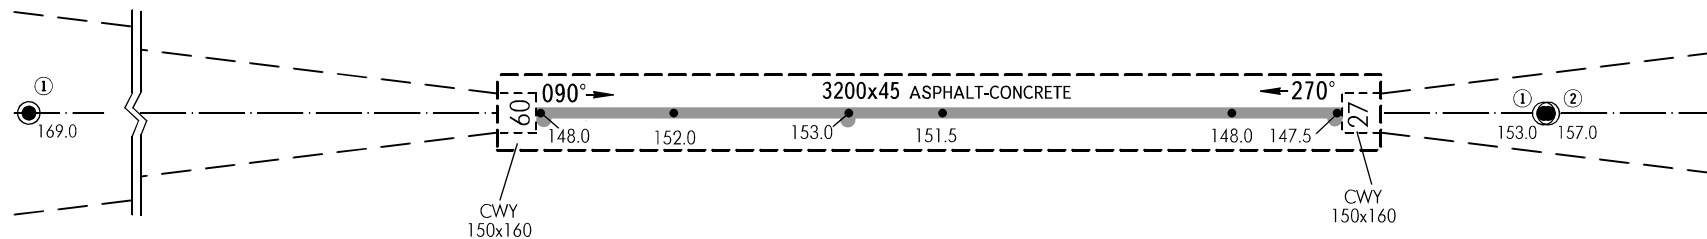

# AERODROME OBSTACLE CHART - ICAO

TYPE **A** (OPERATING LIMITATIONS)

DIMENSIONS AND ELEVATIONS IN METRES

**ELISTA, RUSSIA**  
ELISTA  
RWY 09/27

MAGNETIC VARIATION **8°E**

| DECLARED DISTANCES |                                    |        |
|--------------------|------------------------------------|--------|
| RWY 09             |                                    | RWY 27 |
| 3200               | TAKE-OFF RUN AVAILABLE             | 3200   |
| 3350               | TAKE-OFF DISTANCE AVAILABLE        | 3350   |
| 3200               | ACCELERATE STOP DISTANCE AVAILABLE | 3200   |
| 3200               | LANDING DISTANCE AVAILABLE         | 3200   |

| LEGEND                |   |
|-----------------------|---|
| IDENTIFICATION NUMBER | ① |
| ANTENNA               | ● |
|                       |   |
|                       |   |