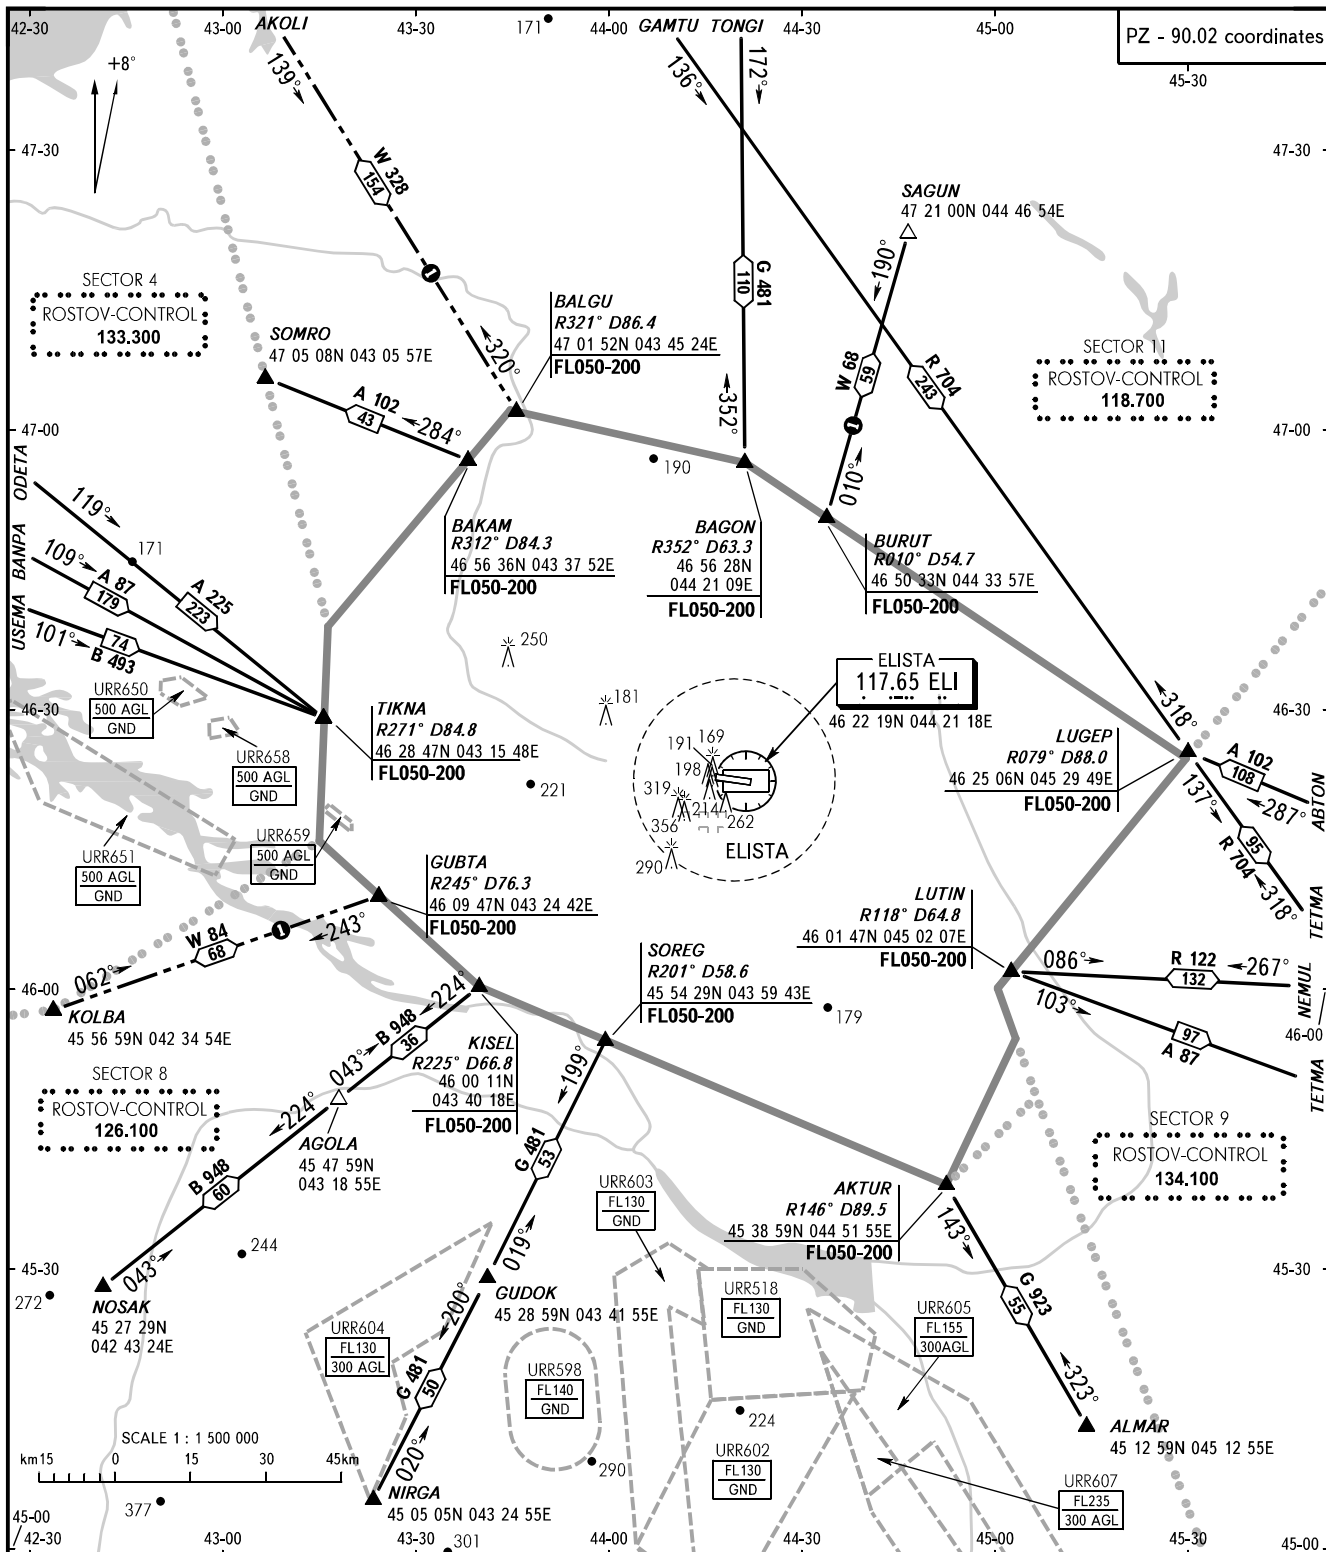

AREA CHART - ICAO

ARRIVAL, DEPARTURE
AND TRANSIT ROUTES

ELISTA, RUSSIA

ELISTA

TOWER up to FL200 **124.200**
ATIS **126.400**

① Only for Russian users of airspace.

BEARINGS AND TRACKS ARE MAGNETIC
ALTITUDES, HEIGHTS AND ELEVATIONS ARE IN METRES
DISTANCES ARE IN KILOMETRES

CHANGE: New chart