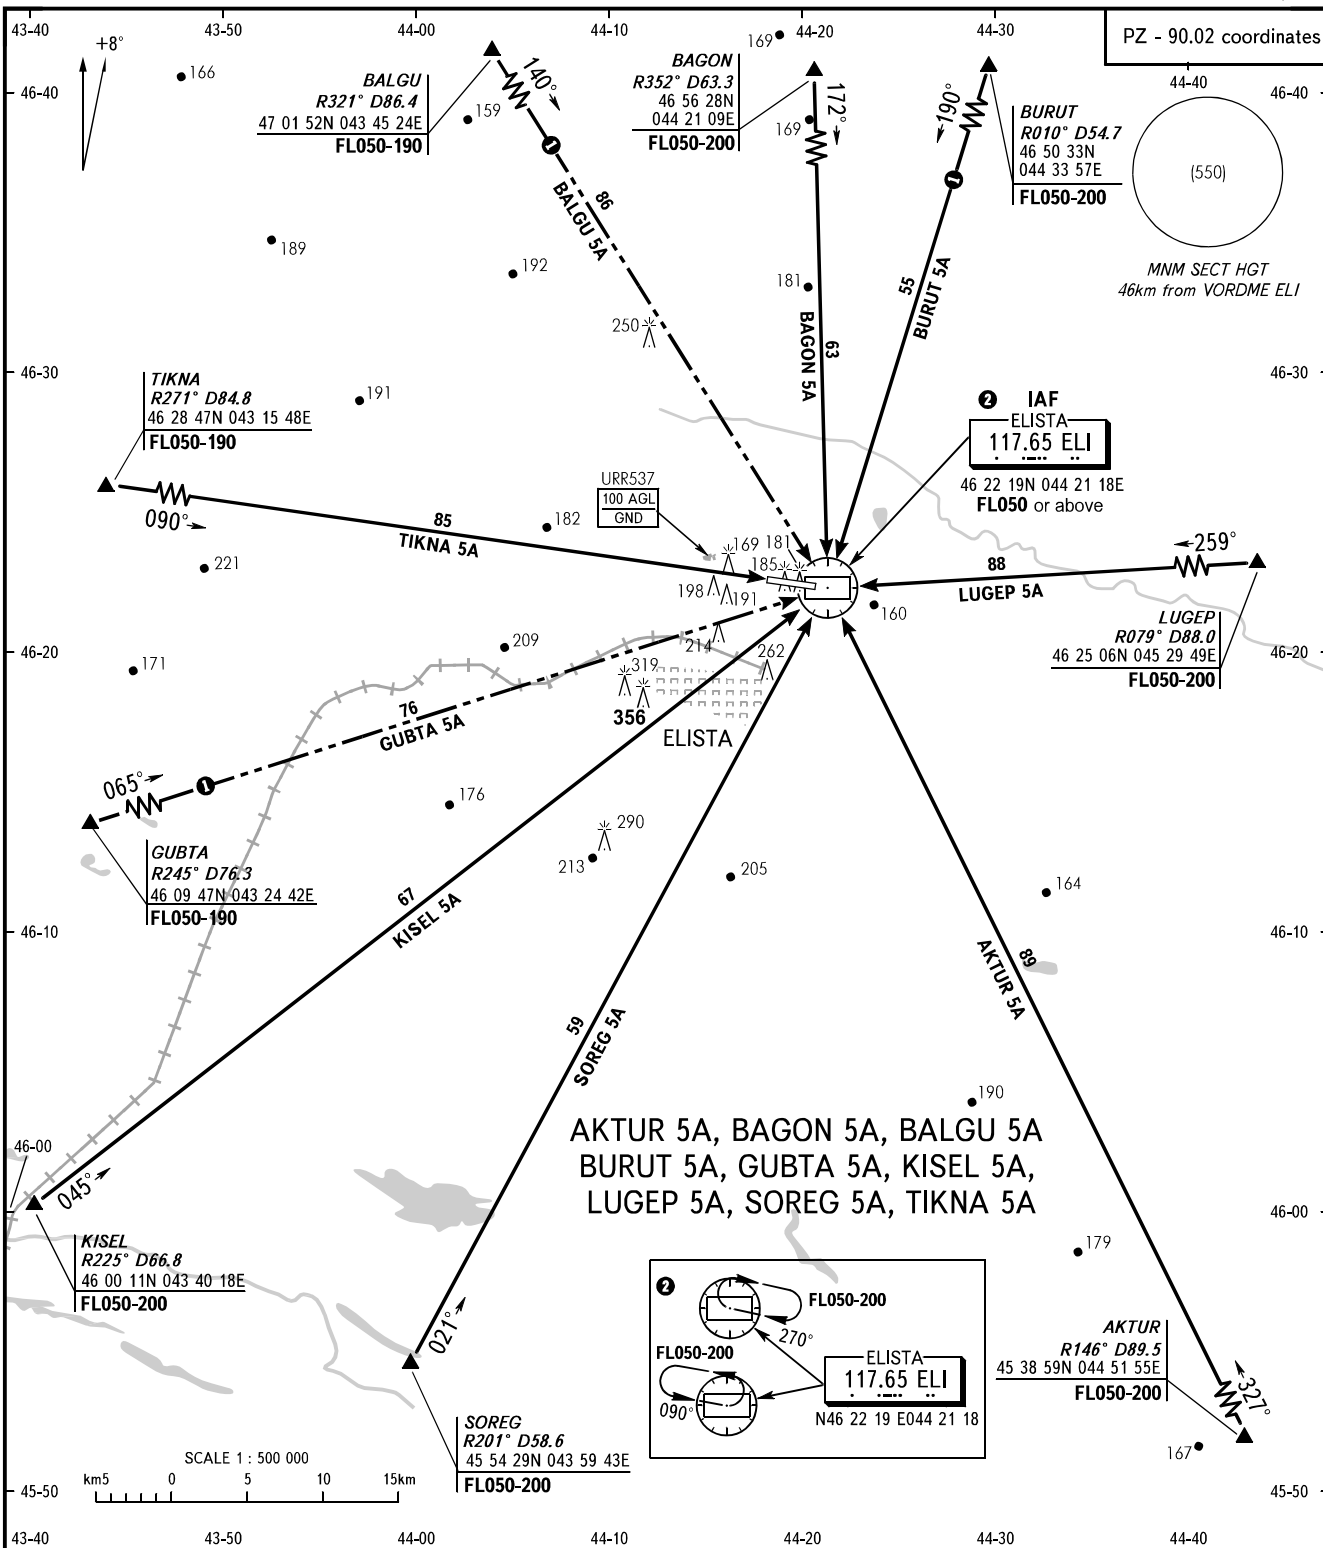

STANDARD ARRIVAL CHART
INSTRUMENT (STAR) - ICAO

TRANSITION
LEVEL : FL050

ELISTA, RUSSIA
ELISTA
VORDME RWY 09/27

CHANGE: New chart

BEARINGS AND TRACKS ARE MAGNETIC
ALTITUDES, HEIGHTS AND ELEVATIONS ARE IN METRES
DISTANCES ARE IN KILOMETRES