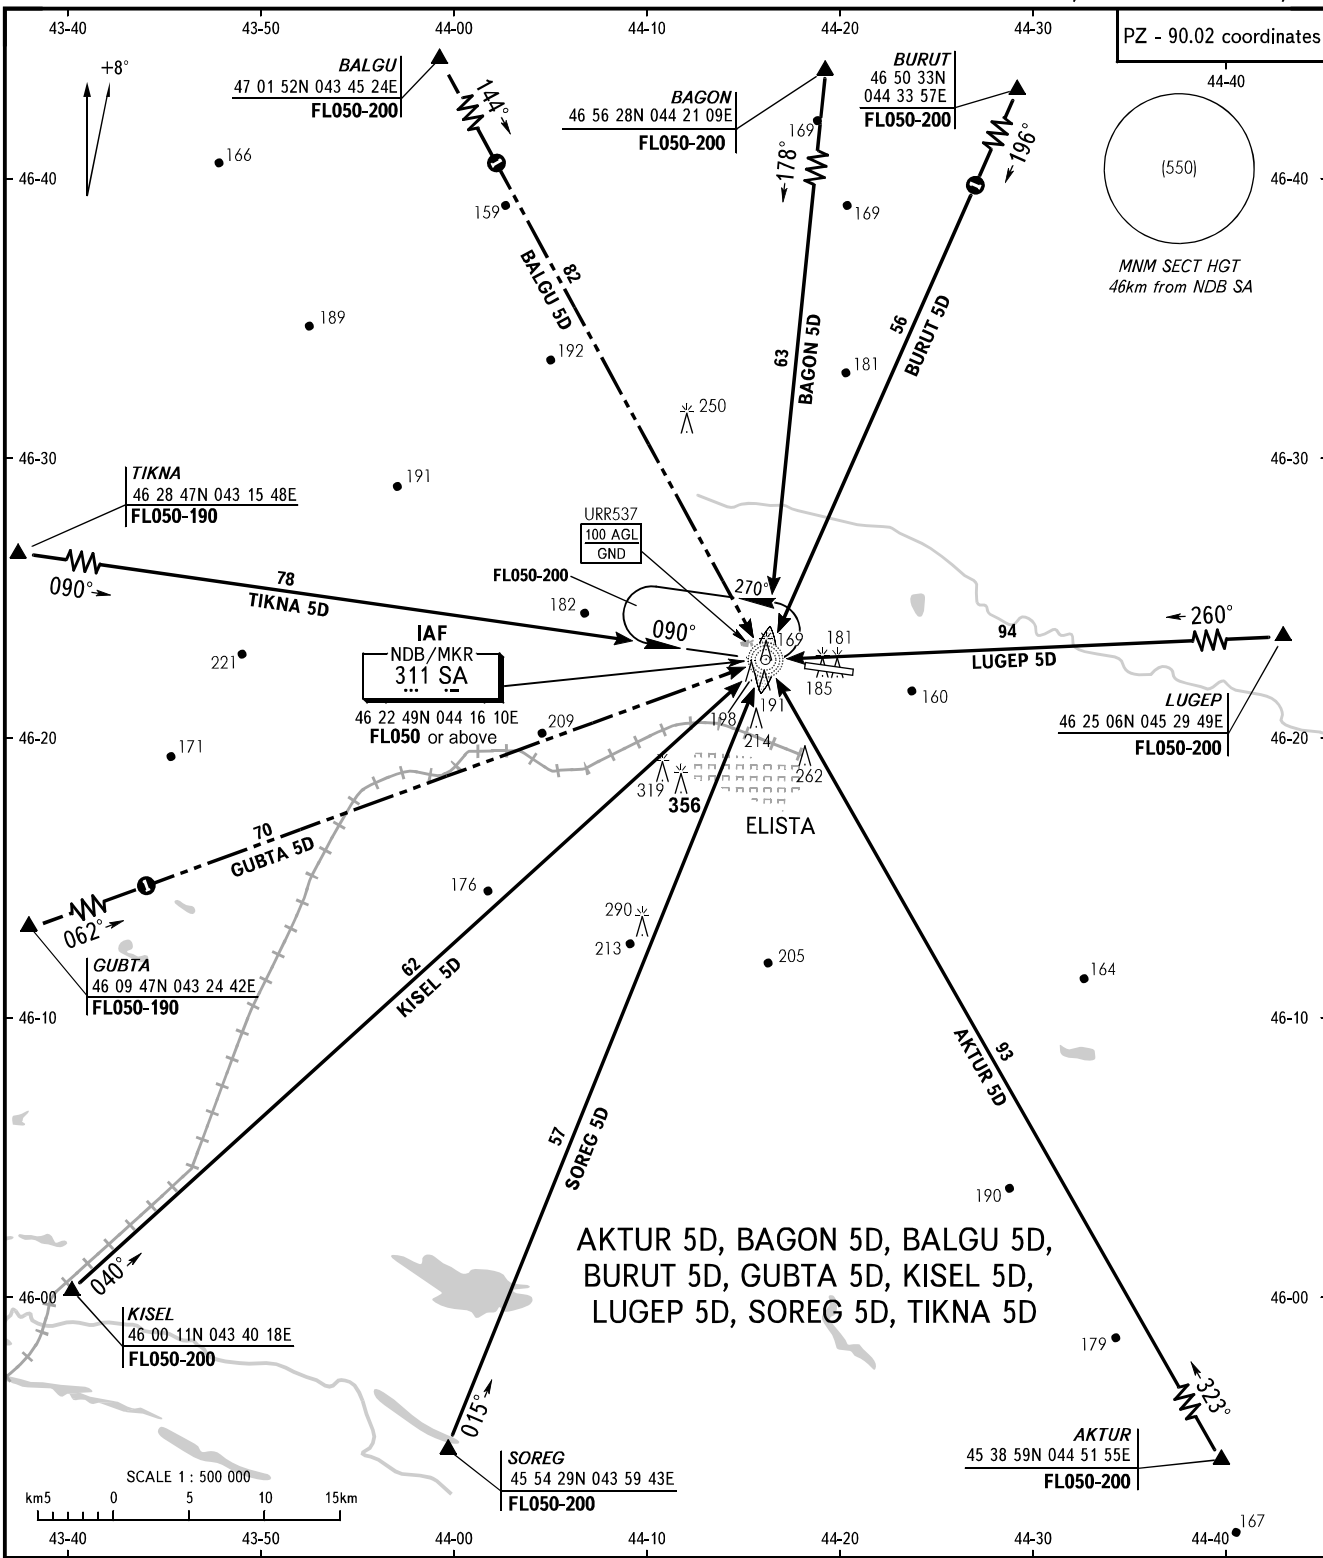

STANDARD ARRIVAL CHART
INSTRUMENT (STAR) - ICAO

TRANSITION
LEVEL : **FL050**

ELISTA, RUSSIA
ELISTA
NDB/MKR RWY 09/27

TOWER **124.200**

① Only for Russian users of airspace.

BEARINGS AND TRACKS ARE MAGNETIC
ALTITUDES, HEIGHTS AND ELEVATIONS ARE IN METRES
DISTANCES ARE IN KILOMETRES

CHANGE: New chart