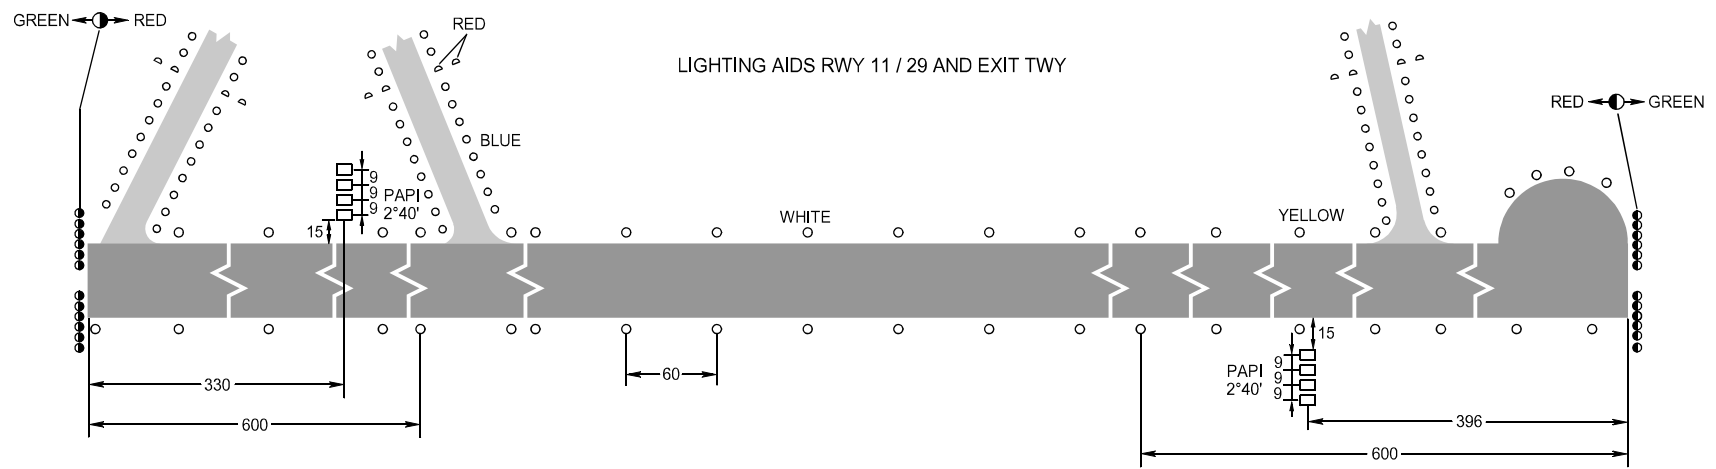

START TAXIING	128.0
	119.0

AERODROME LIGHTING

Runway: Edge-white, last 600m yellow HIRL  
Threshold: Green

DIMENSIONS IN METRES