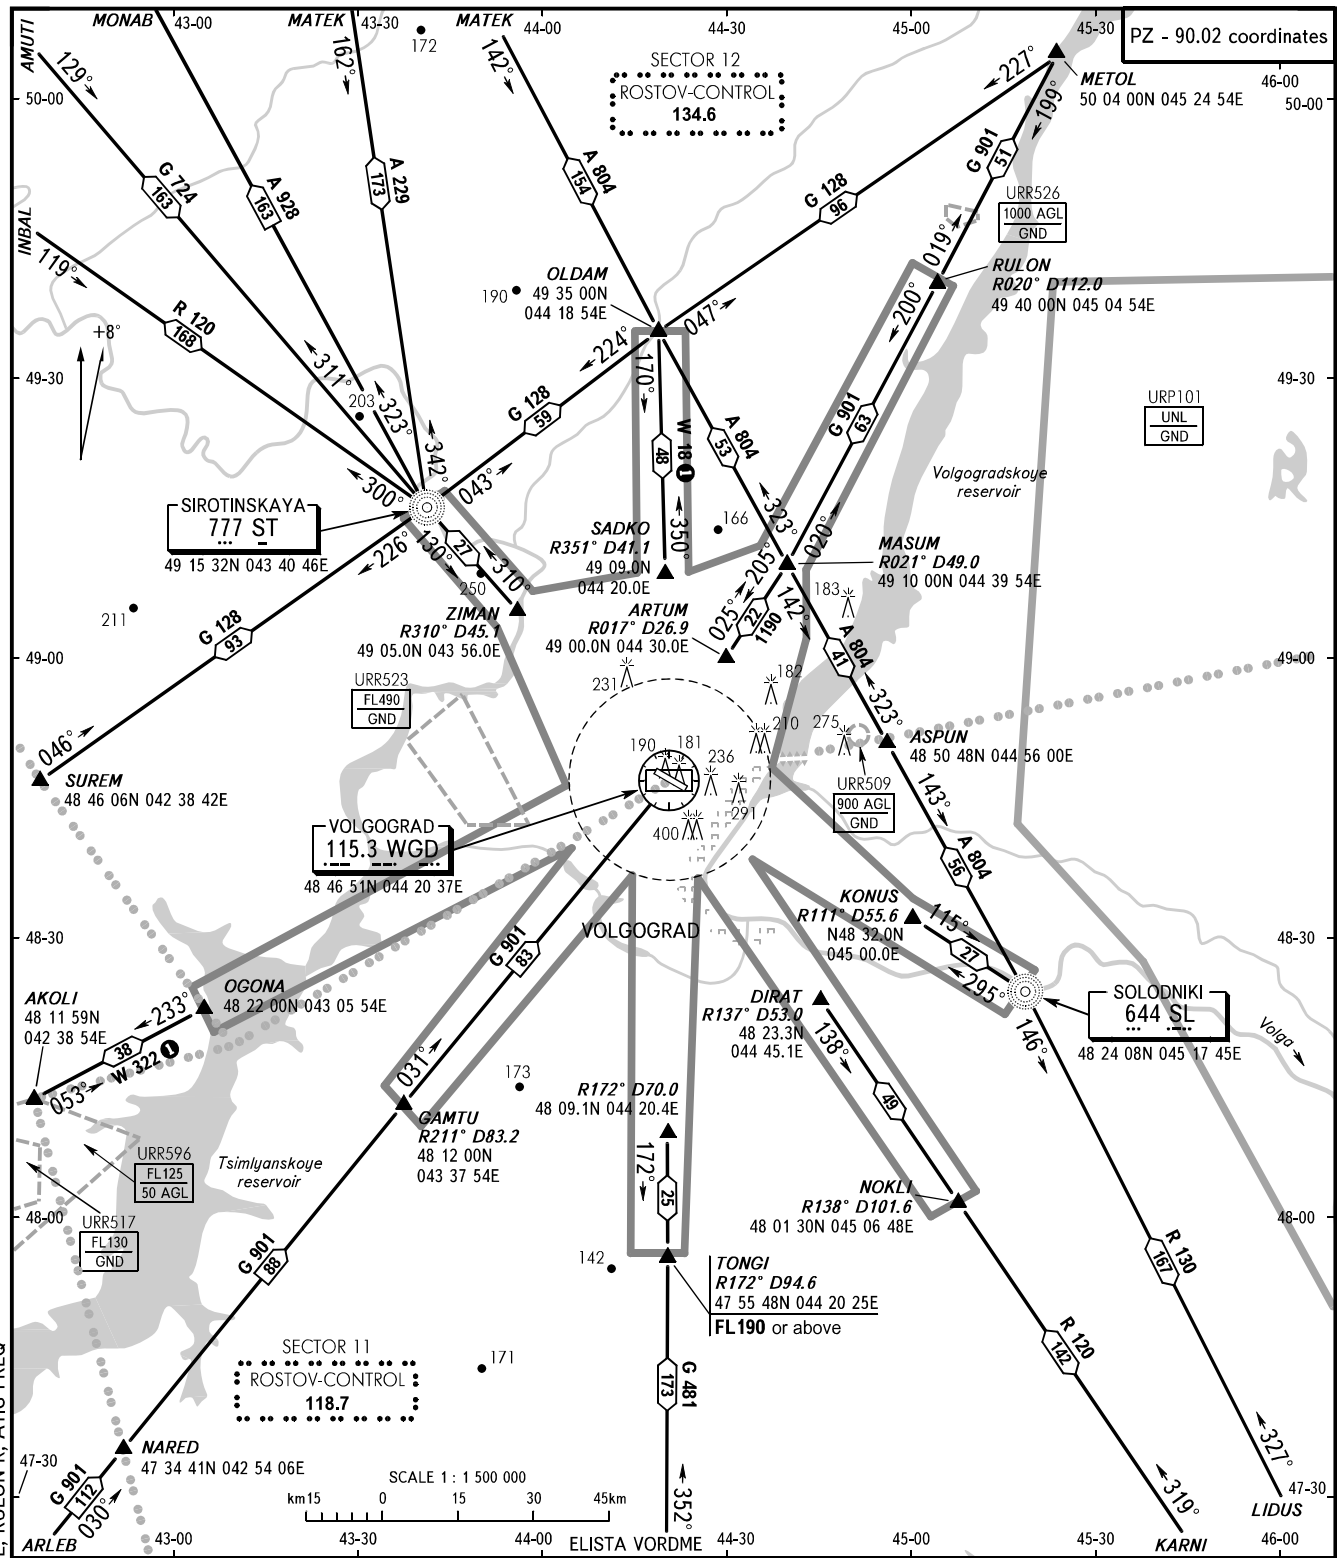

AREA CHART - ICAO

ARRIVAL, DEPARTURE  
AND TRANSIT ROUTES

VOLGOGRAD, RUSSIA

GUMRAK

APPROACH	125.3
KRUG	122.0
ATIS	129.9 RUS 127.0 ENG

BEARINGS AND TRACKS ARE MAGNETIC  
ALTITUDES, HEIGHTS AND ELEVATIONS ARE IN METRES  
DISTANCES ARE IN KILOMETRES

**WARNING**  
Only for Russian users of airspace.

CHANGE: TONGI - ELISTA VORDME, RULON R, ATIS FREQ