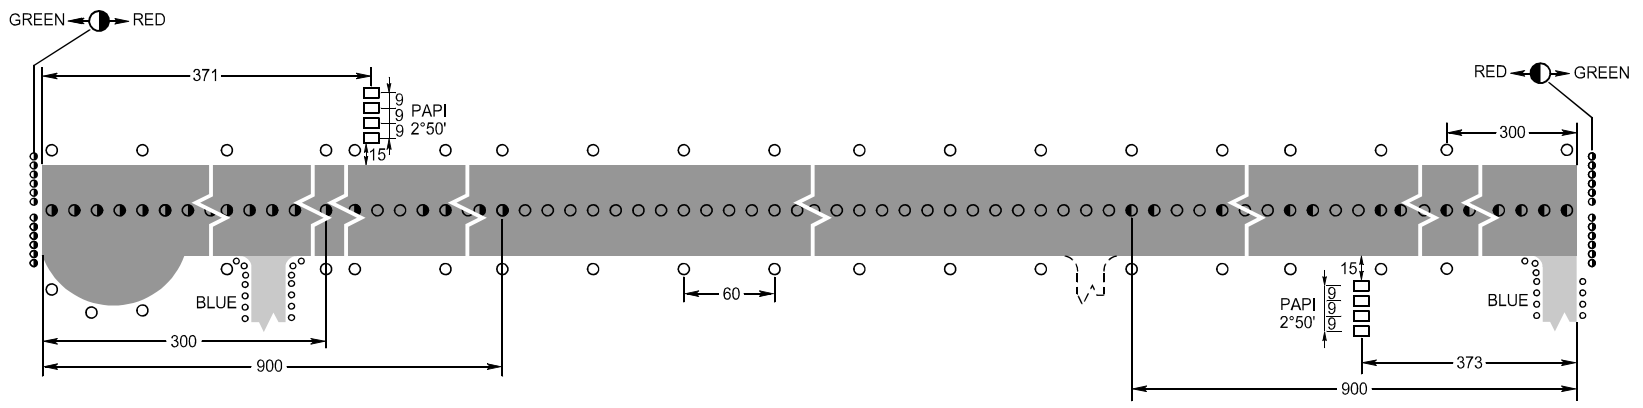

MARKING AIDS RWY 09 / 27 AND EXIT TWY

LIGHTING AIDS RWY 09 / 27 AND EXIT TWY

AERODROME LIGHTING

Runway: Edge-white last 600m yellow HIRL
 Threshold: Green

DIMENSIONS IN METRES