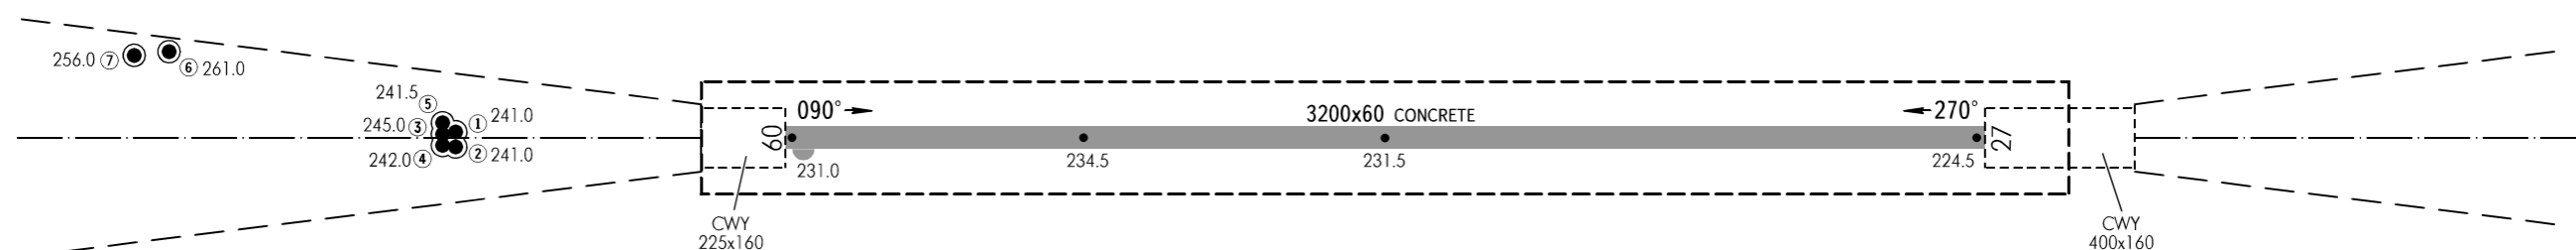

AERODROME OBSTACLE  
CHART - ICAO

TYPE **A** (OPERATING LIMITATIONS)

DIMENSIONS AND ELEVATIONS IN METRES

CHELYABINSK, RUSSIA  
BALANDINO  
RWY 09/27

MAGNETIC VARIATION 14°E

DECLARED DISTANCES			
RWY 09		RWY 27	
3200	TAKE-OFF RUN AVAILABLE	3200	
3600	TAKE-OFF DISTANCE AVAILABLE	3425	
3200	ACCELERATE STOP DISTANCE AVAILABLE	3200	
3200	LANDING DISTANCE AVAILABLE	3200	

LEGEND

LEGEND	
IDENTIFICATION NUMBER	①
POLE, TWR, SPIRE, ANTENNA, ETC	●