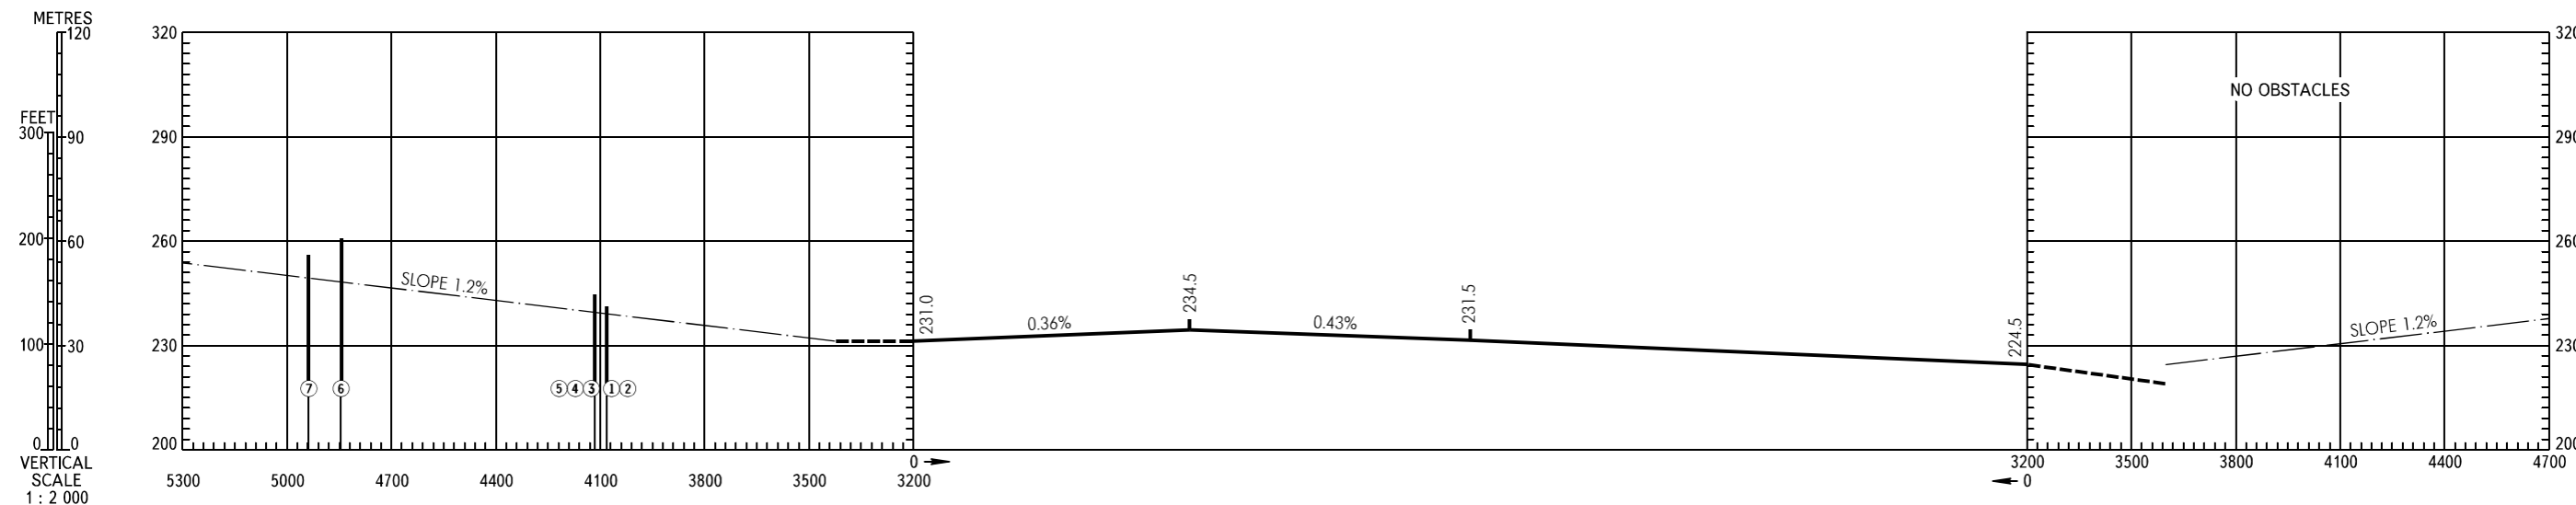

AERODROME OBSTACLE  
CHART - ICAO

TYPE **A** (OPERATING LIMITATIONS)

DIMENSIONS AND ELEVATIONS IN METRES

CHELYABINSK, RUSSIA  
BALANDINO  
RWY 09/27

MAGNETIC VARIATION 14°E

DECLARED DISTANCES			
RWY 09		RWY 27	
3200	TAKE-OFF RUN AVAILABLE	3200	
3600	TAKE-OFF DISTANCE AVAILABLE	3425	
3200	ACCELERATE STOP DISTANCE AVAILABLE	3200	
3200	LANDING DISTANCE AVAILABLE	3200	