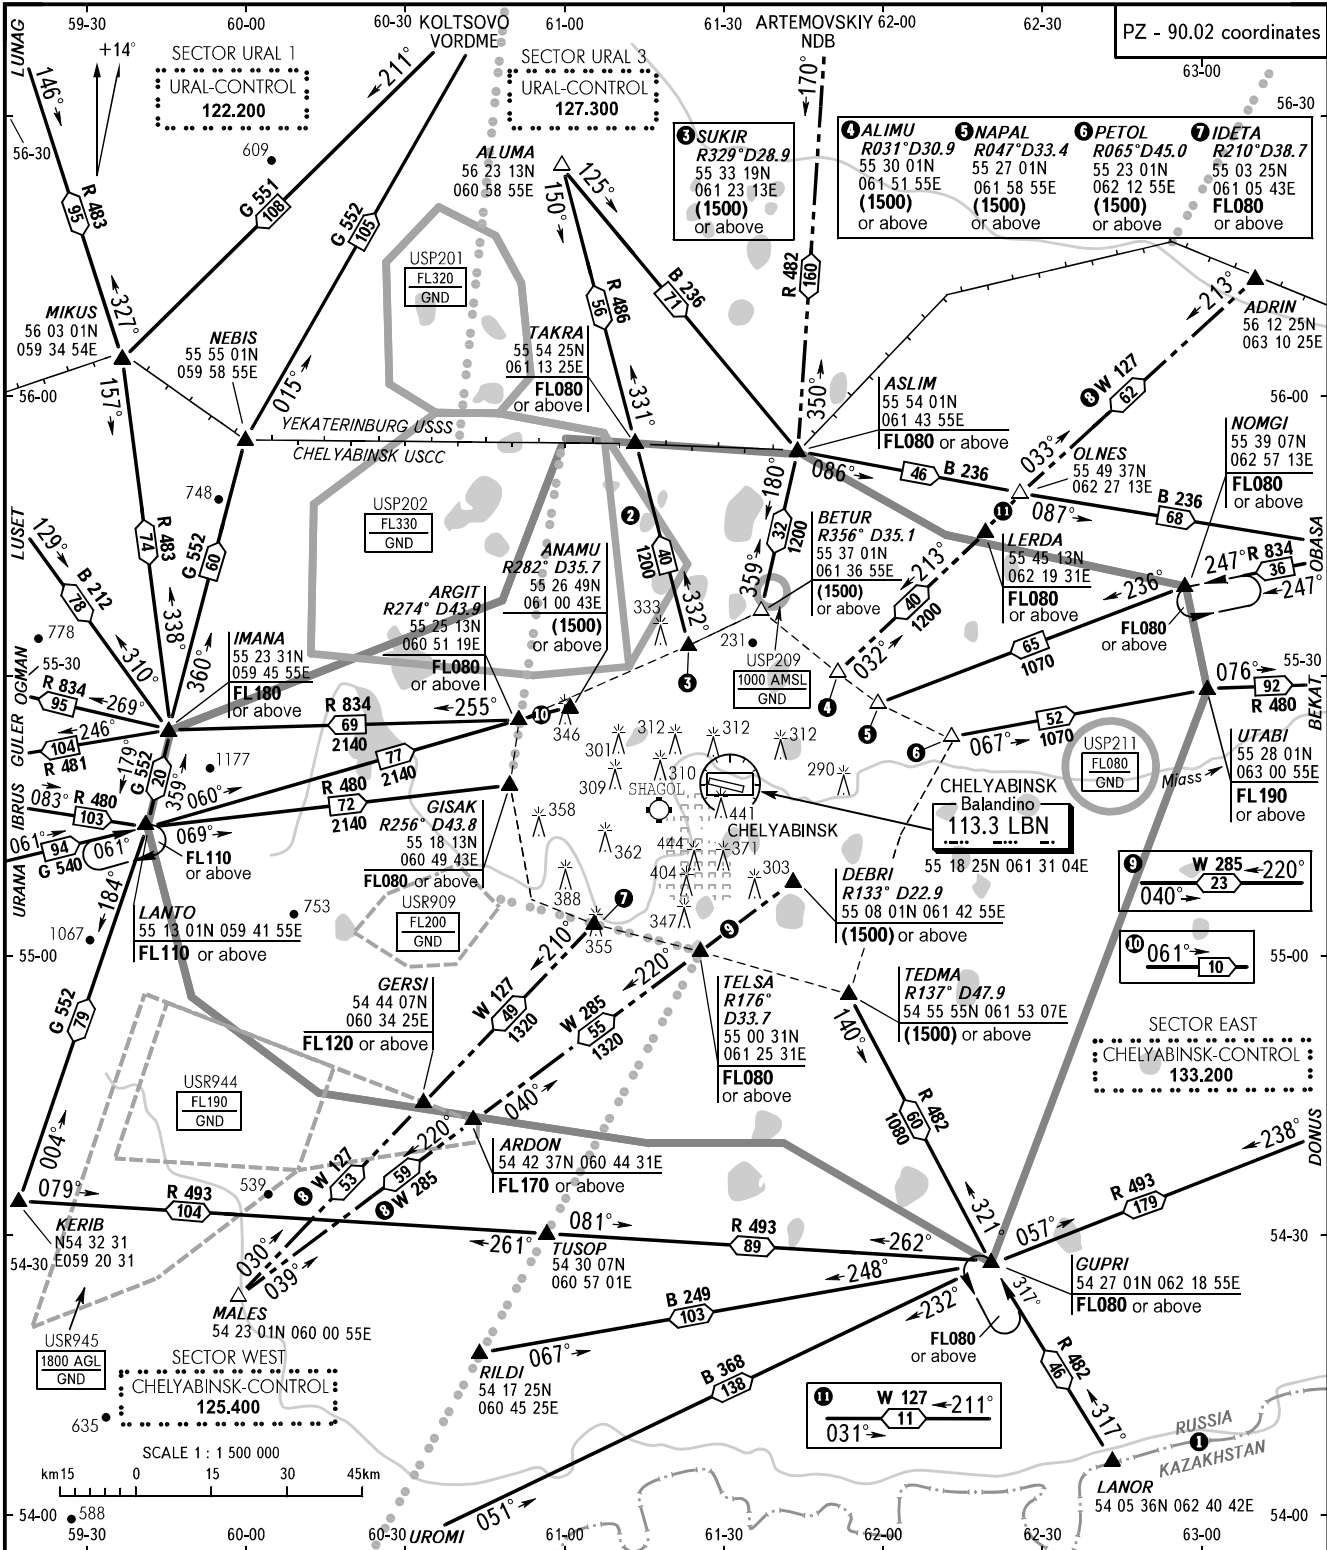

AREA CHART - ICAO

ARRIVAL, DEPARTURE
AND TRANSIT ROUTES

CHELYABINSK, RUSSIA

BALANDINO

APPROACH 124.700
ATIS 128.300

- ① Chelyabinsk CTA boundary coincides with the state border between RUSSIA and KAZAKHSTAN.
- ② Flights are allowed at FL050-100, FL180-330 through prohibited area USP202.
- ③ Only for Russian users of airspace.

BEARINGS AND TRACKS ARE MAGNETIC
ALTITUDES, HEIGHTS AND ELEVATIONS ARE IN METRES
DISTANCES ARE IN KILOMETRES

CHANGE: New chart