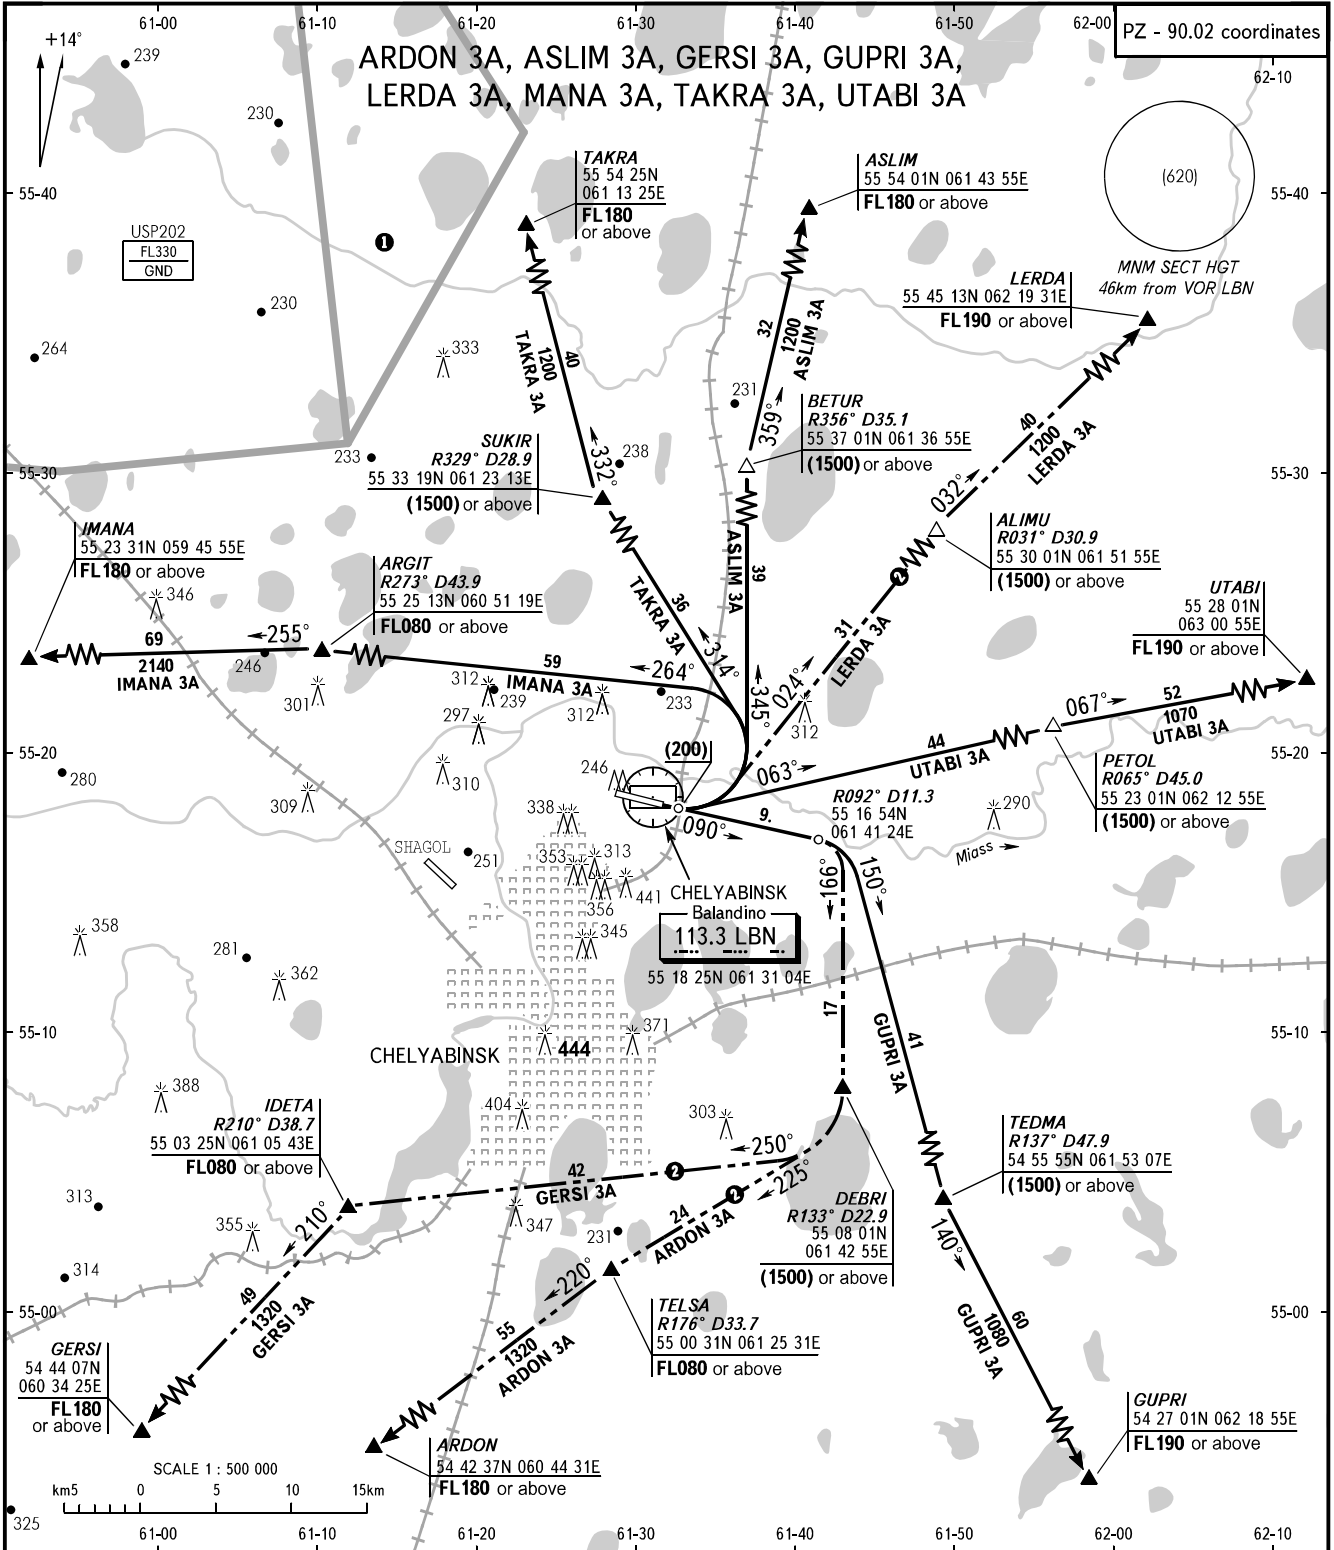

STANDARD DEPARTURE CHART
INSTRUMENT (SID) - ICAO

TRANSITION
HEIGHT : (1500)

CHELYABINSK, RUSSIA
BALANDINO
RWY 09

START	125.200	① Flights are allowed at FL050-100, FL180-330 through prohibited area USP202.
APPROACH	124.700	

② Only for Russian users of airspace.

BEARINGS AND TRACKS ARE MAGNETIC
ALTITUDES, HEIGHTS AND ELEVATIONS ARE IN METRES
DISTANCES ARE IN KILOMETRES

CHANGE: New chart