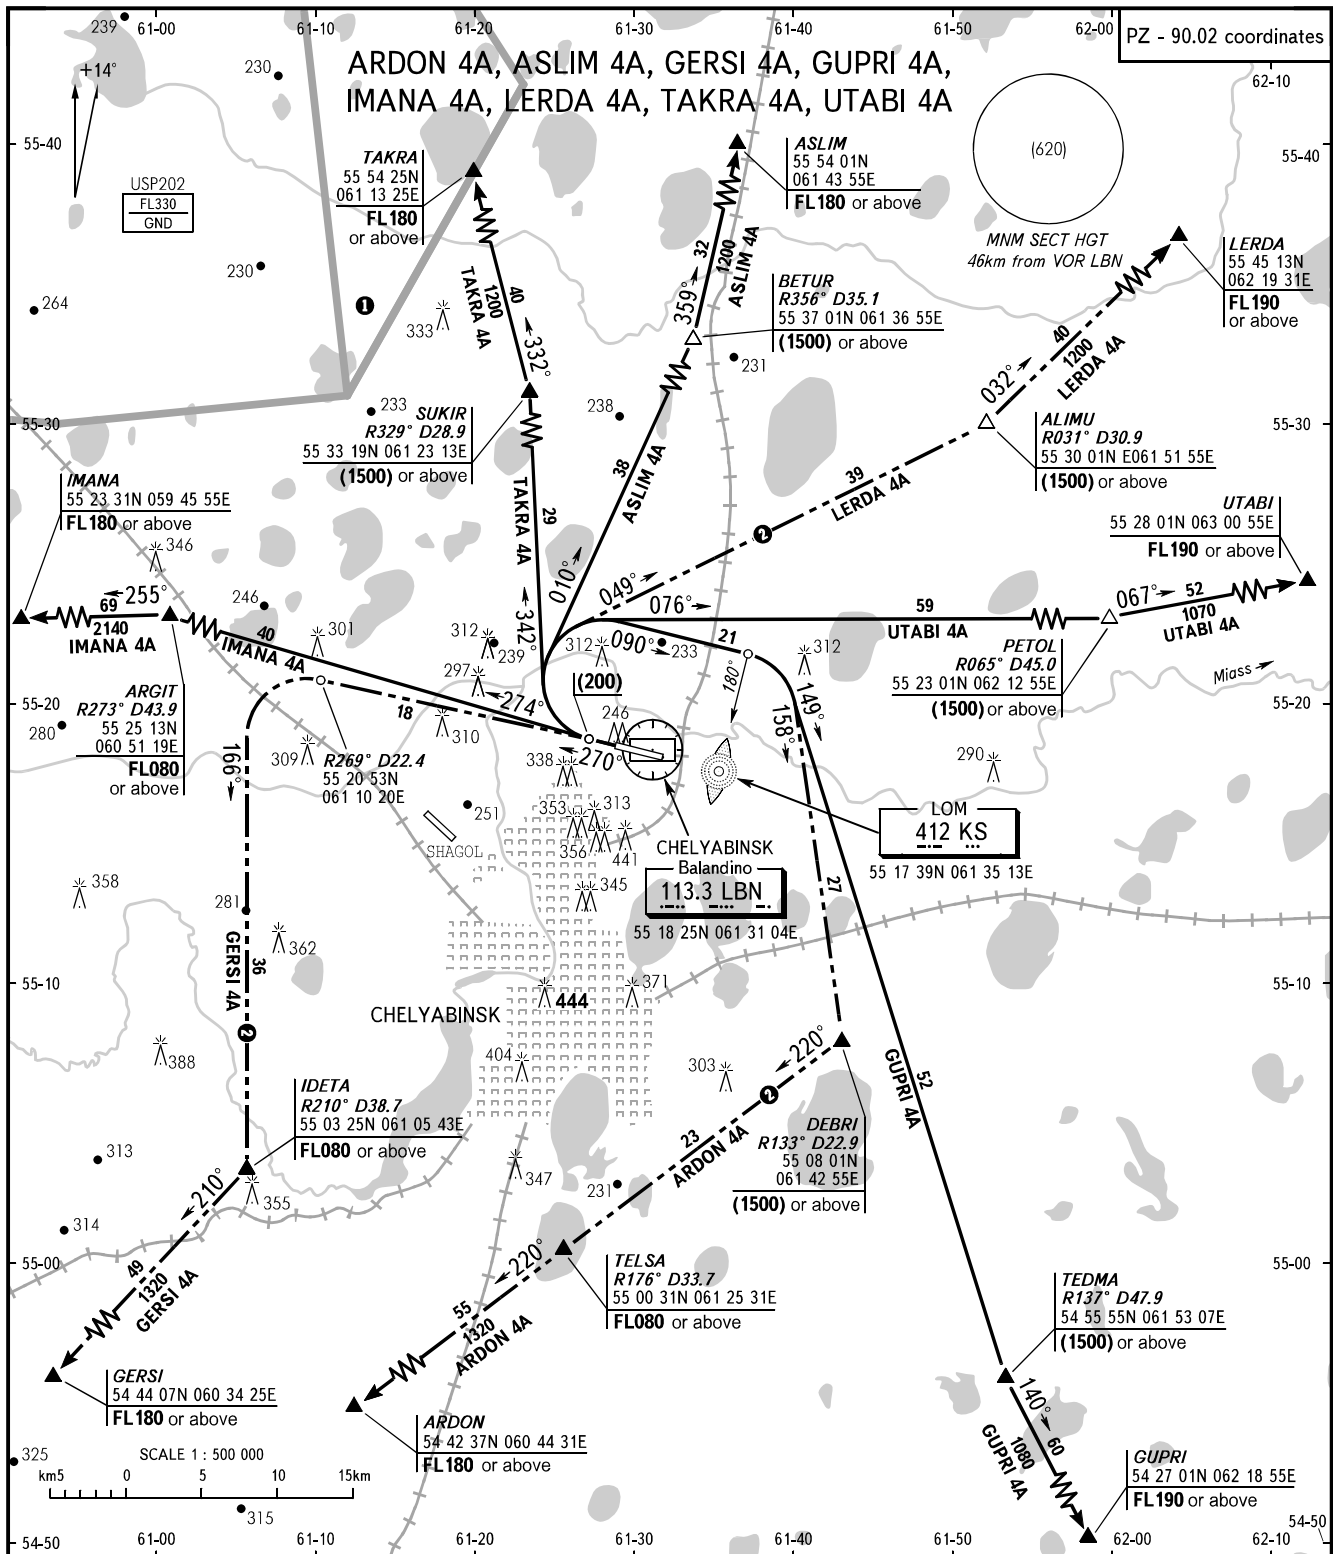

STANDARD DEPARTURE CHART
INSTRUMENT (SID) - ICAO

TRANSITION
HEIGHT : (1500)

CHELYABINSK, RUSSIA
BALANDINO
RWY 27

START 125.200
APPROACH 124.700

- ① Flights are allowed at FL050-100, FL180-330 through prohibited area USP202.
- ② Only for Russian users of airspace.

BEARINGS AND TRACKS ARE MAGNETIC
ALTITUDES, HEIGHTS AND ELEVATIONS ARE IN METRES
DISTANCES ARE IN KILOMETRES