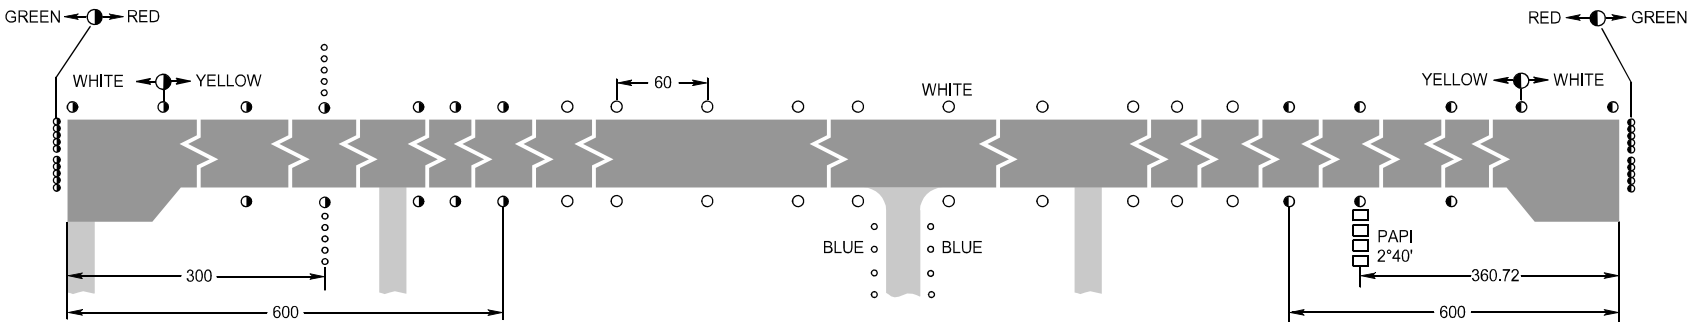

MARKING AIDS RWY 01 / 19 AND EXIT TWY

LIGHTING AIDS RWY 01 / 19 AND EXIT TWY

DIMENSIONS IN METRES

CHANGE: NIL