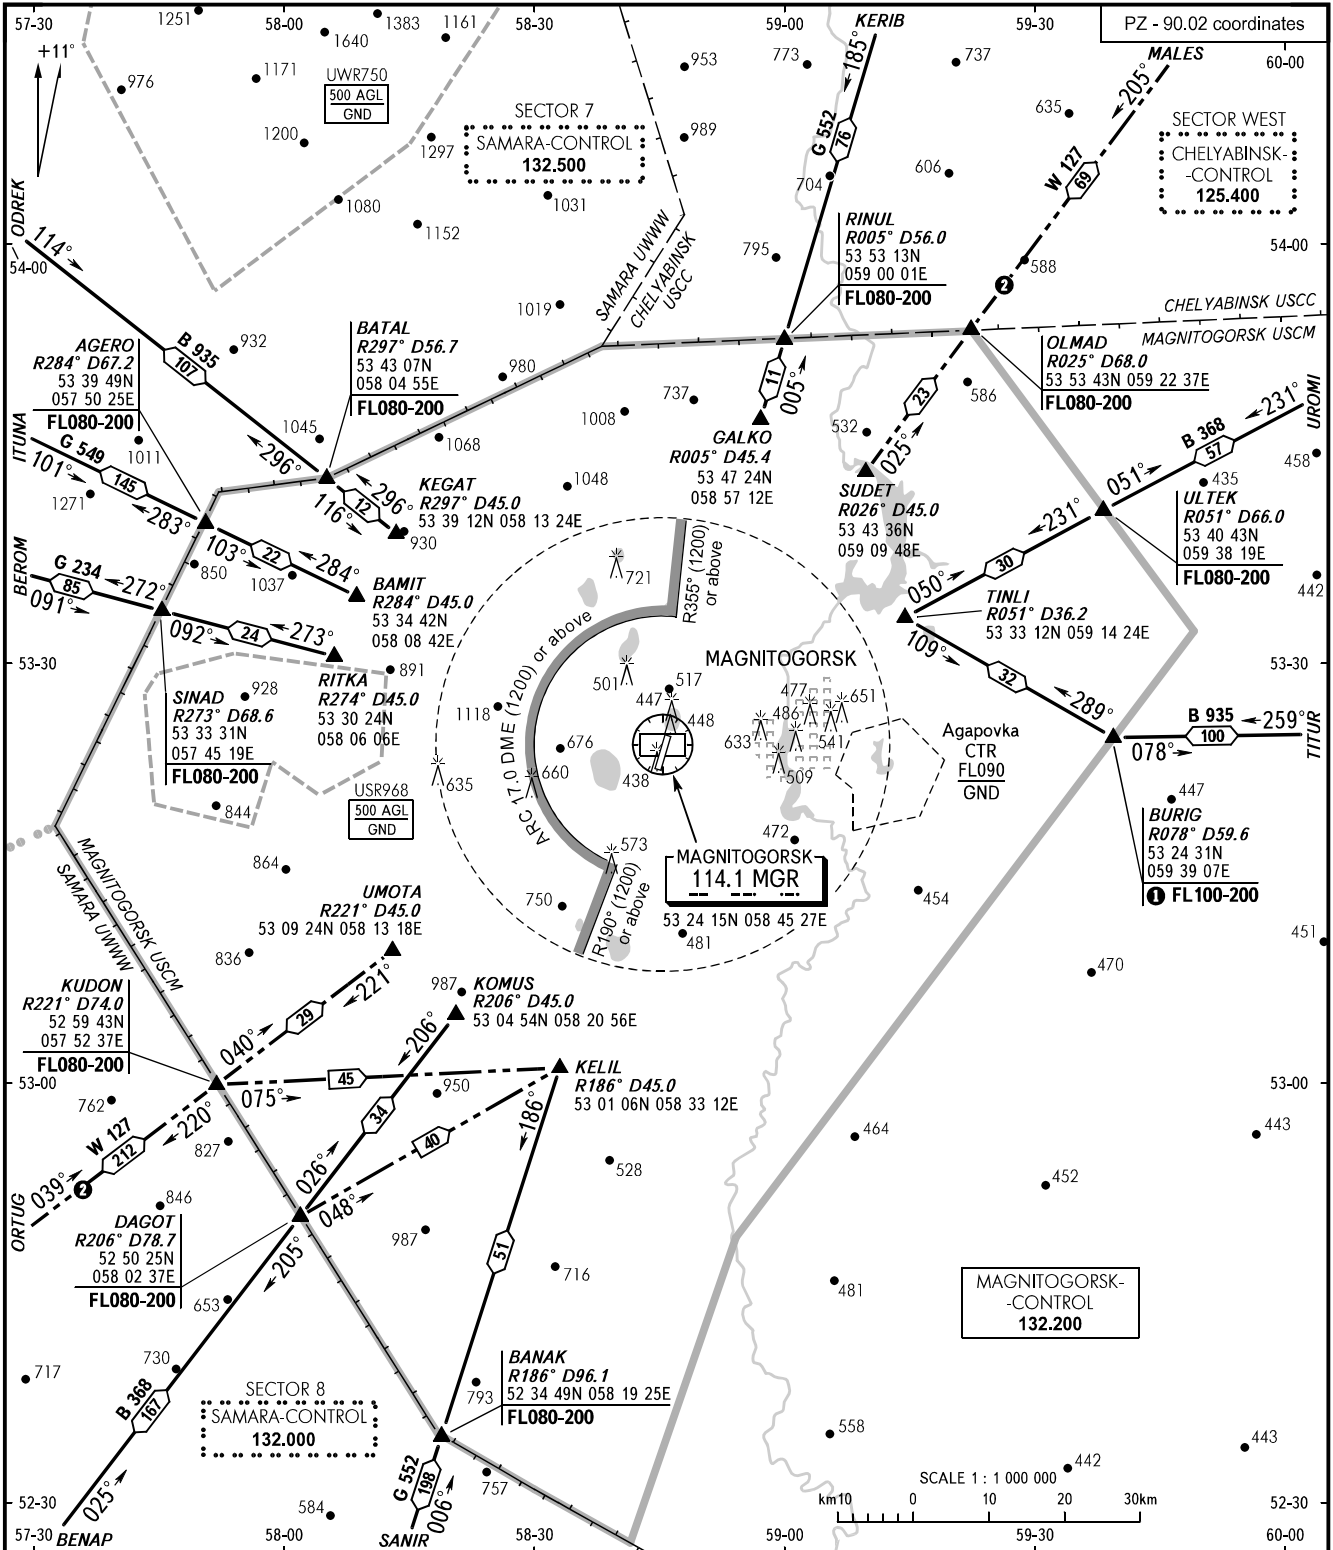

AREA CHART - ICAO

ARRIVAL, DEPARTURE
AND TRANSIT ROUTES

MAGNITOGORSK, RUSSIA

MAGNITOGORSK

TOWER **120.800**
METEO **132.800**

- ① Cross CRP BURIG below FL100 by ATC instruction.
- ② Only for Russian users of airspace.

BEARINGS AND TRACKS ARE MAGNETIC
ALTITUDES, HEIGHTS AND ELEVATIONS ARE IN METRES
DISTANCES ARE IN KILOMETRES

CHANGE: OBST. D