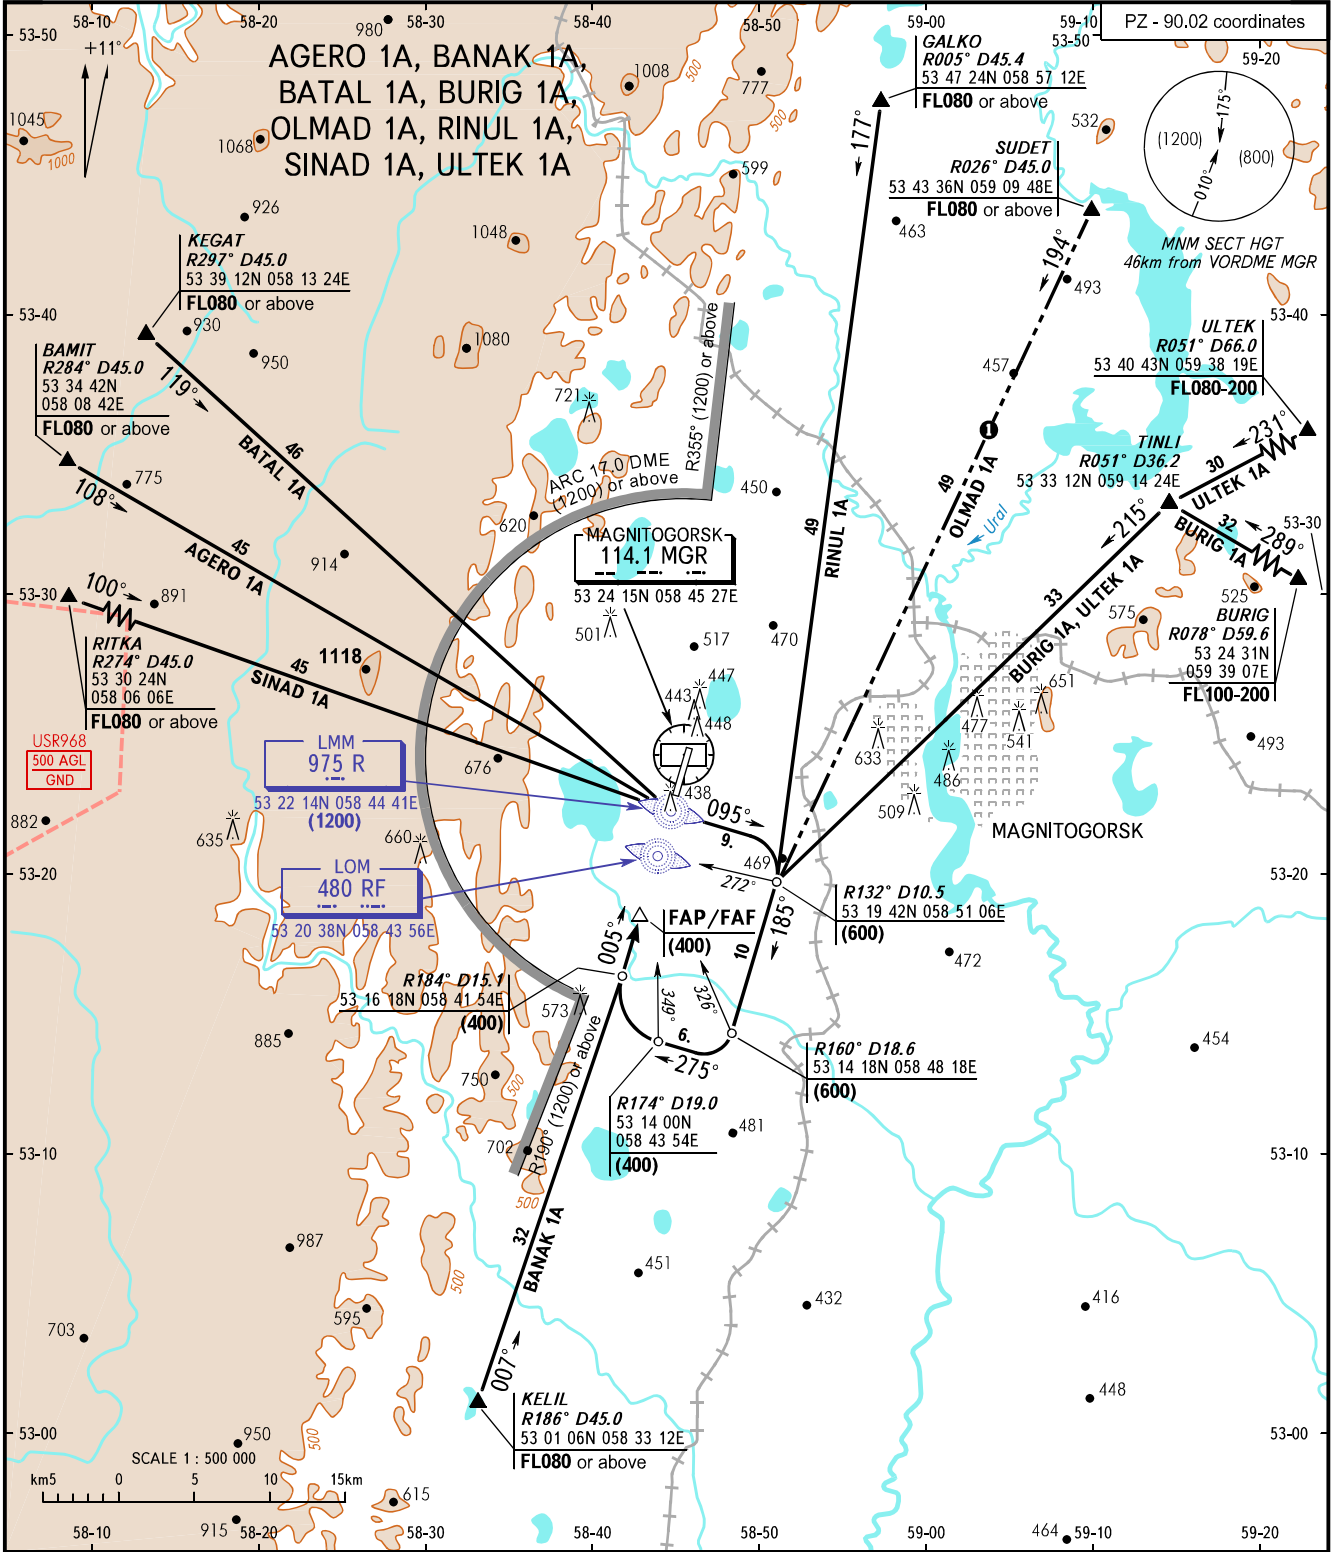

STANDARD ARRIVAL CHART  
INSTRUMENT (STAR) - ICAO

TRANSITION  
LEVEL : By ATC

MAGNITOGORSK, RUSSIA  
MAGNITOGORSK  
RWY 01

TOWER 120.800

- ① Only for Russian users of airspace.
- WARNING:**
- 1. Pass CRP BURIG below FL100 by ATC instruction.
- 2. During instrument approach from CRP RITKA, BAMIT, KEGAT pass LMM at (1200).

BEARINGS AND TRACKS ARE MAGNETIC  
ALTITUDES, HEIGHTS AND ELEVATIONS ARE IN METRES  
DISTANCES ARE IN KILOMETRES

CHANGE: OBST