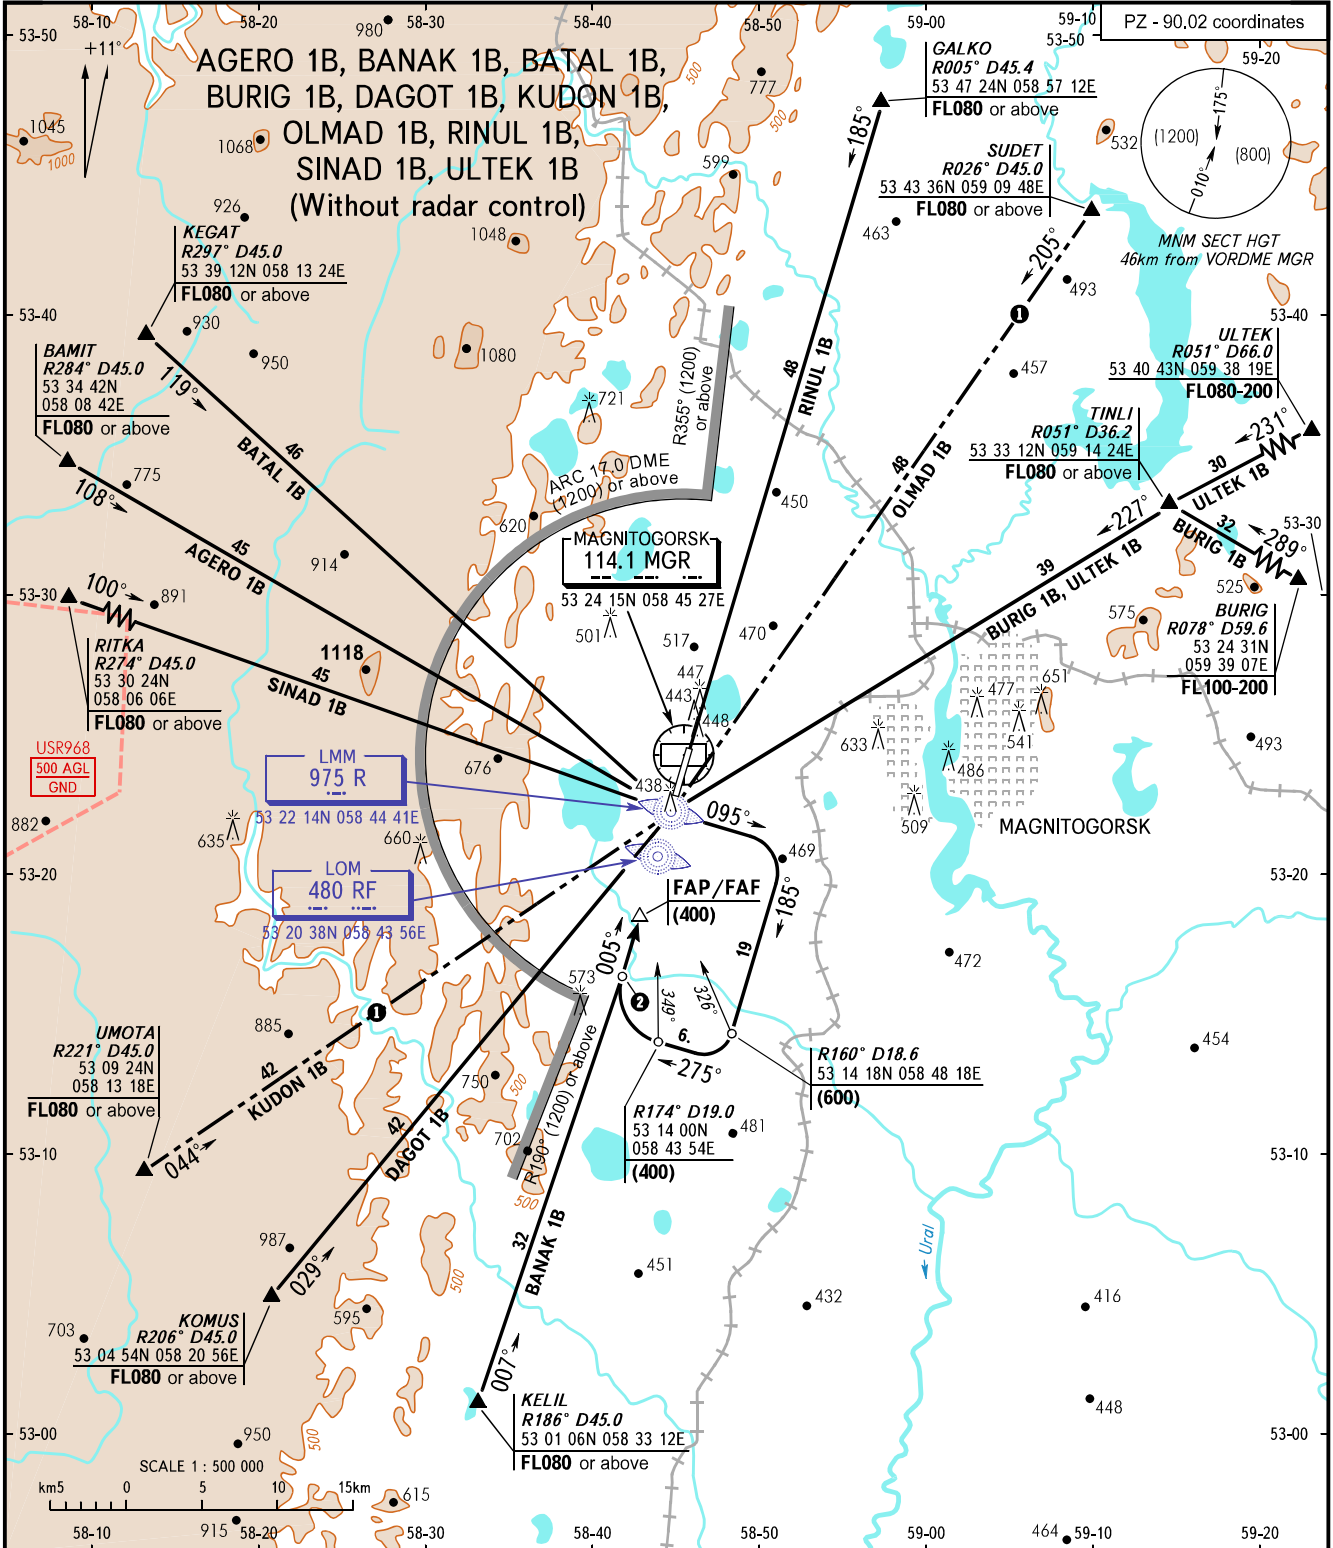

STANDARD ARRIVAL CHART
INSTRUMENT (STAR) - ICAO

TRANSITION
LEVEL: By ATC

MAGNITOGORSK, RUSSIA
MAGNITOGORSK
RWY 01

TOWER 120.800

① Only for Russian users of airspace.

WARNING:

1. Pass CRP BURIG below FL100 by ATC instruction.
2. Pass LMM at the minimum safe flight level in CTR.

② R184° D15.1
53 16 18N 058 41 54E
(400)

BEARINGS AND TRACKS ARE MAGNETIC
ALTITUDES, HEIGHTS AND ELEVATIONS ARE IN METRES
DISTANCES ARE IN KILOMETRES