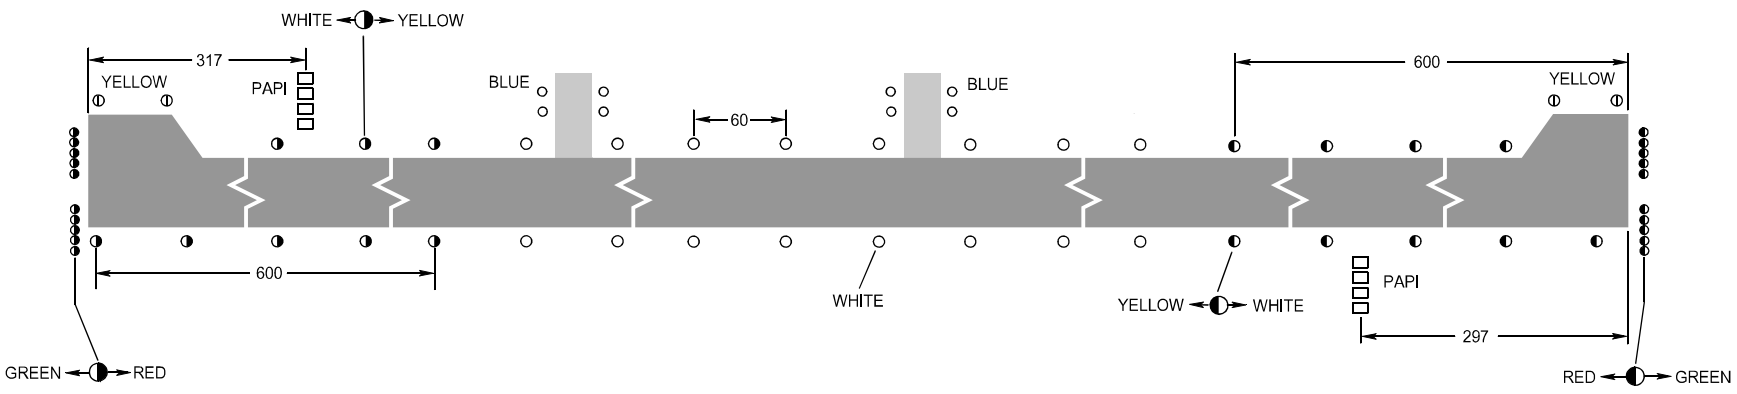

MARKING AIDS RWY 04 / 22 AND EXIT TWY

LIGHTING AIDS RWY 04 / 22 AND EXIT TWY

**WARNING:**  
1. RWY lights are located at 2m from RWY edges.  
2. RWY, TWY lights have elevation 0.35m.