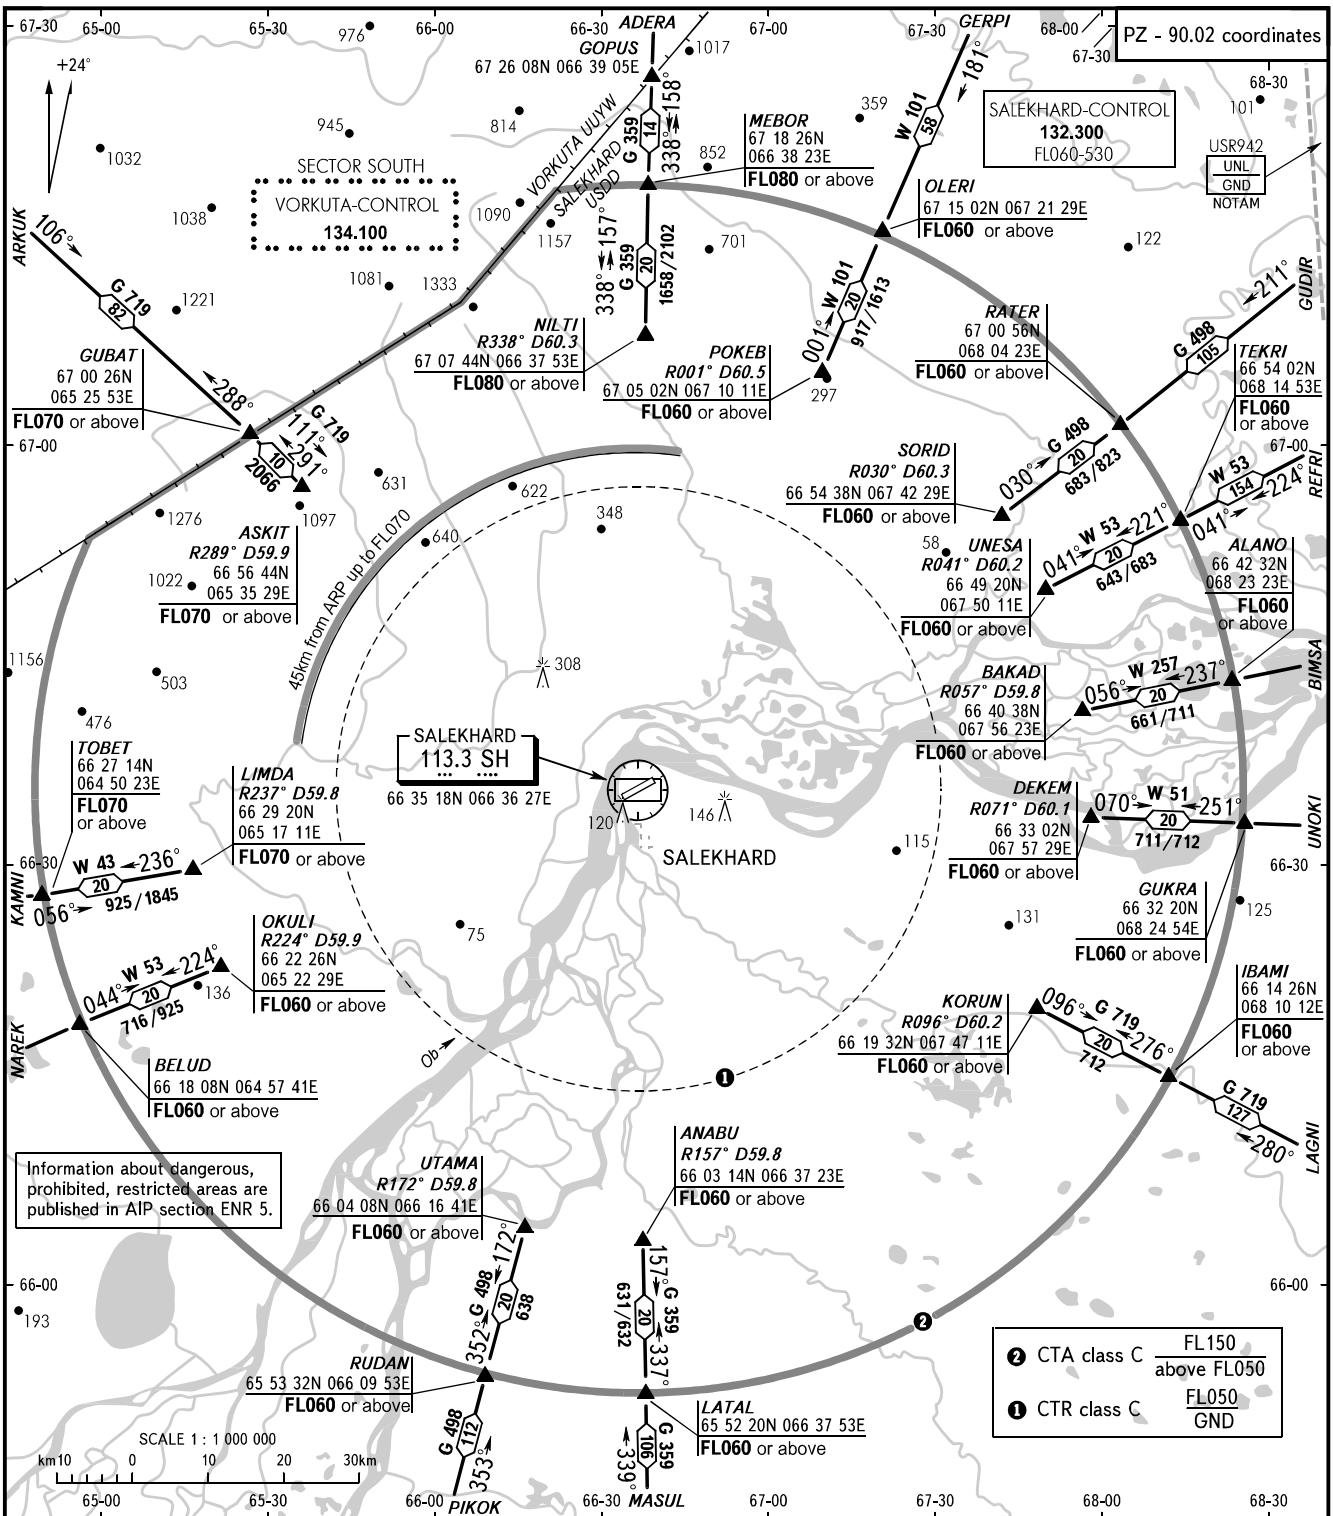

AREA CHART - ICAO

ARRIVAL, DEPARTURE
AND TRANSIT ROUTES

SALEKHARD, RUSSIA

TMA SALEKHARD

TRANSIT 131.700
ATIS 127.800(RUS)

BEARINGS AND TRACKS ARE MAGNETIC
ALTITUDES, HEIGHTS AND ELEVATIONS ARE IN METRES
DISTANCES ARE IN KILOMETRES

CHANGE: New chart