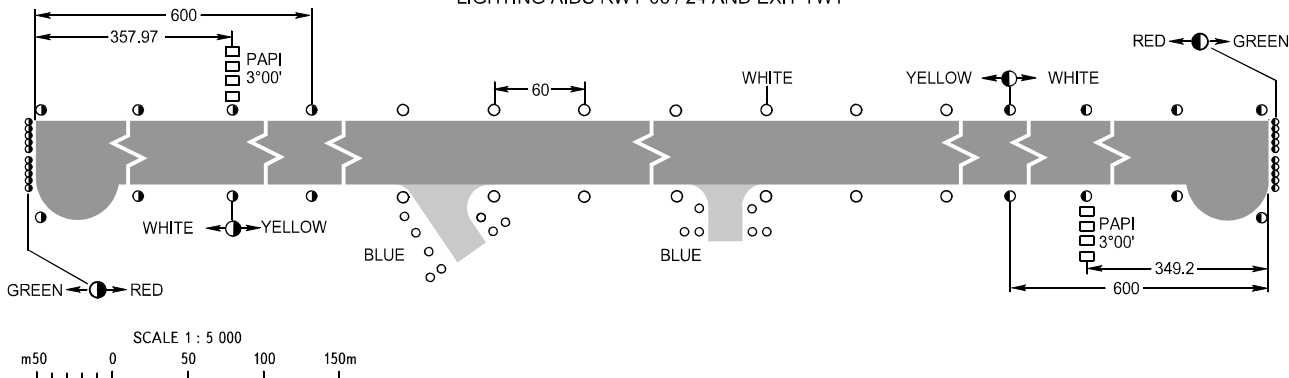

AERODROME
CHART - ICAO

ARP
61°01'43"N
069°05'10"E

ELEV
42.92m

TOWER 118.1

KHANTY-MANSIYSK, RUSSIA

KHANTY-MANSIYSK

PZ - 90.02 coordinates

MARKING AIDS RWY 06 / 24 AND EXIT TWY

LIGHTING AIDS RWY 06 / 24 AND EXIT TWY

AERODROME LIGHTING	RWY	DIRECTION (TRUE)	THR	BEARINGS STRENGTH
Approach: RWY 06/24 HIALS	06	075°21'	61°01'31"N 069°03'40"E	PCN 38 /F/B/X/T
Runway: Edge-white, last 600m yellow	24	255°21'	61°01'54"N 069°06'40"E	
Threshold: Green				ELEVATIONS AND DIMENSIONS IN METRES BEARINGS ARE MAGNETIC