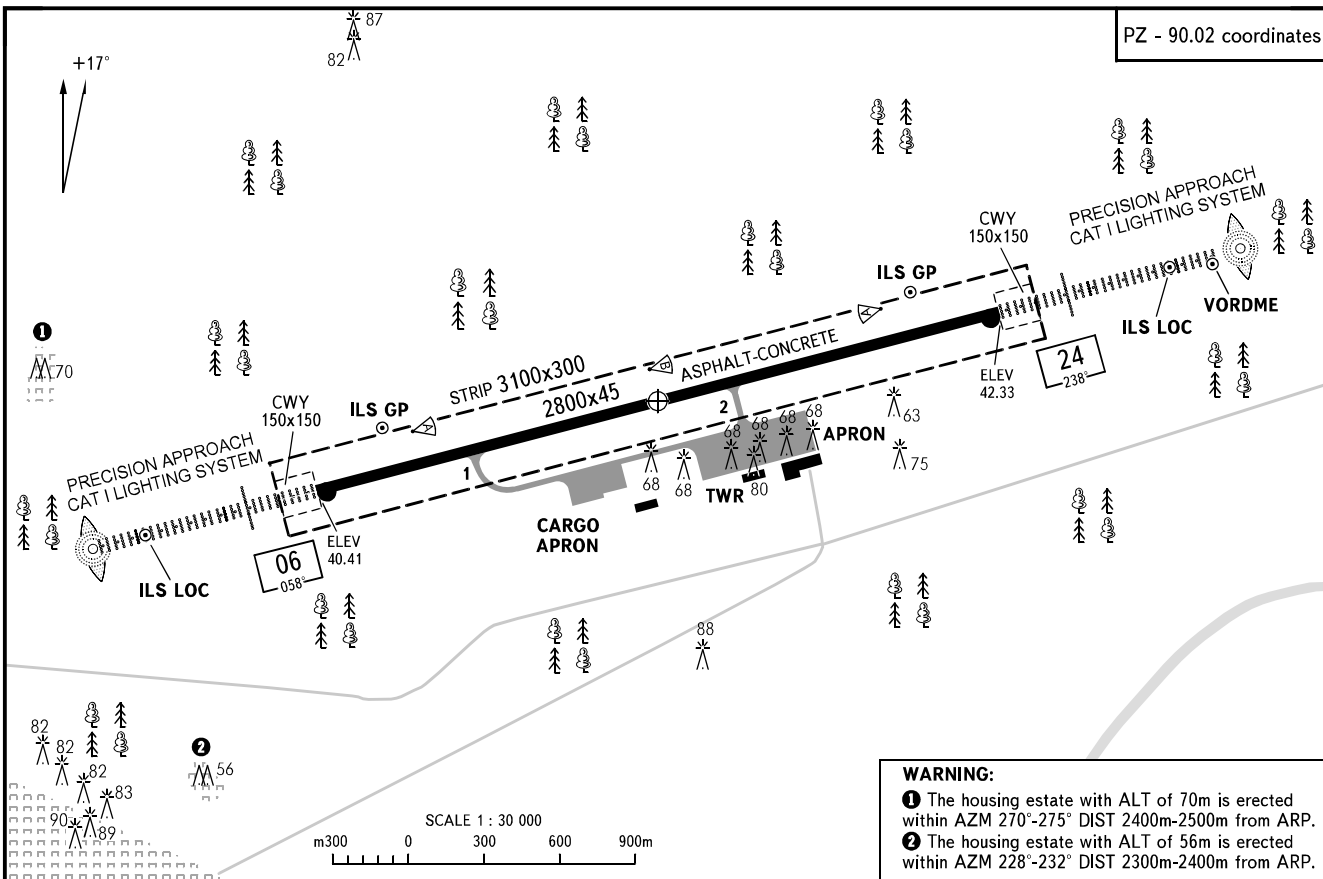

AERODROME
CHART - ICAO

ARP
61°01'43"N
069°05'10"E

ELEV
42.92m

TOWER 118.1

KHANTY-MANSIYSK, RUSSIA

KHANTY-MANSIYSK

PZ - 90.02 coordinates

MARKING AIDS RWY 06 / 24 AND EXIT TWY

LIGHTING AIDS RWY 06 / 24 AND EXIT TWY

AERODROME LIGHTING	RWY	DIRECTION (TRUE)	THR	BEARINGS STRENGTH
Approach: RWY 06/24 HIALS	06	075°21'	61°01'31"N 069°03'40"E	PCN 38 /F/B/X/T
Runway: Edge-white, last 600m yellow	24	255°21'	61°01'54"N 069°06'40"E	
Threshold: Green				ELEVATIONS AND DIMENSIONS IN METRES BEARINGS ARE MAGNETIC