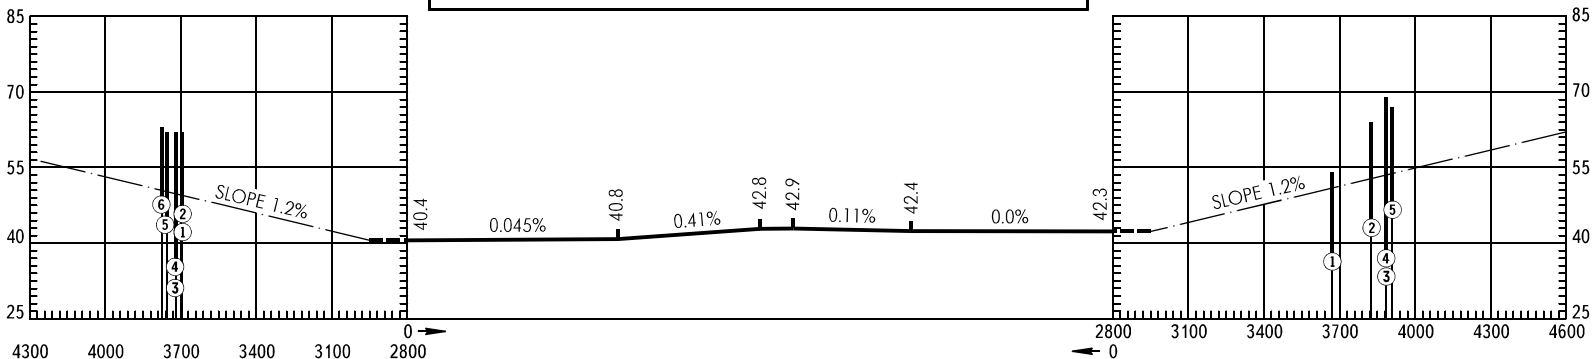

AERODROME OBSTACLE CHART - ICAO

TYPE **A** (OPERATING LIMITATIONS)

DIMENSIONS AND ELEVATIONS IN METRES

KHANTY-MANSIYSK, RUSSIA
KHANTY-MANSIYSK
RWY 06/24

MAGNETIC VARIATION 17°E

DECLARED DISTANCES			
RWY 06		RWY 24	
2800	TAKE-OFF RUN AVAILABLE	2800	
2950	TAKE-OFF DISTANCE AVAILABLE	2950	
2800	ACCELERATE STOP DISTANCE AVAILABLE	2800	
2800	LANDING DISTANCE AVAILABLE	2800	