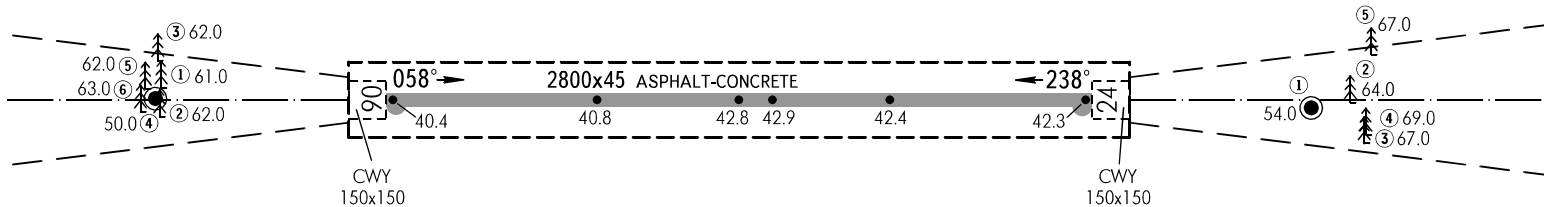

AERODROME OBSTACLE CHART - ICAO

TYPE **A** (OPERATING LIMITATIONS)

DIMENSIONS AND ELEVATIONS IN METRES

KHANTY-MANSIYSK, RUSSIA
KHANTY-MANSIYSK
RWY 06/24

MAGNETIC VARIATION 17°E

DECLARED DISTANCES			
RWY 06		RWY 24	
2800	TAKE-OFF RUN AVAILABLE	2800	
2950	TAKE-OFF DISTANCE AVAILABLE	2950	
2800	ACCELERATE STOP DISTANCE AVAILABLE	2800	
2800	LANDING DISTANCE AVAILABLE	2800	

LEGEND

IDENTIFICATION NUMBER	①
ANTENNA	●
FOREST	🌲