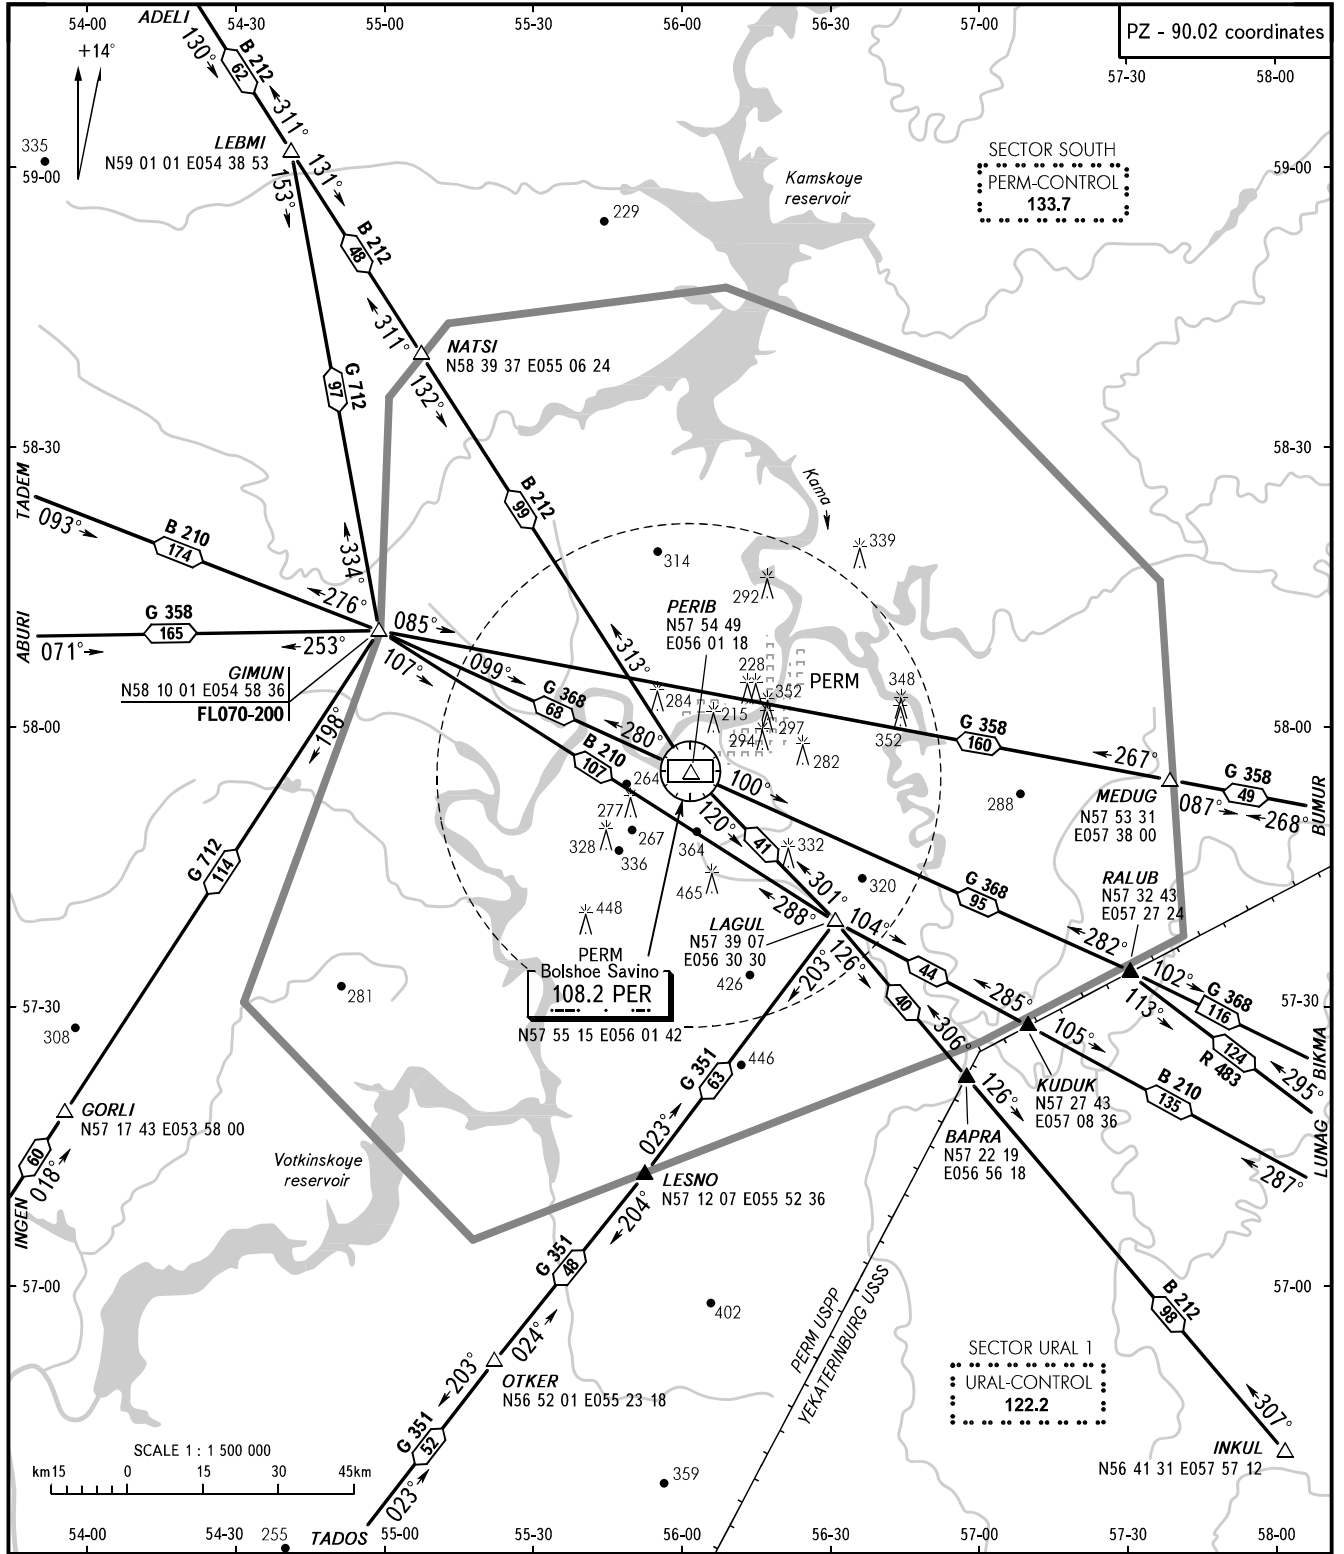

AREA CHART - ICAO

TRANSIT ROUTES

PERM, RUSSIA

BOLSHOE SAVINO

BEARINGS AND TRACKS ARE MAGNETIC
ALTITUDES, HEIGHTS AND ELEVATIONS ARE IN METRES
DISTANCES ARE IN KILOMETRES

CHANGE: VORDME, NCRP GIMUN