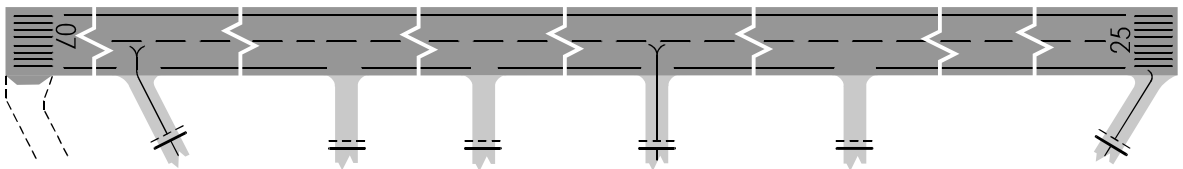

AERODROME
CHART - ICAO

ARP
61°20' 38"N
073°24' 08"E

ELEV
61m

TOWER 120.800
TAXIING 121.800 (0130-1630)
TRANSIT 131.700

SURGUT, RUSSIA

SURGUT

MARKING AIDS RWY 07 / 25 AND EXIT TWY

LIGHTING AIDS RWY 07 / 25 AND EXIT TWY

RWY	DIRECTION (TRUE)	THR	BEARING STRENGTH
07	089°36' 08"	61°20' 37.6"N 073°22' 33.9"E	PCN 56 /F/B/W/T
25	269°38' 53"	61°20' 38.2"N 073°25' 41.5"E	

ELEVATIONS AND DIMENSIONS IN METRES
BEARINGS ARE MAGNETIC