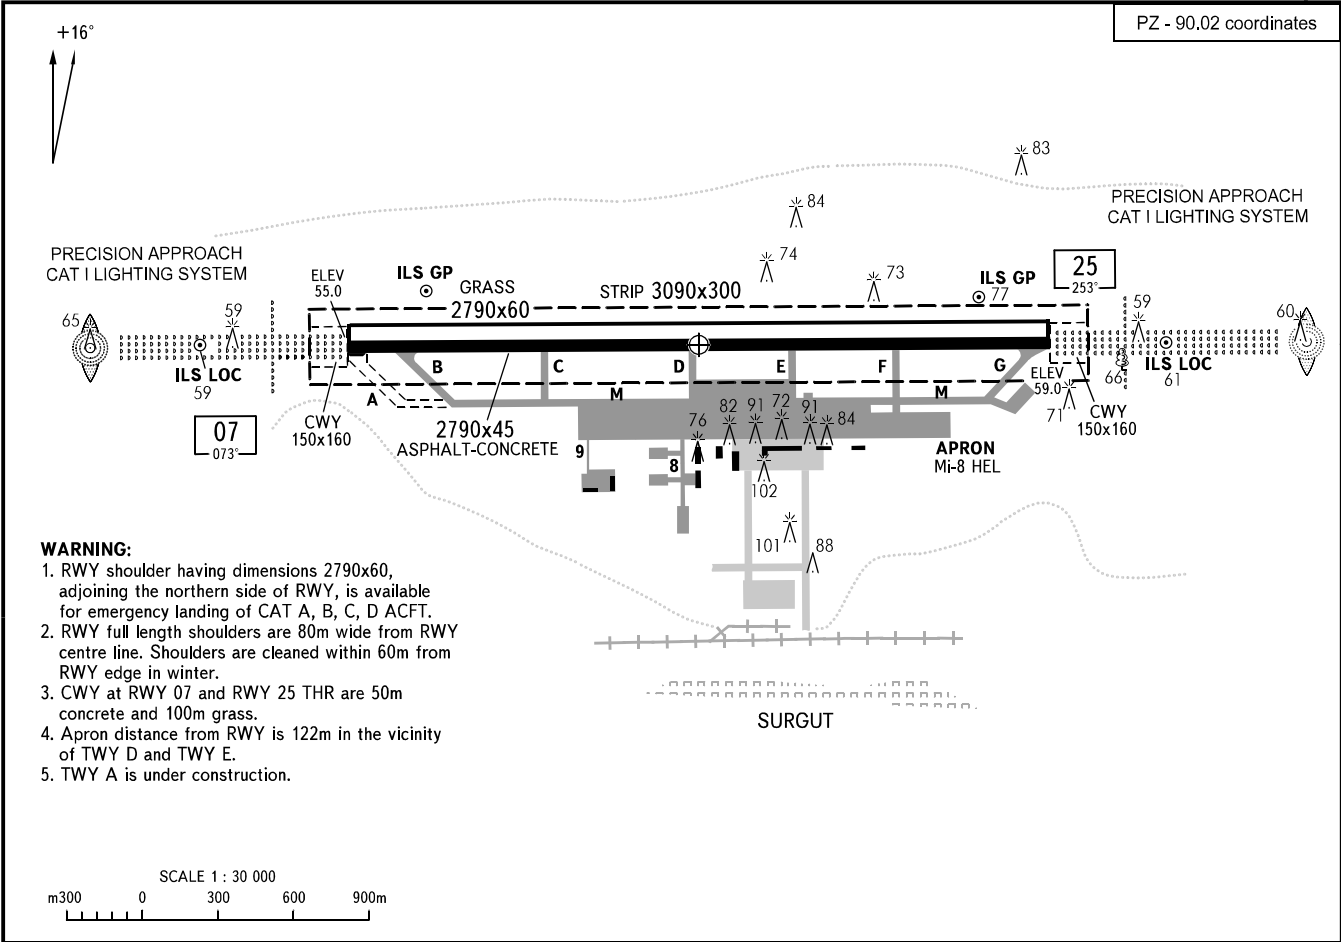

AERODROME
CHART - ICAO

ARP
61°20' 38"N
073°24' 08"E

ELEV
61m

TOWER 120.800
TAXIING 121.800 (0130-1630)
TRANSIT 131.700

SURGUT, RUSSIA

SURGUT

MARKING AIDS RWY 07 / 25 AND EXIT TWY

LIGHTING AIDS RWY 07 / 25 AND EXIT TWY

RWY	DIRECTION (TRUE)	THR	BEARING STRENGTH
07	089°36' 08"	61°20' 37.6"N 073°22' 33.9"E	PCN 56 /F/B/W/T
25	269°38' 53"	61°20' 38.2"N 073°25' 41.5"E	

ELEVATIONS AND DIMENSIONS IN METRES
BEARINGS ARE MAGNETIC

CHANGE: New chart