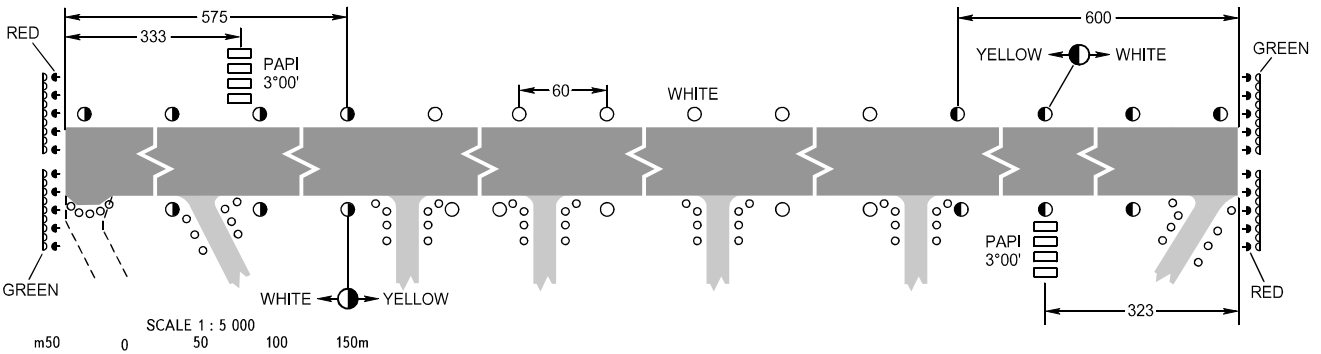

AERODROME
CHART - ICAO

ARP
61°20' 38"N
073°24' 08"E

ELEV
61m

TOWER 120.800
TAXIING 121.800 (0130-1630)
TRANSIT 131.700

SURGUT, RUSSIA

SURGUT

MARKING AIDS RWY 07 / 25 AND EXIT TWY

LIGHTING AIDS RWY 07 / 25 AND EXIT TWY

RWY	DIRECTION (TRUE)	THR	BEARING STRENGTH
07	089°36' 08"	61°20' 37.6"N 073°22' 33.9"E	PCN 56 /F/B/W/T
25	269°38' 53"	61°20' 38.2"N 073°25' 41.5"E	

ELEVATIONS AND DIMENSIONS IN METRES
BEARINGS ARE MAGNETIC

CHANGE: New chart