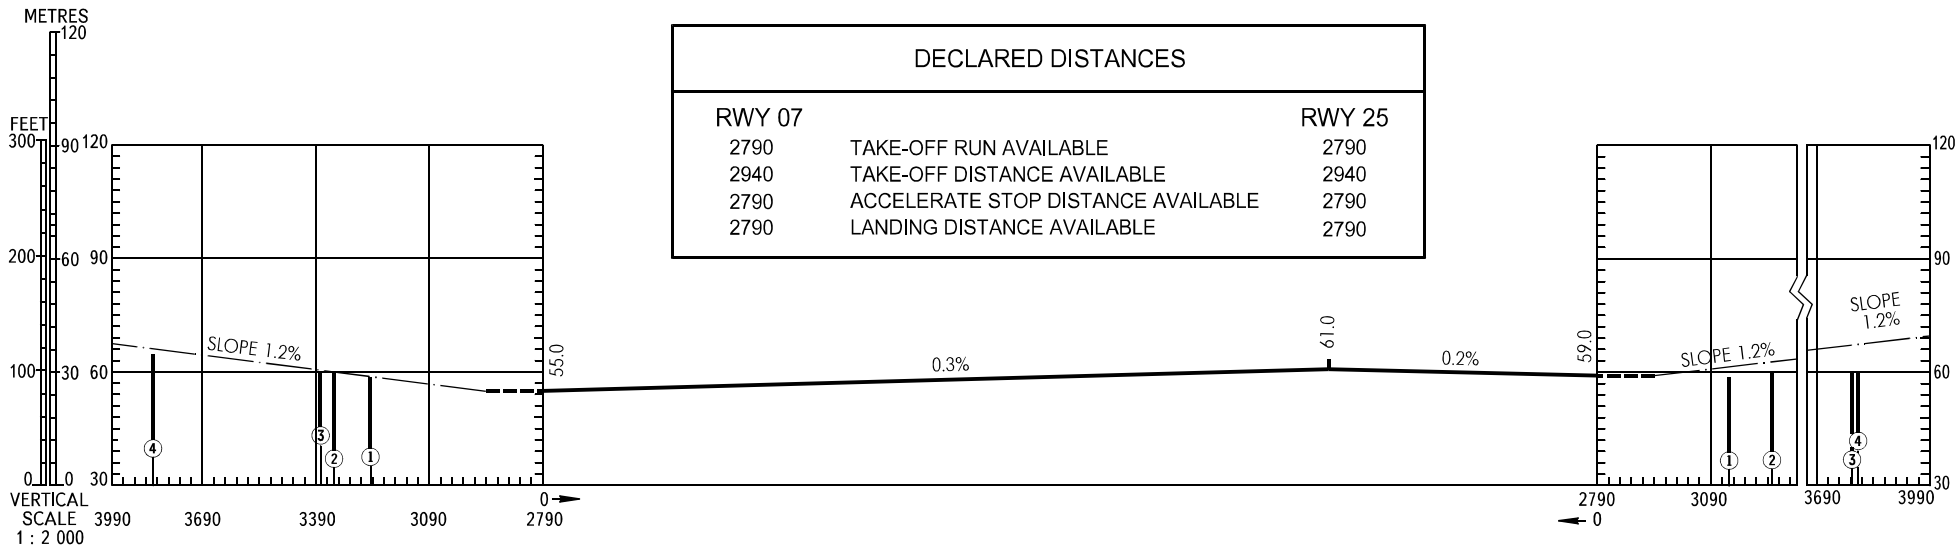

AERODROME OBSTACLE CHART - ICAO

TYPE **A** (OPERATING LIMITATIONS)

DIMENSIONS AND ELEVATIONS IN METRES

SURGUT, RUSSIA
SURGUT
RWY 07/25

MAGNETIC VARIATION **16°E**

LEGEND	
IDENTIFICATION NUMBER	①
POLE, TOWER, ANTENNA	●
BUILDING OR LARGE STRUCTURE	■