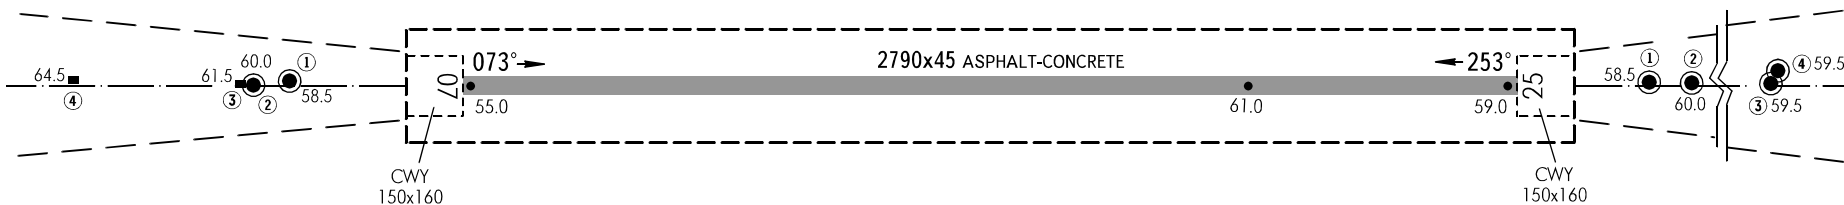

AERODROME OBSTACLE CHART - ICAO

TYPE **A** (OPERATING LIMITATIONS)

DIMENSIONS AND ELEVATIONS IN METRES

SURGUT, RUSSIA
SURGUT
RWY 07/25

MAGNETIC VARIATION **16°E**

LEGEND	
IDENTIFICATION NUMBER	①
POLE, TOWER, ANTENNA	●
BUILDING OR LARGE STRUCTURE	■