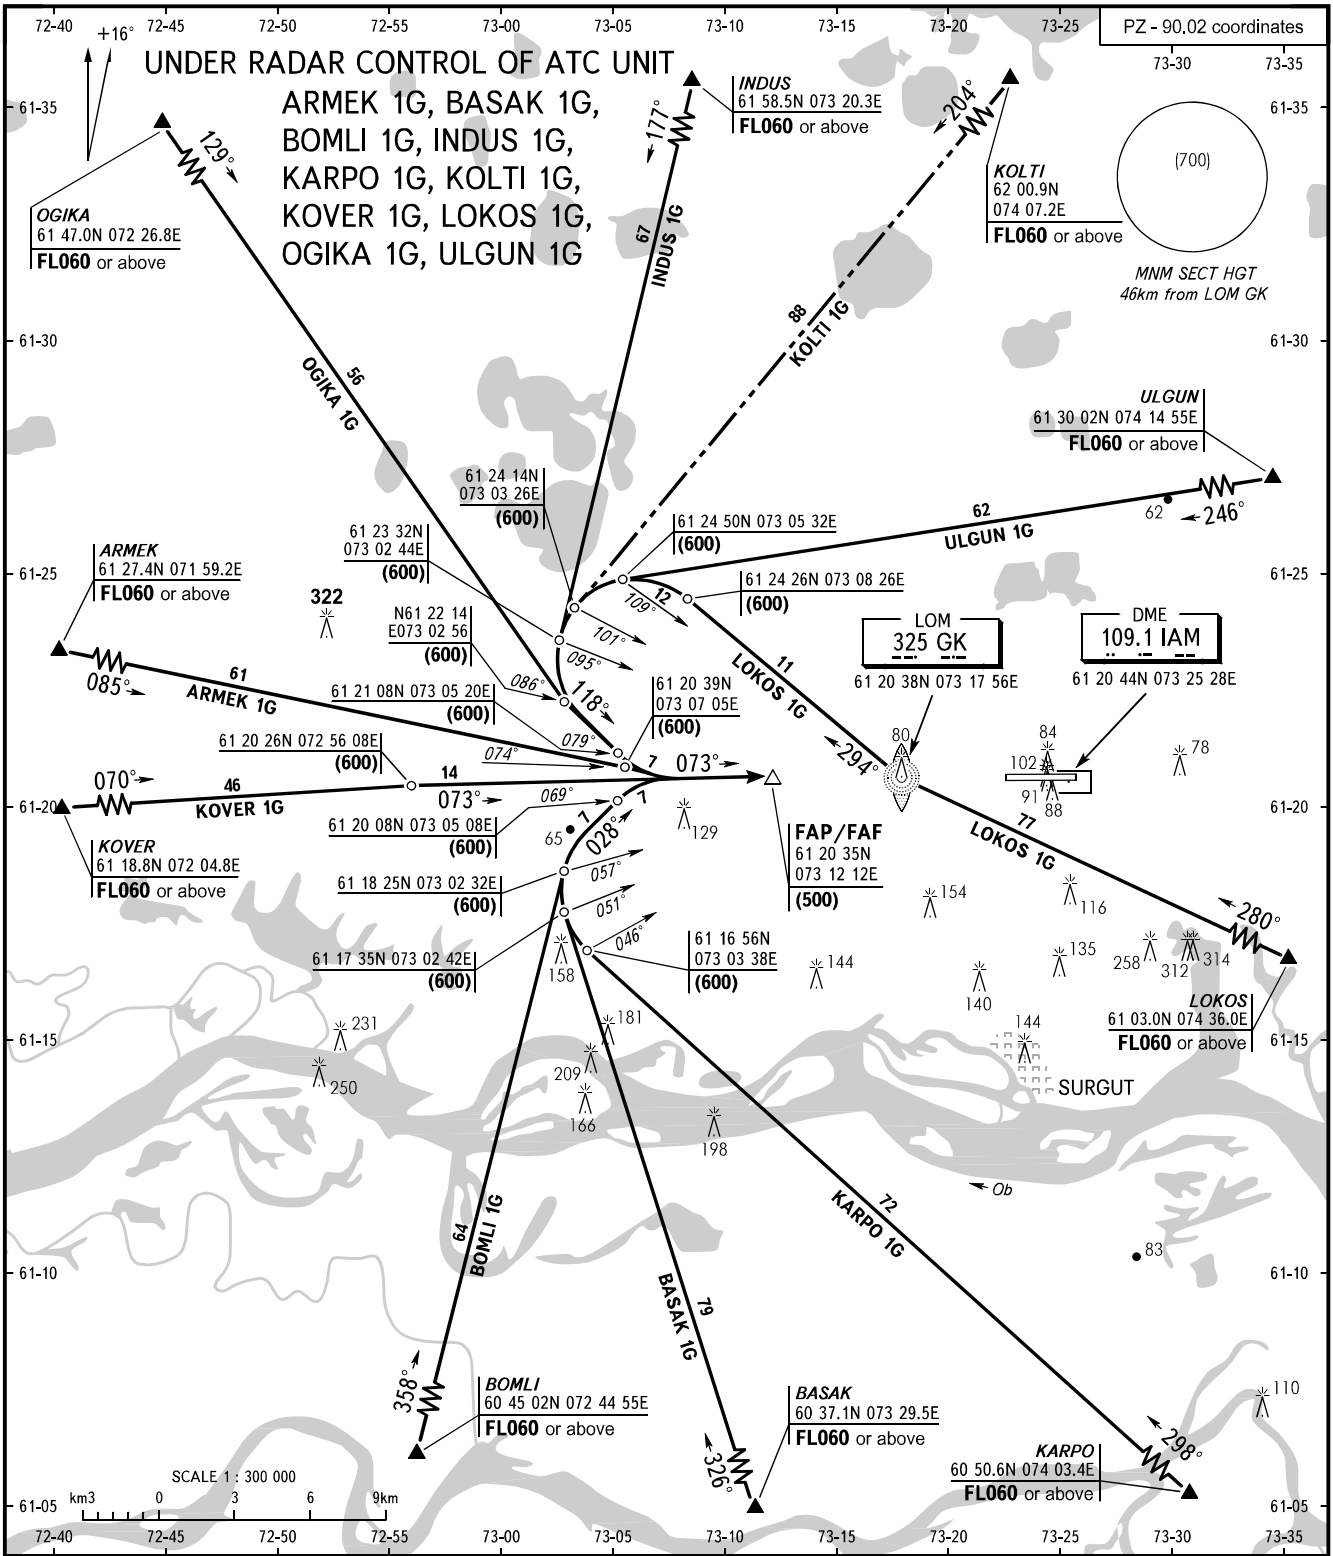

STANDARD ARRIVAL CHART  
INSTRUMENT (STAR) - ICAO

TRANSITION  
LEVEL : **FL040**

**SURGUT, RUSSIA**  
SURGUT  
RWY 07

KRUG **120.300**  
APPROACH **129.300**

BEARINGS AND TRACKS ARE MAGNETIC  
ALTITUDES, HEIGHTS AND ELEVATIONS ARE IN METRES  
DISTANCES ARE IN KILOMETRES