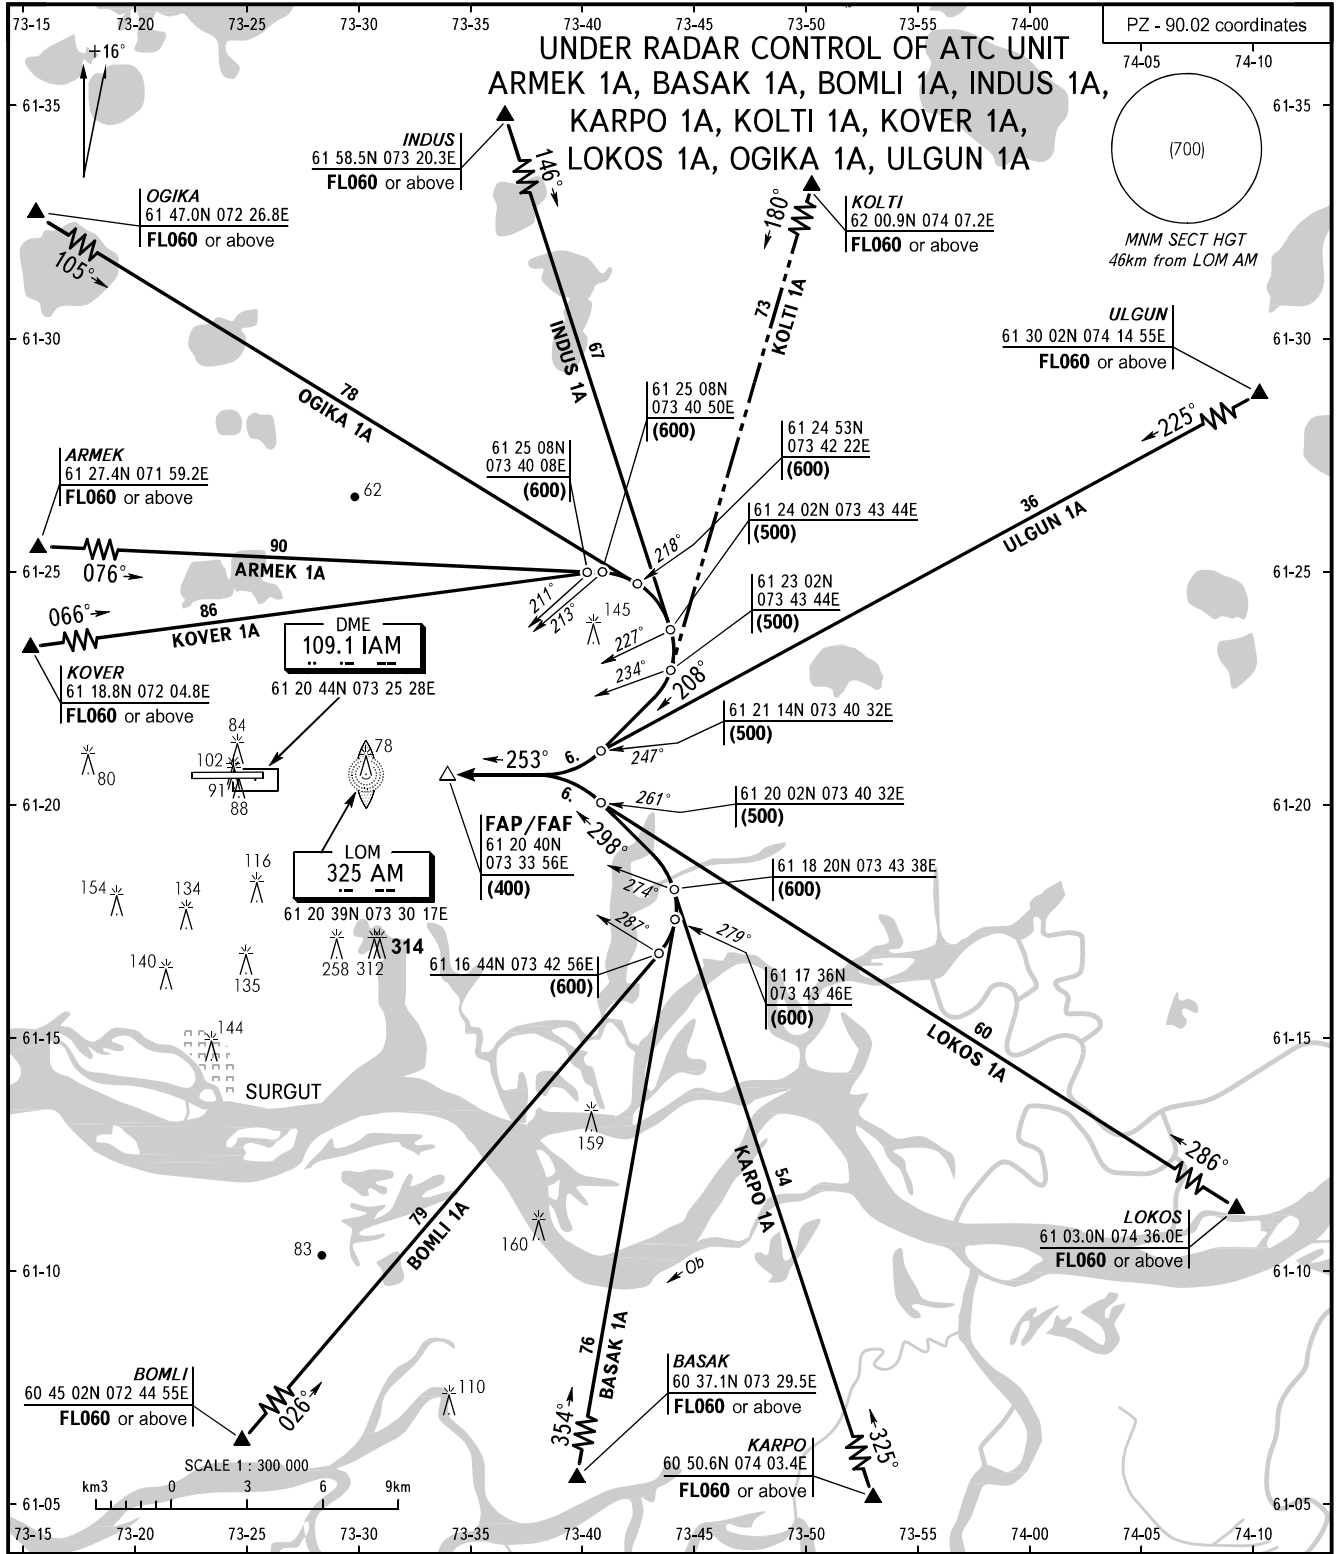

STANDARD ARRIVAL CHART
INSTRUMENT (STAR) - ICAO

TRANSITION
LEVEL : FL040

SURGUT, RUSSIA
SURGUT
RWY 25

KRUG 120.300
APPROACH 129.300

BEARINGS AND TRACKS ARE MAGNETIC
ALTITUDES, HEIGHTS AND ELEVATIONS ARE IN METRES
DISTANCES ARE IN KILOMETRES

CHANGE: COORD, DIST, OBST