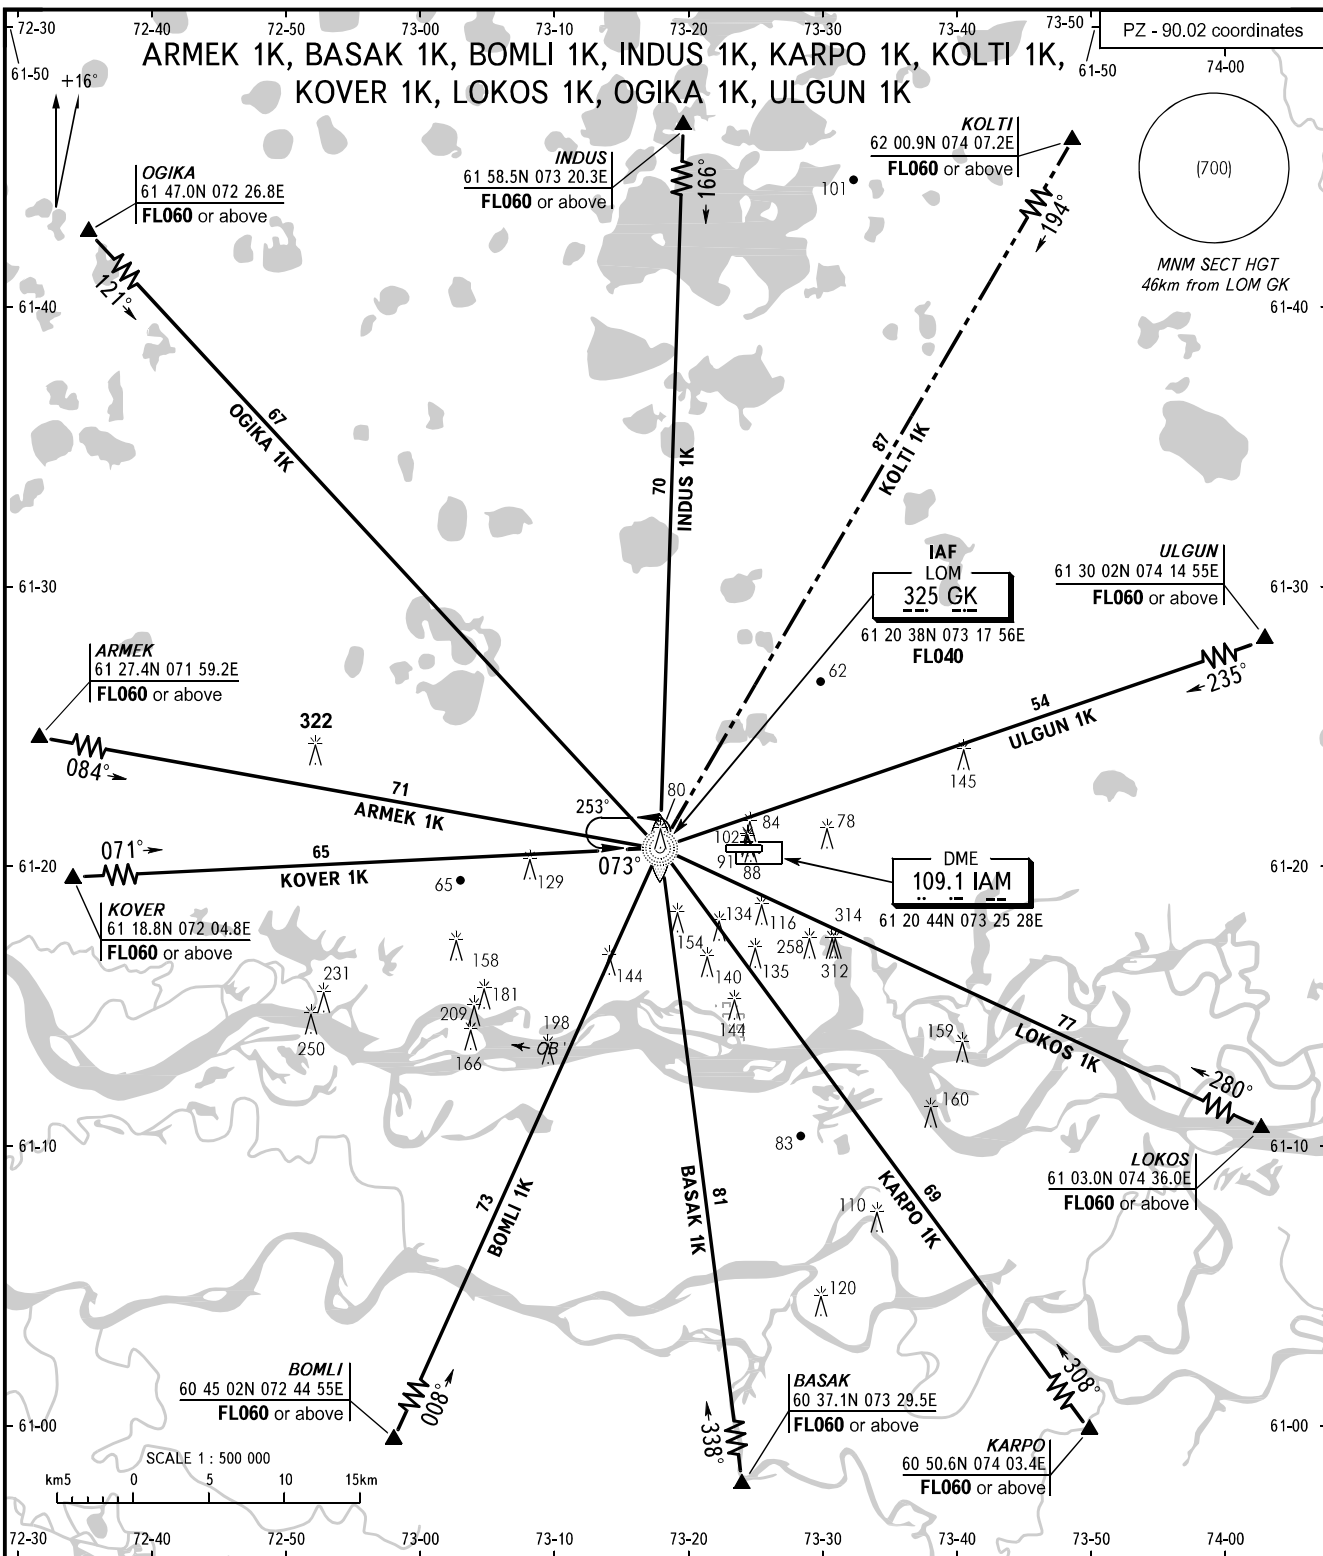

STANDARD ARRIVAL CHART
INSTRUMENT (STAR) - ICAO

TRANSITION
LEVEL : **FL040**

SURGUT, RUSSIA
SURGUT
RWY 07

KRUG **120.300**
APPROACH **129.300**

BEARINGS AND TRACKS ARE MAGNETIC
ALTITUDES, HEIGHTS AND ELEVATIONS ARE IN METRES
DISTANCES ARE IN KILOMETRES

CHANGE: COORD, OBST