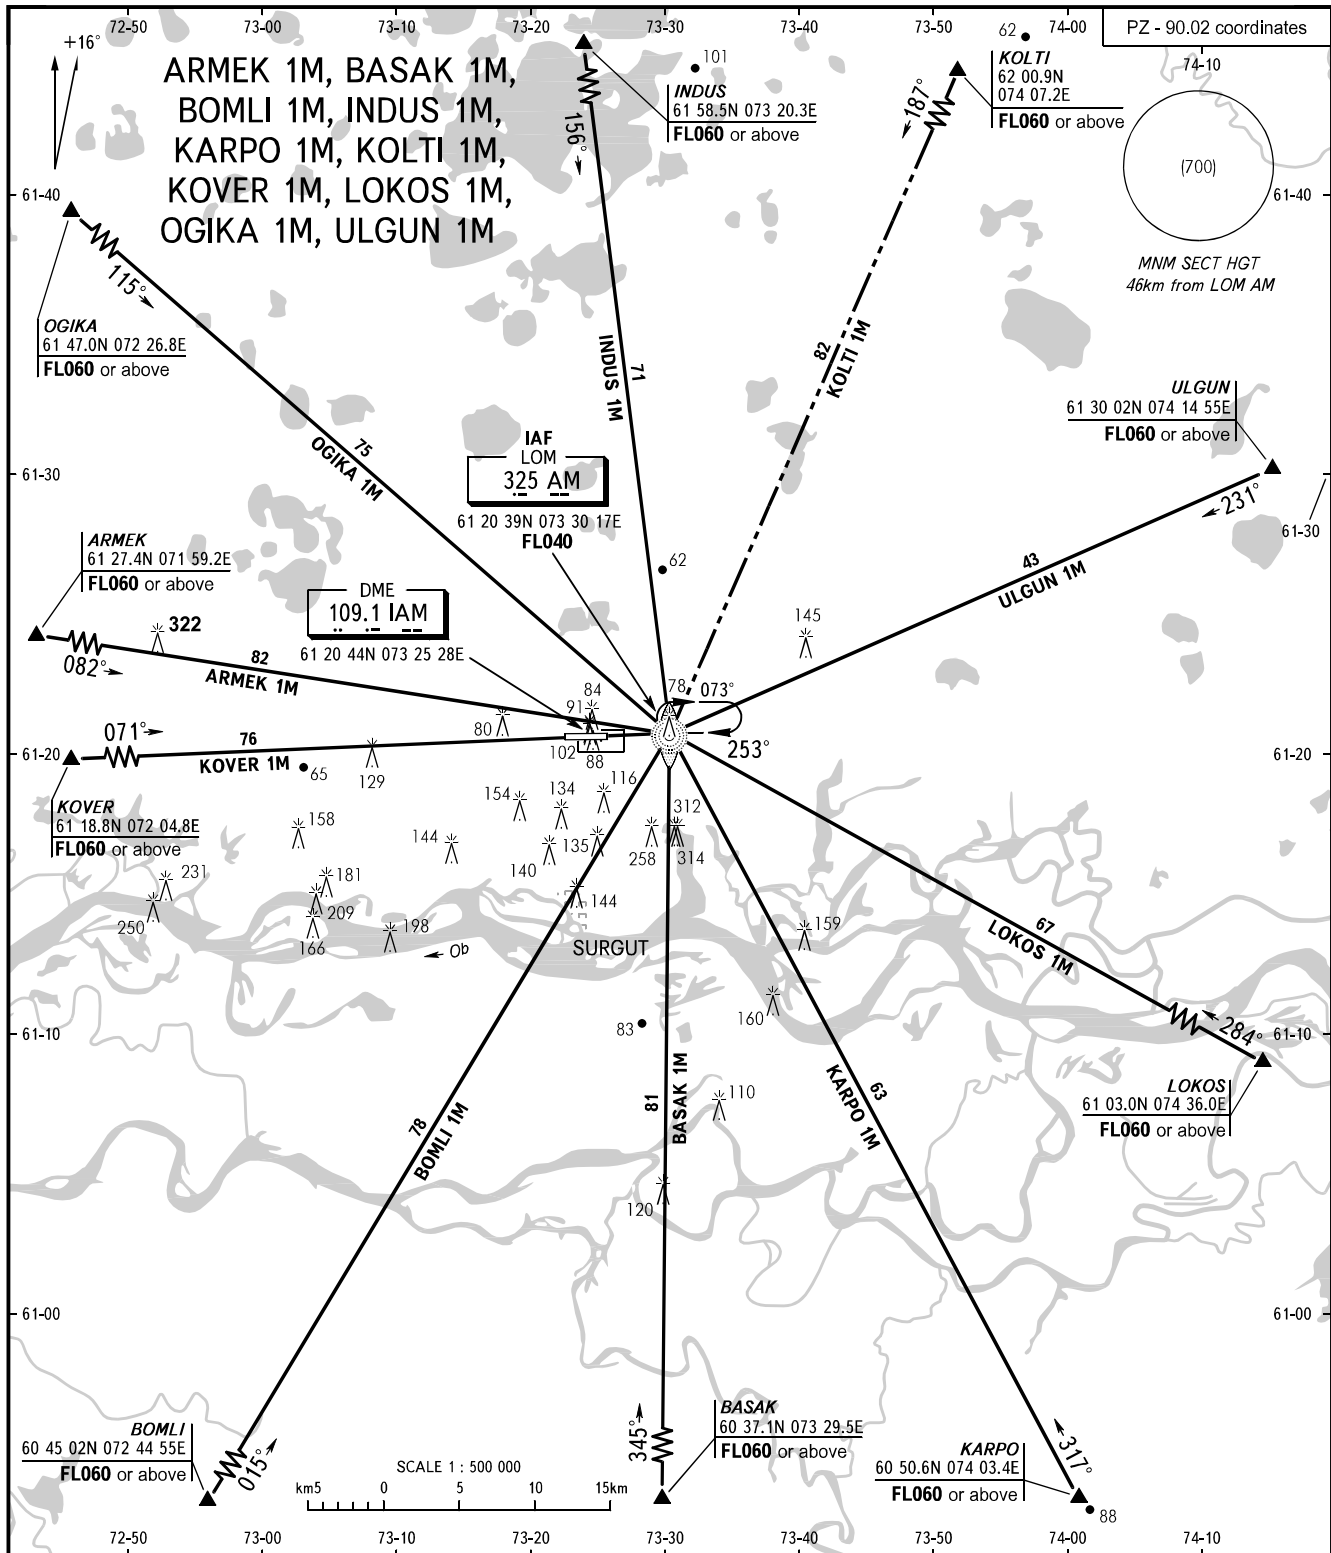

STANDARD ARRIVAL CHART
INSTRUMENT (STAR) - ICAO

TRANSITION
LEVEL: **FL040**

SURGUT, RUSSIA
SURGUT
RWY 25

KRUG **120.300**
APPROACH **129.300**

BEARINGS AND TRACKS ARE MAGNETIC
ALTITUDES, HEIGHTS AND ELEVATIONS ARE IN METRES
DISTANCES ARE IN KILOMETRES