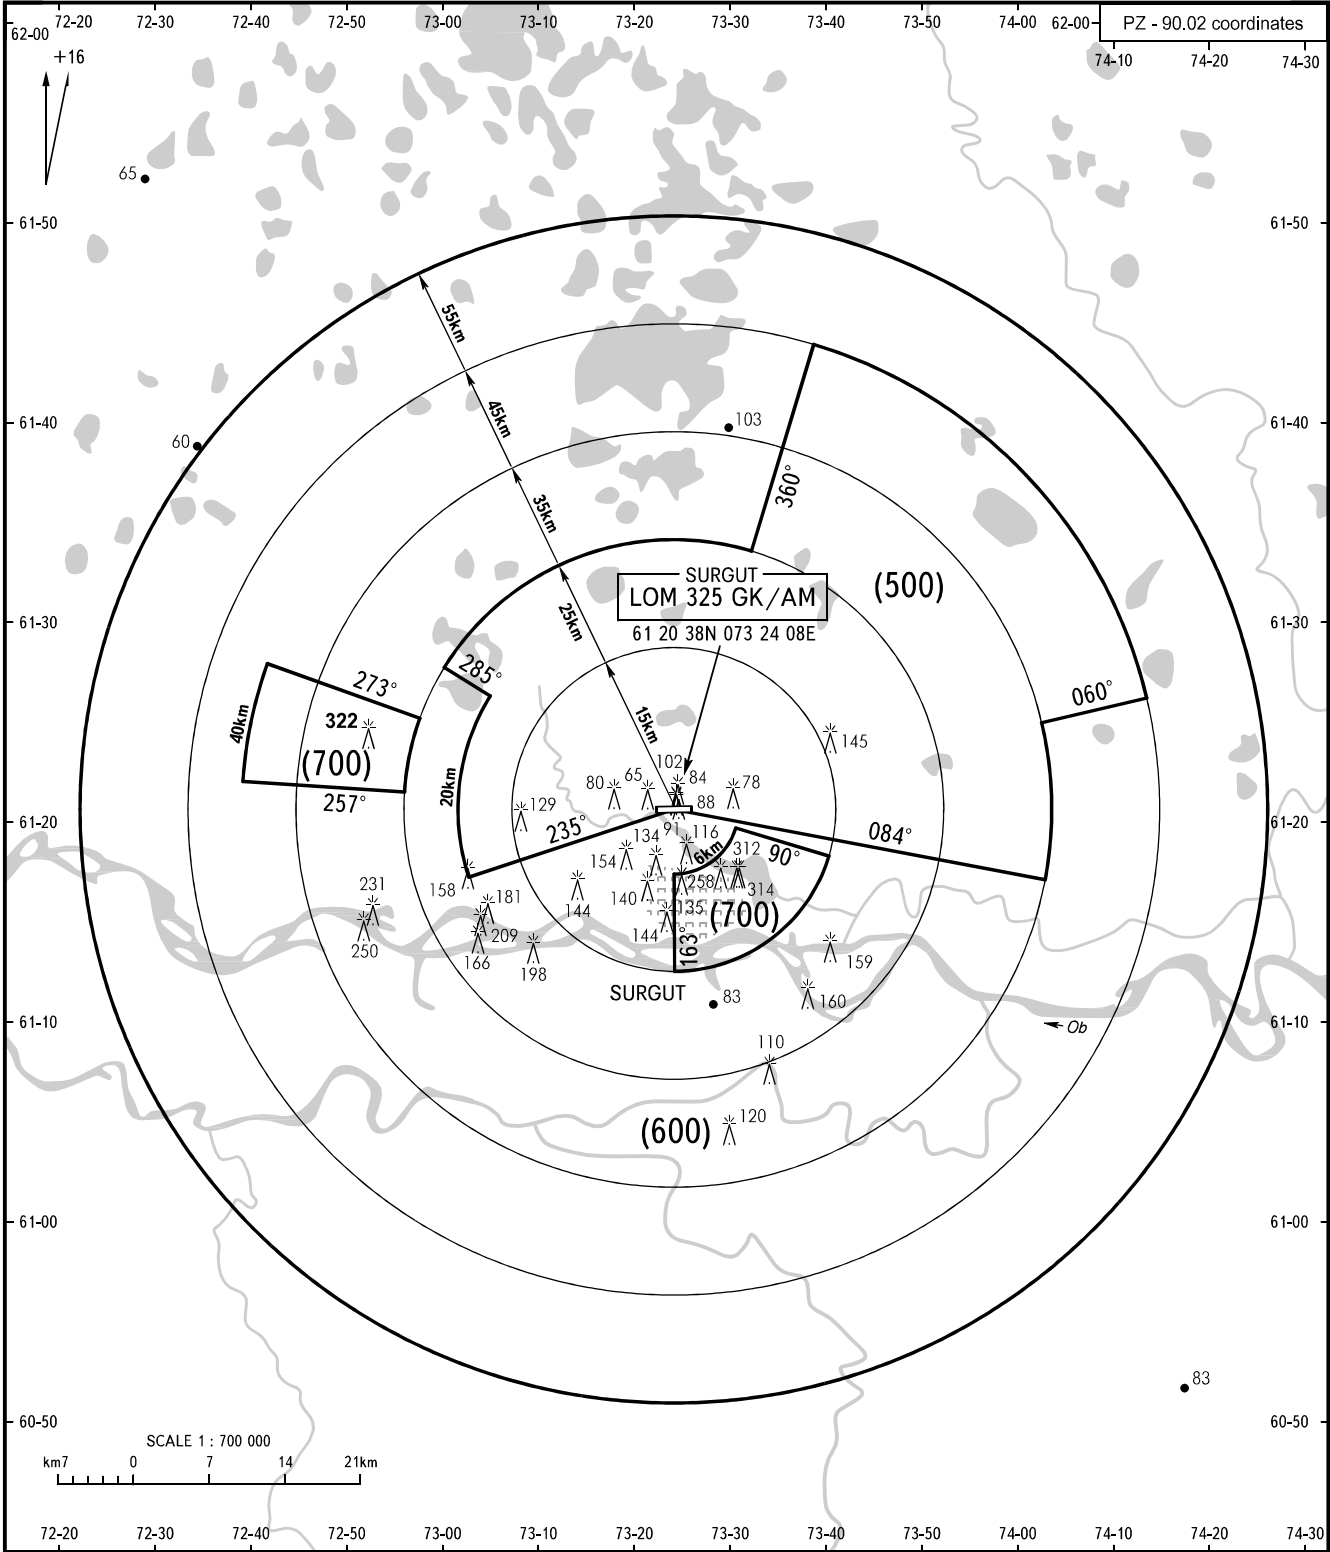

ATC SURVEILLANCE MINIMUM  
ALTITUDE CHART - ICAO

SURGUT, RUSSIA

SURGUT

|          |         |
|----------|---------|
| TOWER    | 120.800 |
| KRUG     | 120.300 |
| APPROACH | 129.300 |

BEARINGS AND TRACKS ARE MAGNETIC  
ALTITUDES, HEIGHTS AND ELEVATIONS ARE IN METRES  
DISTANCES ARE IN KILOMETRES