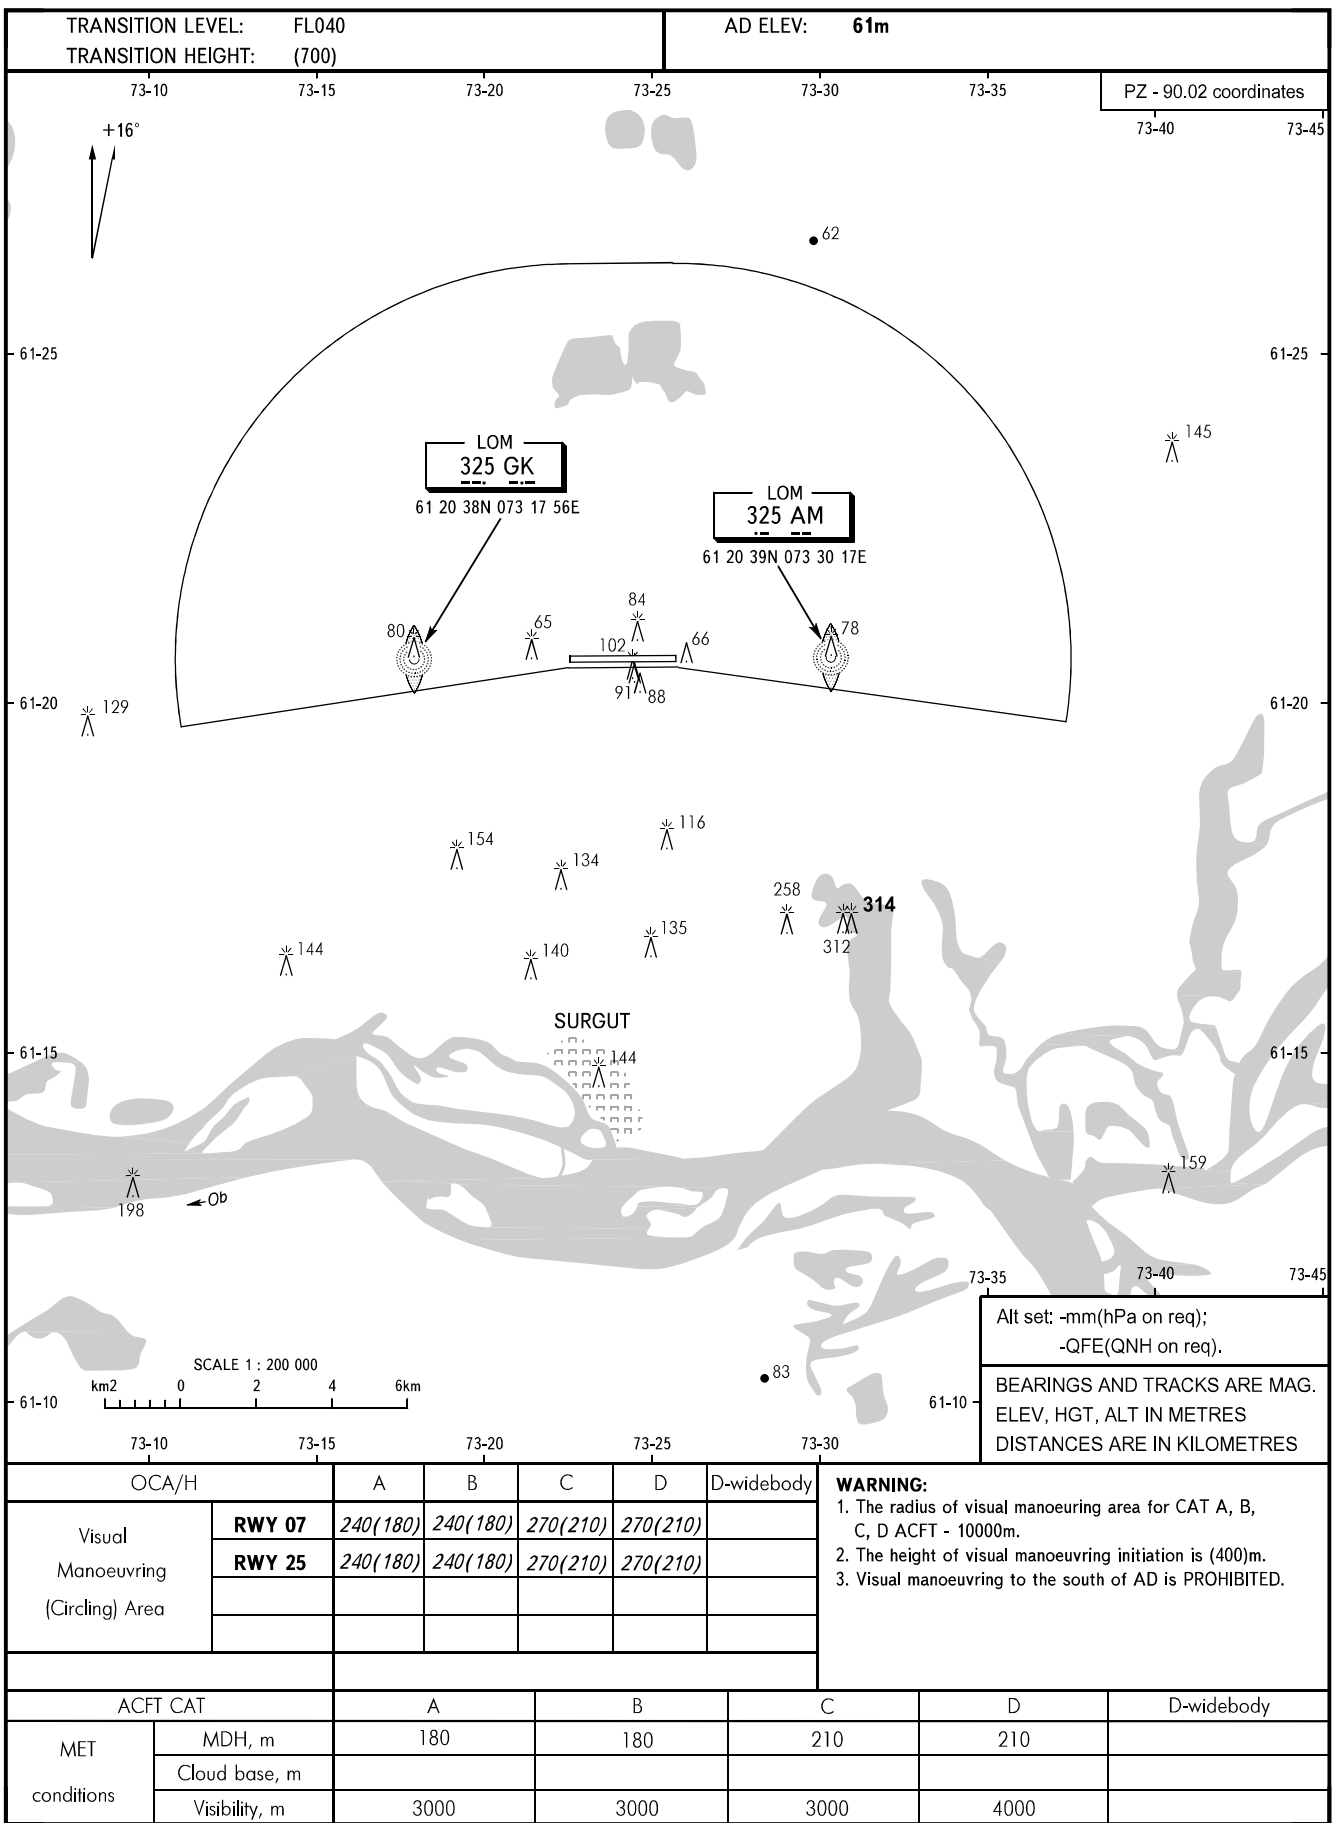

VISUAL
APPROACH
CHART - ICAO

APPROACH	129.300
KRUG	120.300
TOWER	120.800

SURGUT, RUSSIA
SURGUT
RWY 07/25

CHANGE: New chart