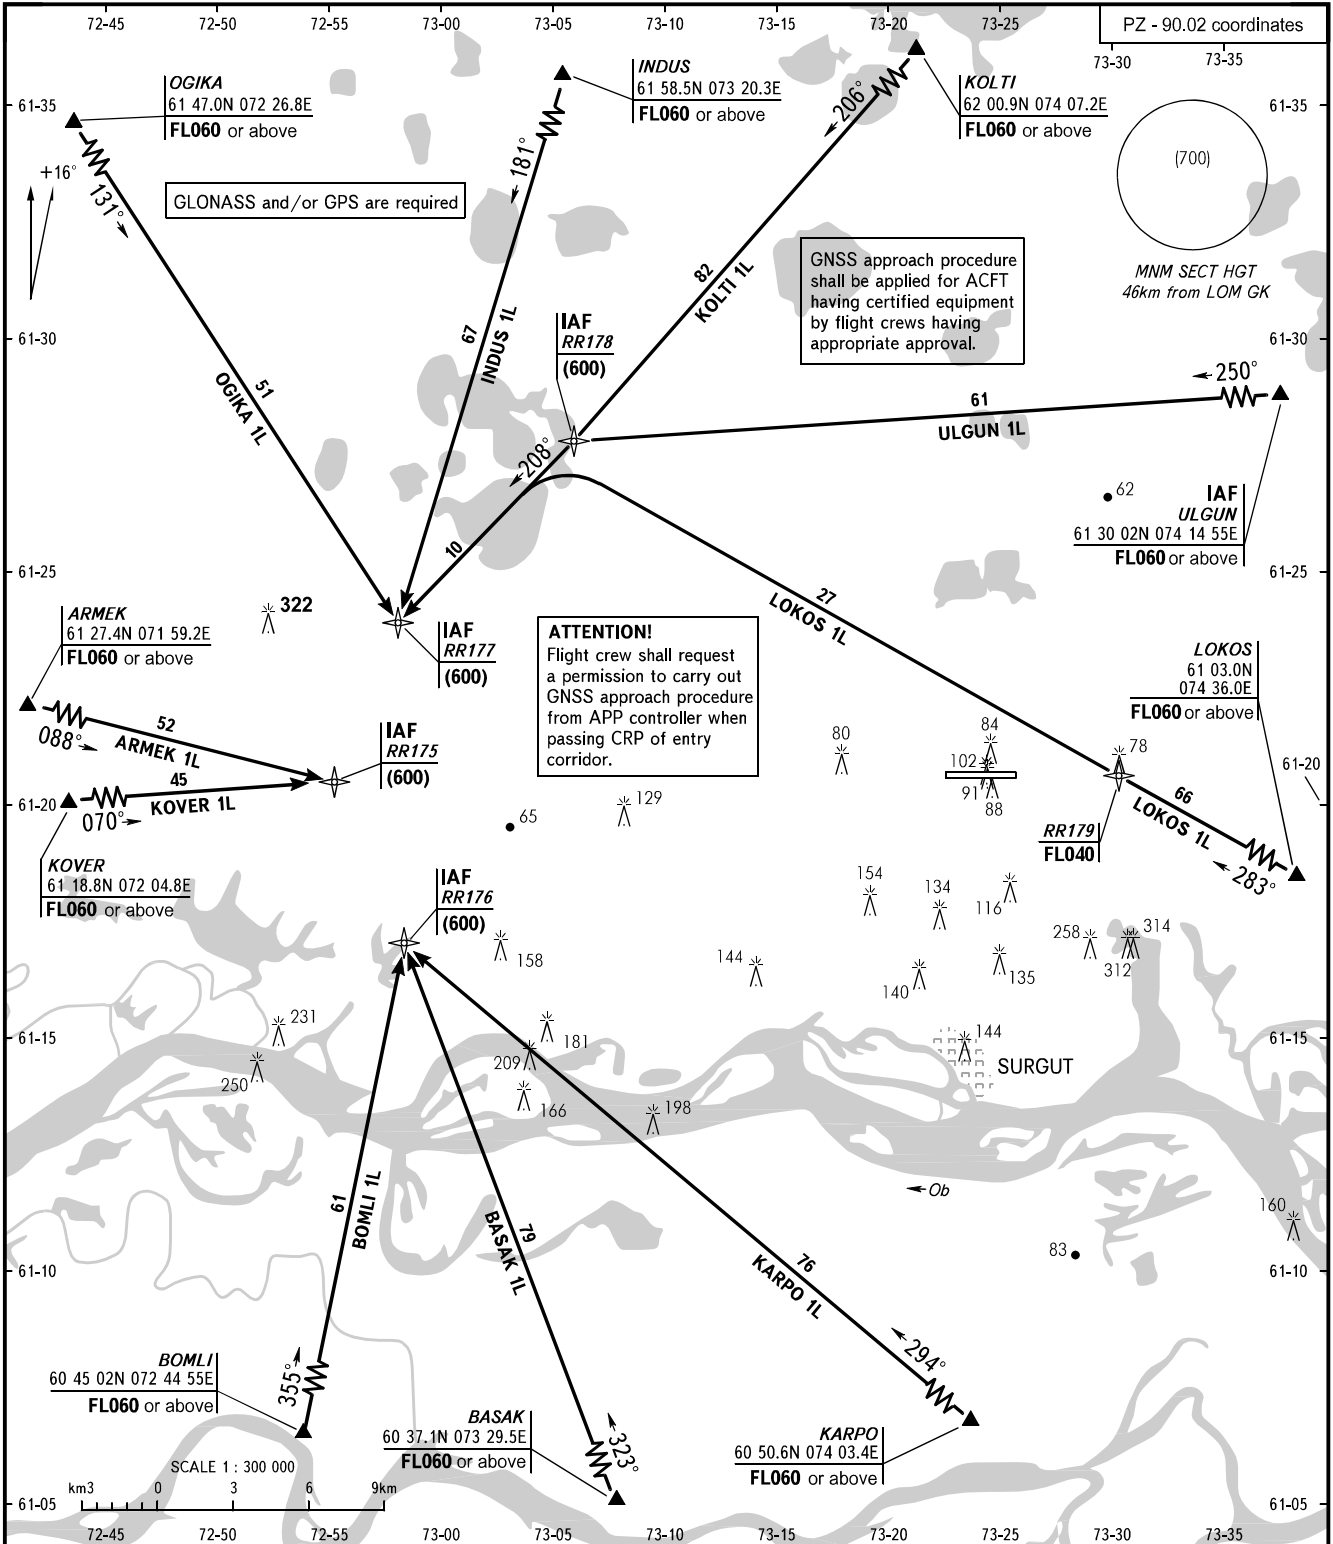

STANDARD ARRIVAL CHART
INSTRUMENT (STAR) - ICAO

TRANSITION
LEVEL : **FL040**

SURGUT, RUSSIA
SURGUT
RNAV (GNSS) RWY 07

KRUG	120.300
APPROACH	129.300

BEARINGS AND TRACKS ARE MAGNETIC
ALTITUDES, HEIGHTS AND ELEVATIONS ARE IN METRES
DISTANCES ARE IN KILOMETRES

CHANGE: New chart