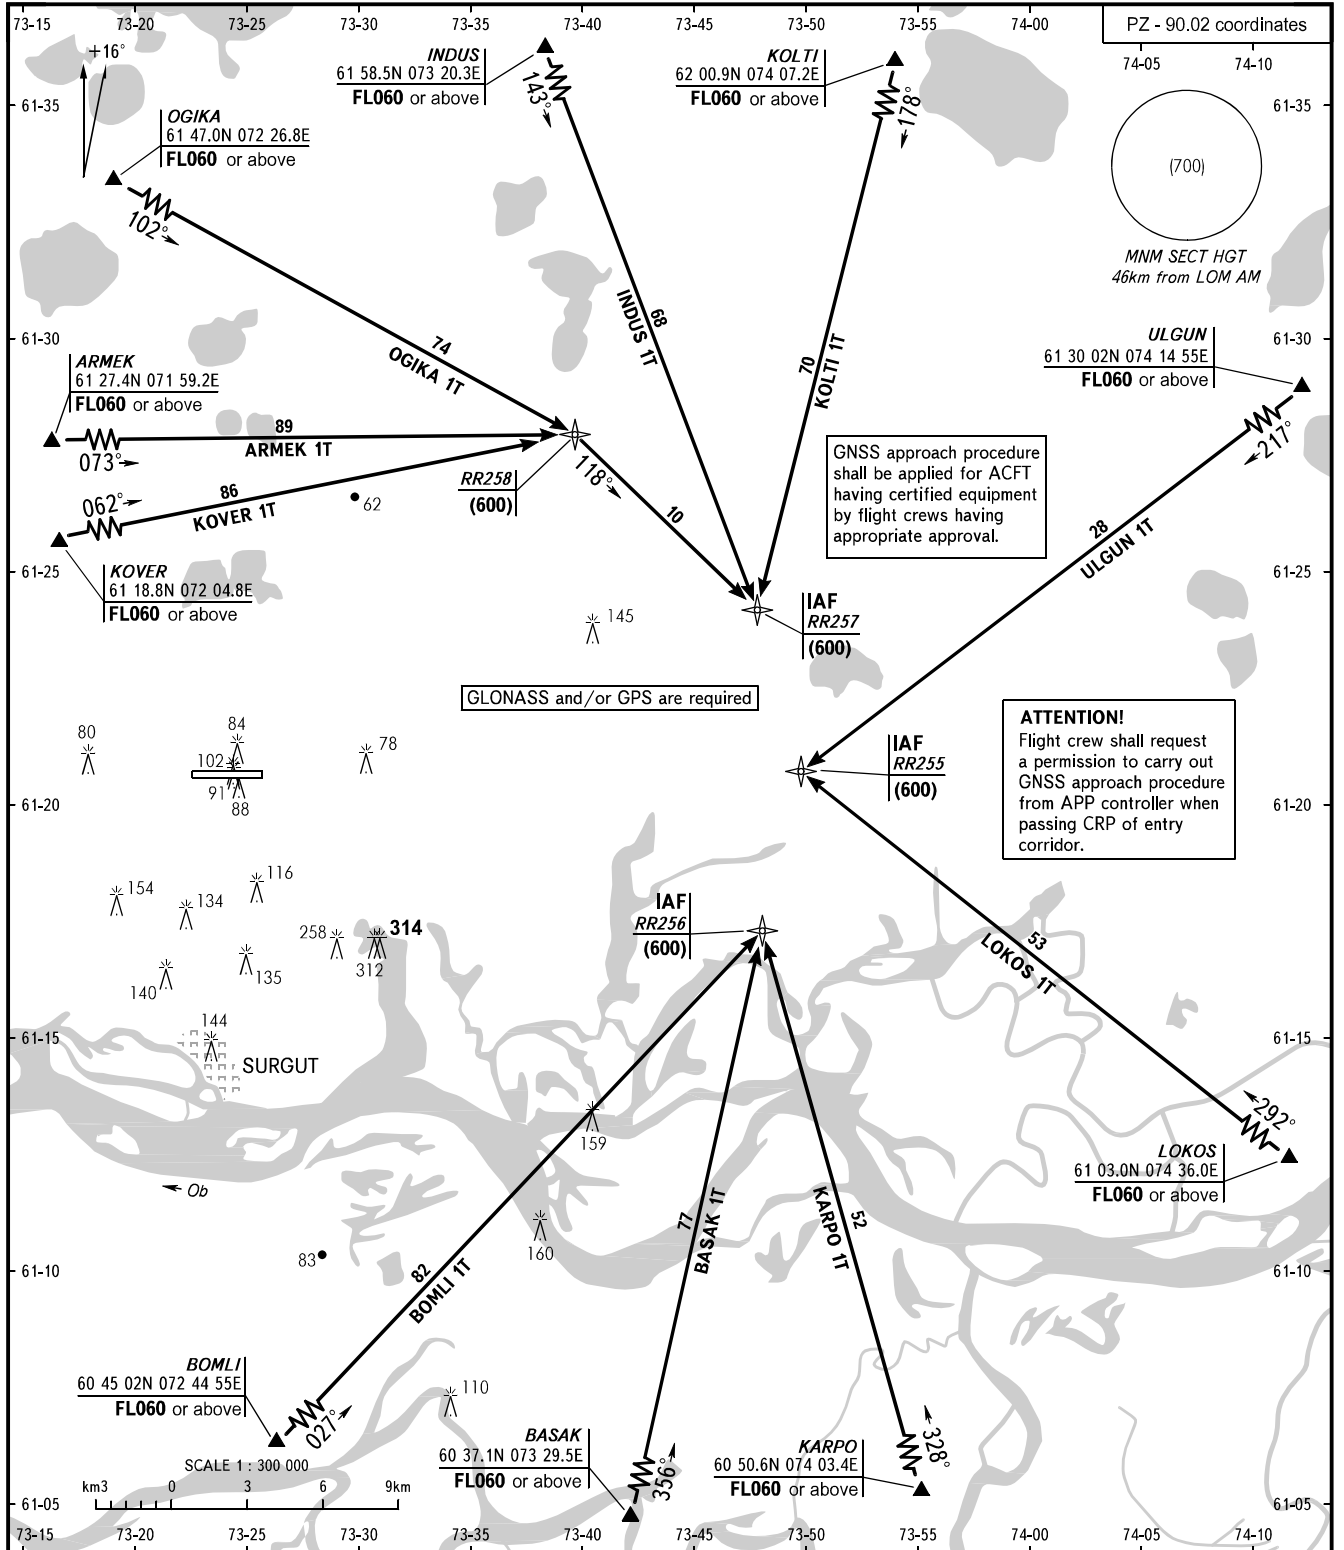

STANDARD ARRIVAL CHART
INSTRUMENT (STAR) - ICAO

TRANSITION
LEVEL : **FL040**

SURGUT, RUSSIA
SURGUT
RNAV (GNSS) RWY 25

KRUG APPROACH **120.300**
129.300

BEARINGS AND TRACKS ARE MAGNETIC
ALTITUDES, HEIGHTS AND ELEVATIONS ARE IN METRES
DISTANCES ARE IN KILOMETRES