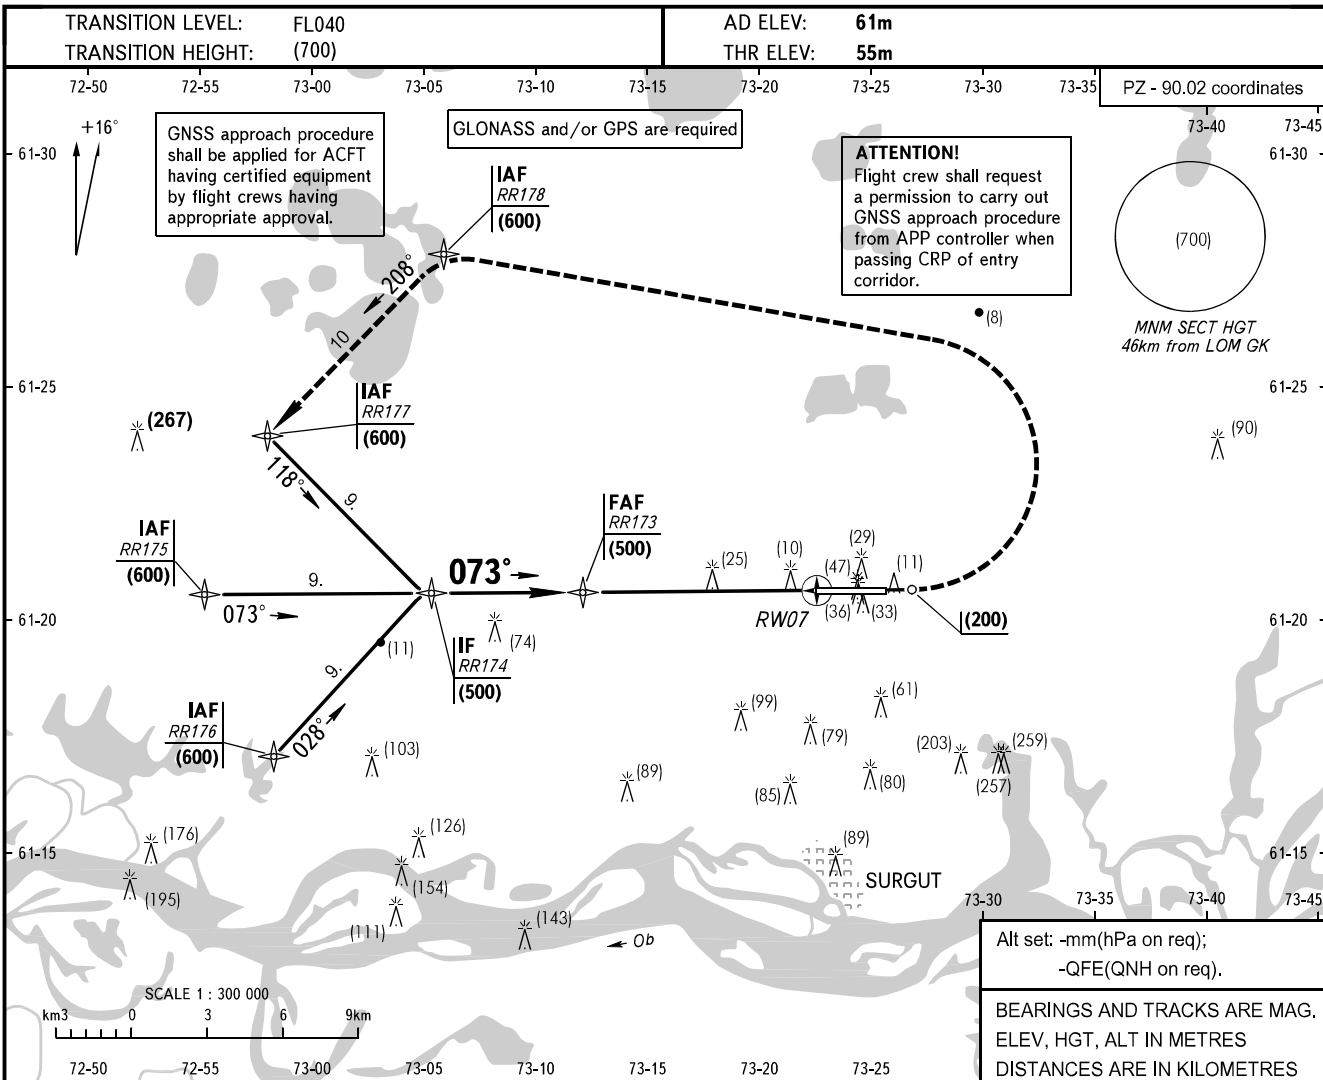

**INSTRUMENT
APPROACH
CHART - ICAO**

APPROACH	129.300
KRUG	120.300
TOWER	120.800

SURGUT, RUSSIA
SURGUT
RNAV (GNSS) RWY 07

Distance (km) to RW07	9.0	8.0	6.0	4.0	2.0
Height (m)	490	435	330	225	120

OCA/H		A	B	C	D
Straight-in Approach	RNAV (GNSS)	177(122)	177(122)	177(122)	177(122)

GROUND SPEED	km/h	120	150	180	210	240	270	300	330	360	390	420
RATE OF DESCENT	m/s	1.8	2.2	2.7	3.1	3.6	4.0	4.4	4.9	5.3	5.8	6.2

CHANGE: New chart