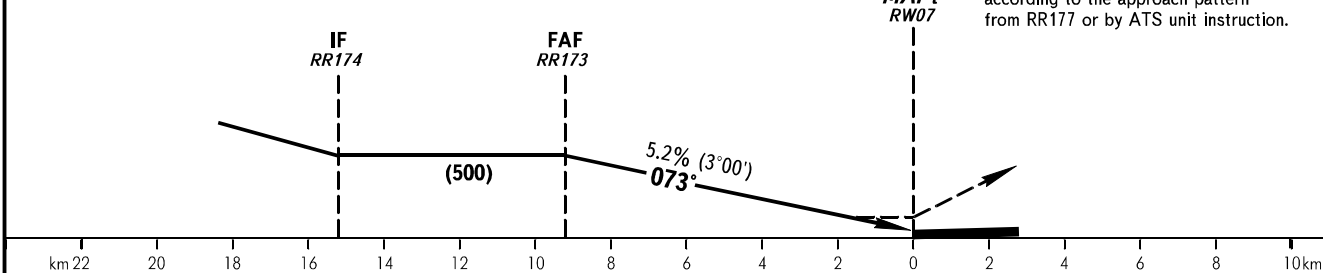

**INSTRUMENT
APPROACH
CHART - ICAO**

APPROACH	129.300
KRUG	120.300
TOWER	120.800

SURGUT, RUSSIA
SURGUT
RNAV (GNSS) RWY 07

Distance (km) to RW07	9.0	8.0	6.0	4.0	2.0
Height (m)	490	435	330	225	120

OCA/H		A	B	C	D
Straight-in Approach	RNAV (GNSS)	177(122)	177(122)	177(122)	177(122)

GROUND SPEED	km/h	120	150	180	210	240	270	300	330	360	390	420
RATE OF DESCENT	m/s	1.8	2.2	2.7	3.1	3.6	4.0	4.4	4.9	5.3	5.8	6.2

CHANGE: New chart