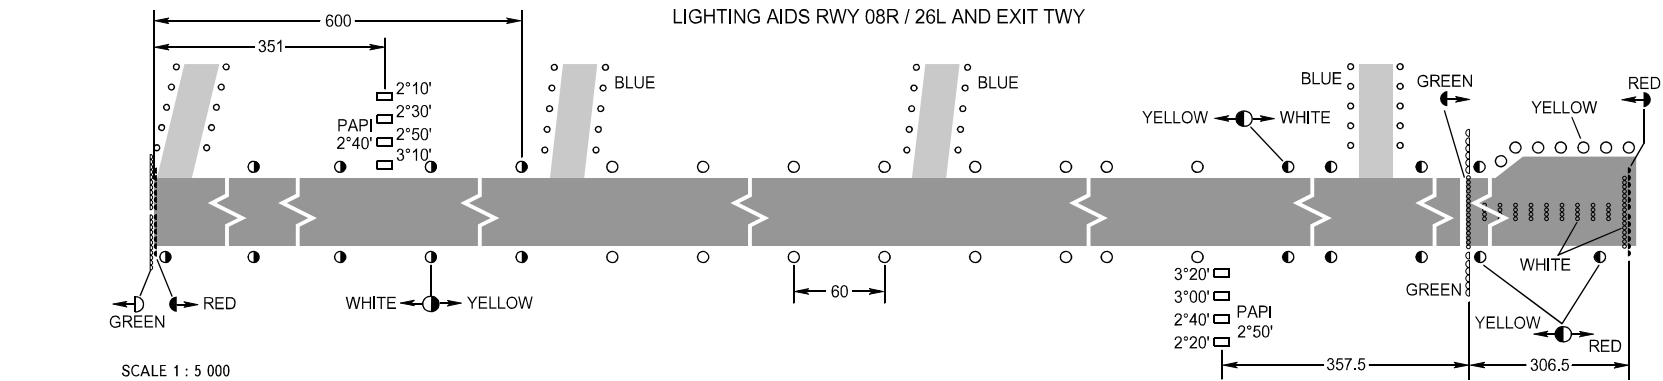

MARKING AIDS RWY 08L / 26R AND EXIT TWY

LIGHTING AIDS RWY 08L / 26R AND EXIT TWY

MARKING AIDS RWY 08R / 26L AND EXIT TWY

LIGHTING AIDS RWY 08R / 26L AND EXIT TWY

**WARNING**

It is prohibited for B747 ACFT to use RWY 08L/26R PAPI.

DIMENSIONS IN METRES