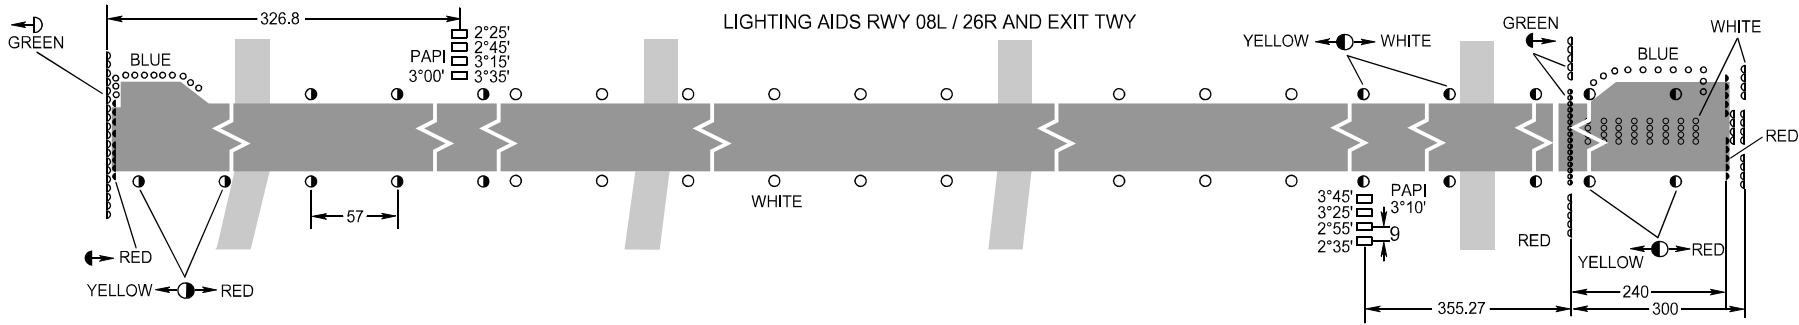

MARKING AIDS RWY 08L / 26R AND EXIT TWY

LIGHTING AIDS RWY 08L / 26R AND EXIT TWY

MARKING AIDS RWY 08R / 26L AND EXIT TWY

LIGHTING AIDS RWY 08R / 26L AND EXIT TWY

**WARNING**

It is prohibited for B747 ACFT to use RWY 08L/26R PAPI.

DIMENSIONS IN METRES