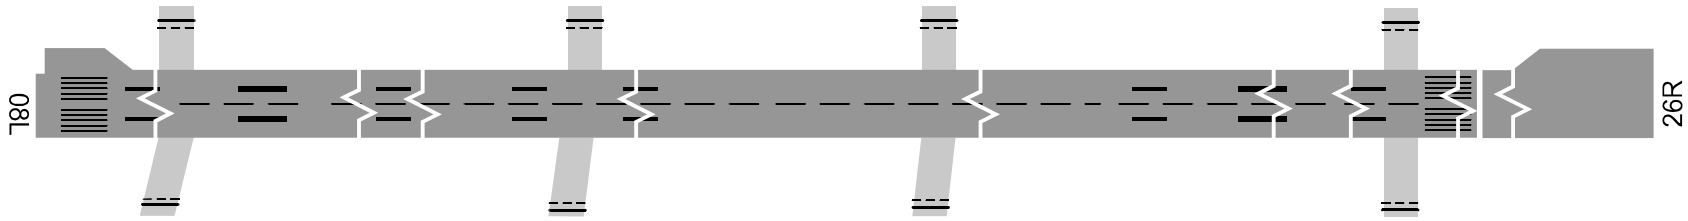

MARKING AIDS RWY 08L / 26R AND EXIT TWY

LIGHTING AIDS RWY 08L / 26R AND EXIT TWY

MARKING AIDS RWY 08R / 26L AND EXIT TWY

LIGHTING AIDS RWY 08R / 26L AND EXIT TWY

**WARNING**

It is prohibited for B747 ACFT to use RWY 08L/26R PAPI.

DIMENSIONS IN METRES