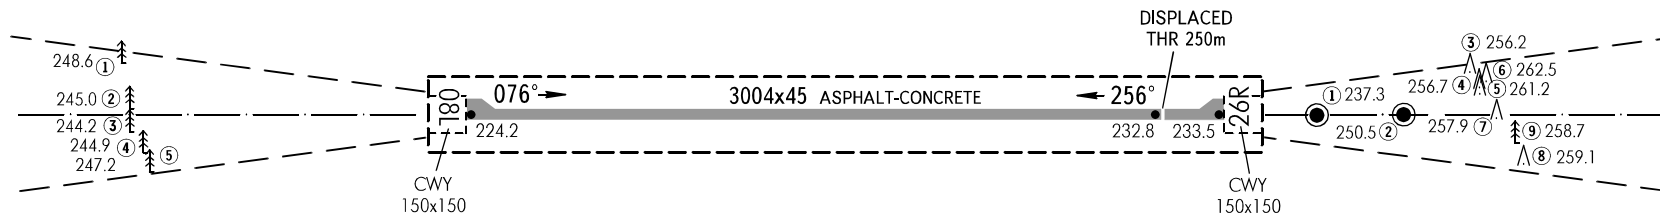

AERODROME OBSTACLE CHART - ICAO

TYPE **A** (OPERATING LIMITATIONS)

DIMENSIONS AND ELEVATIONS IN METRES

YEKATERINBURG, RUSSIA
KOLTSOVO
RWY 08L/26R

MAGNETIC VARIATION 14°E 2006

DECLARED DISTANCES		
RWY 08L		RWY 26R
3004	TAKE-OFF RUN AVAILABLE	3004
3154	TAKE-OFF DISTANCE AVAILABLE	3154
3004	ACCELERATE STOP DISTANCE AVAILABLE	3004
3004	LANDING DISTANCE AVAILABLE	2754

LEGEND

IDENTIFICATION NUMBER	①
ANTENNA	●
RAILWAY PYLON, POWER LINE	∧
FOREST	⌚