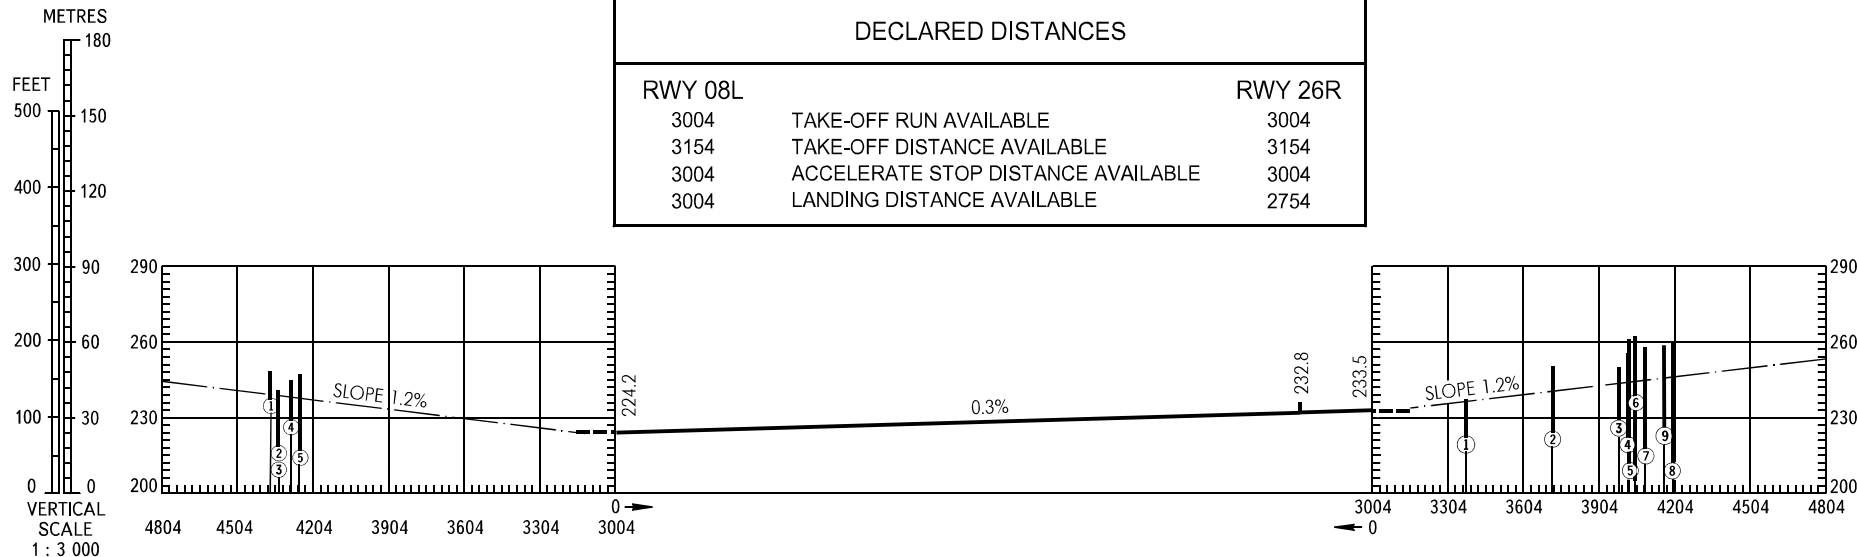

AERODROME OBSTACLE CHART - ICAO

TYPE **A** (OPERATING LIMITATIONS)

DIMENSIONS AND ELEVATIONS IN METRES

YEKATERINBURG, RUSSIA
KOLTSOVO
RWY 08L/26R

MAGNETIC VARIATION 14°E 2006

DECLARED DISTANCES		
RWY 08L		RWY 26R
3004	TAKE-OFF RUN AVAILABLE	3004
3154	TAKE-OFF DISTANCE AVAILABLE	3154
3004	ACCELERATE STOP DISTANCE AVAILABLE	3004
3004	LANDING DISTANCE AVAILABLE	2754

LEGEND

IDENTIFICATION NUMBER	①
ANTENNA	●
RAILWAY PYLON, POWER LINE	∧
FOREST	⌚