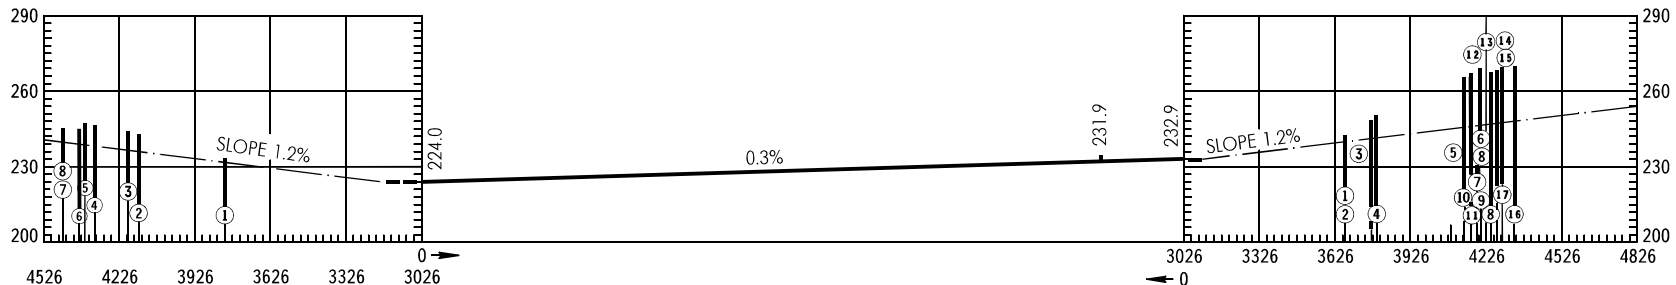

# AERODROME OBSTACLE CHART - ICAO

TYPE **A** (OPERATING LIMITATIONS)

DIMENSIONS AND ELEVATIONS IN METRES

**YEKATERINBURG, RUSSIA**  
**KOLTSOVO**  
**RWY 08R/26L**

MAGNETIC VARIATION **14°E**

DECLARED DISTANCES			
RWY 08R		RWY 26L	
2951	TAKE-OFF RUN AVAILABLE	3026	
3101	TAKE-OFF DISTANCE AVAILABLE	3176	
2951	ACCELERATE STOP DISTANCE AVAILABLE	3026	
2951	LANDING DISTANCE AVAILABLE	2701	