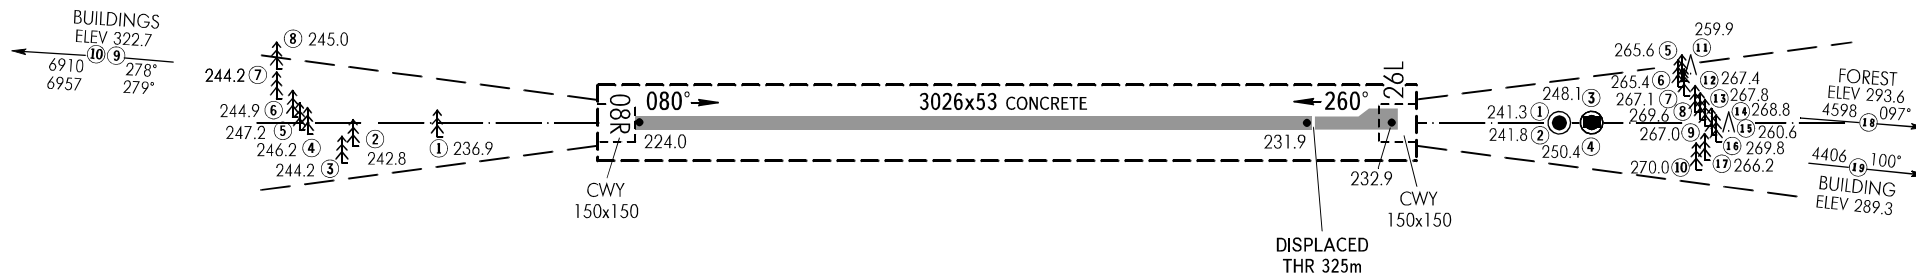

# AERODROME OBSTACLE CHART - ICAO

TYPE **A** (OPERATING LIMITATIONS)

DIMENSIONS AND ELEVATIONS IN METRES

**YEKATERINBURG, RUSSIA**  
**KOLTSOVO**  
**RWY 08R/26L**

MAGNETIC VARIATION **14°E**

DECLARED DISTANCES			
RWY 08R		RWY 26L	
2951	TAKE-OFF RUN AVAILABLE	3026	
3101	TAKE-OFF DISTANCE AVAILABLE	3176	
2951	ACCELERATE STOP DISTANCE AVAILABLE	3026	
2951	LANDING DISTANCE AVAILABLE	2701	

**LEGEND**

IDENTIFICATION NUMBER	①
BUILDING	■
ANTENNA	●
RAILWAY PYLON, POWER LINE	∧
FOREST	🌲