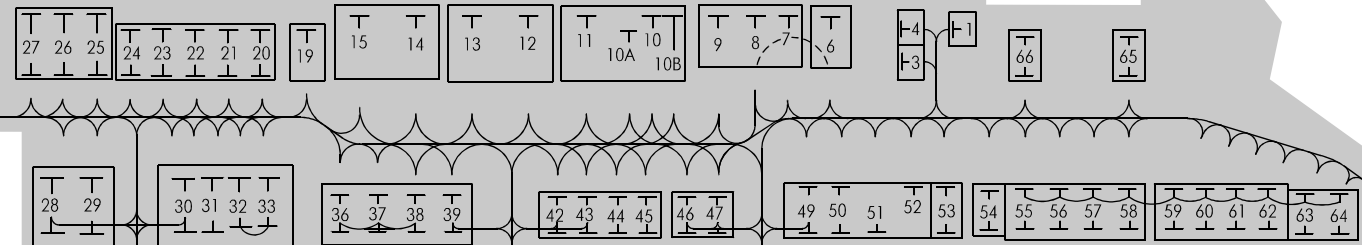

TOWER	120,000
GROUND	119,000

CARGO  
TERMINAL

TERMINALS  
AIS  
MET

VIP  
TERMINAL

REPAIR  
BASE

TOWER

APRON

TWY E

TWY A

TWY B

TWY D

TWY C

TWY G

TWY A

Not to scale

TWY B