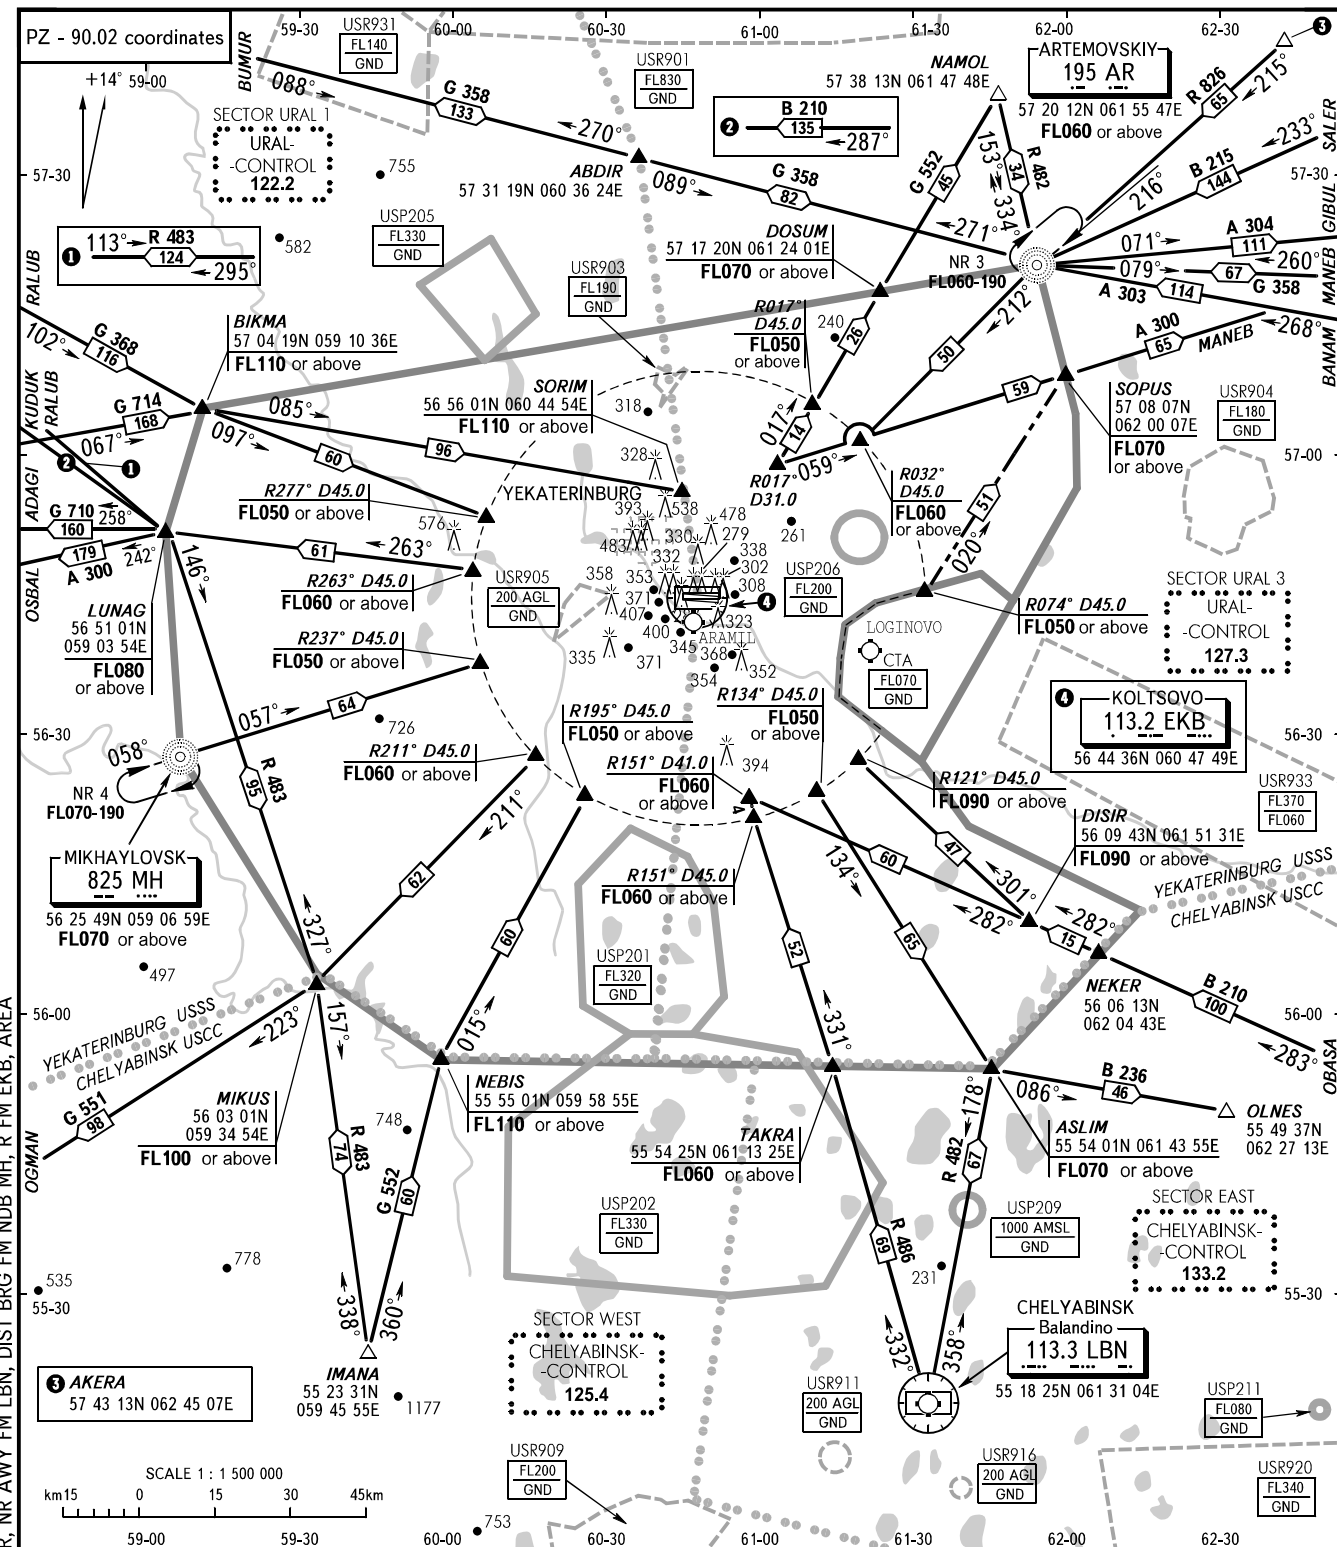

AREA CHART - ICAO

ARRIVAL, DEPARTURE
AND TRANSIT ROUTES

YEKATERINBURG, RUSSIA

KOLTSOVO

APPROACH	125.9
RADAR	118.7
ATIS	127.8

REMARK
The published direction of air traffic along the
ATS routes is applicable to the lower airspace.

BEARINGS AND TRACKS ARE MAGNETIC
ALTITUDES, HEIGHTS AND ELEVATIONS ARE IN METRES
DISTANCES ARE IN KILOMETRES