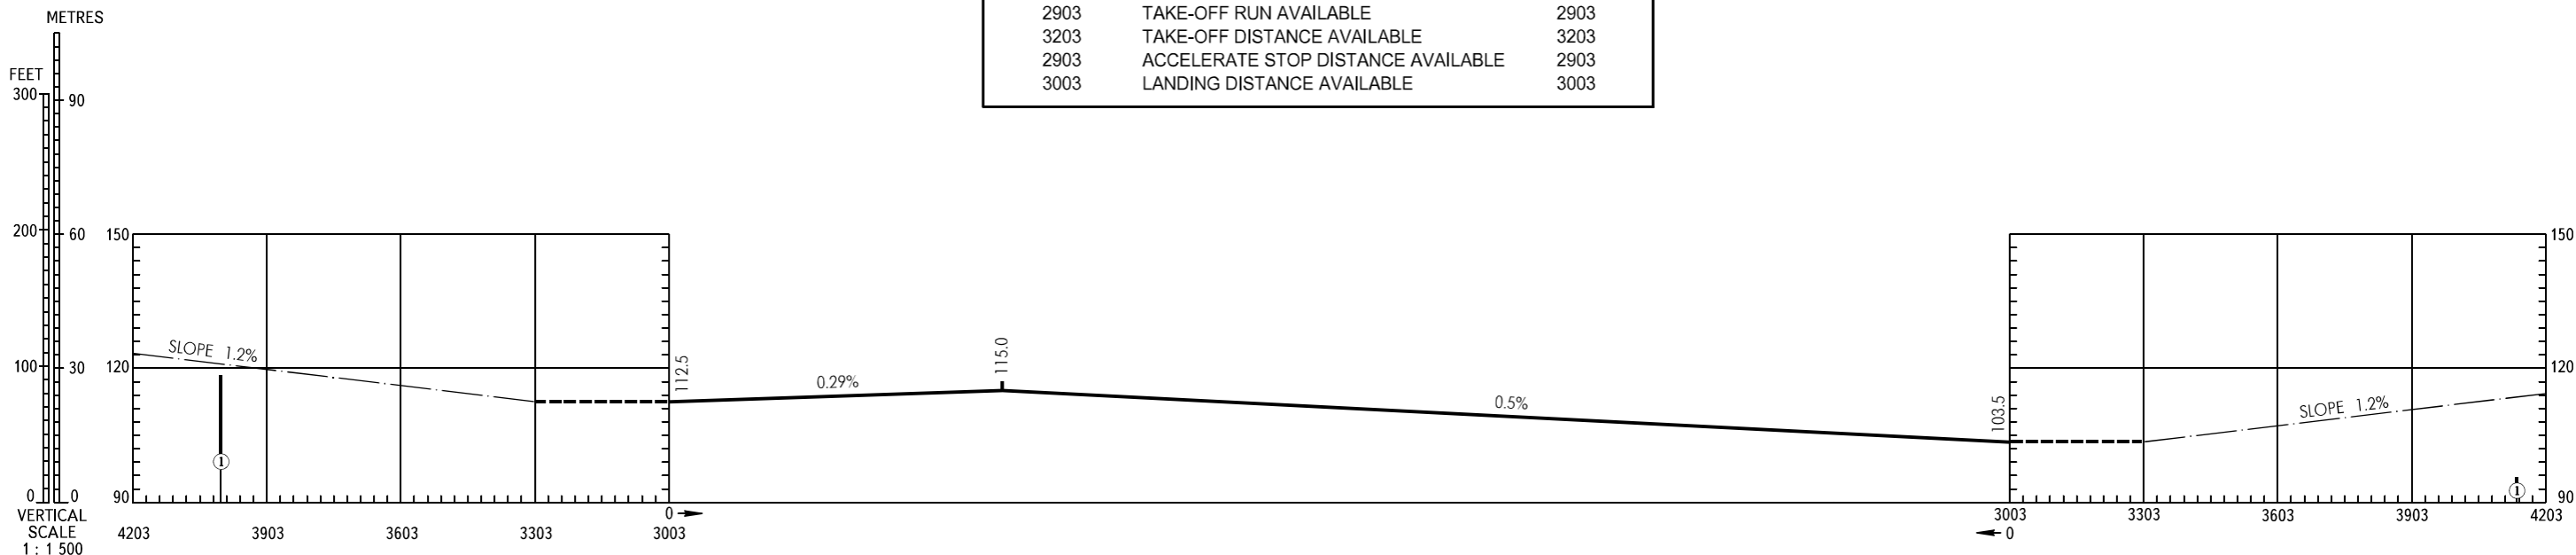

AERODROME OBSTACLE
CHART - ICAO

TYPE A (OPERATING LIMITATIONS)

DIMENSIONS AND ELEVATIONS IN METRES

TYUMEN, RUSSIA
ROSHCHINO
RWY 03/21

MAGNETIC VARIATION 14°E

DECLARED DISTANCES		
RWY 03		RWY 21
2903	TAKE-OFF RUN AVAILABLE	2903
3203	TAKE-OFF DISTANCE AVAILABLE	3203
2903	ACCELERATE STOP DISTANCE AVAILABLE	2903
3003	LANDING DISTANCE AVAILABLE	3003

LEGEND	
IDENTIFICATION NUMBER	①
POLE, TOWER, ANTENNA	●

WARNING
The first 100m of RWY 03/21 are not AVBL for take-off.