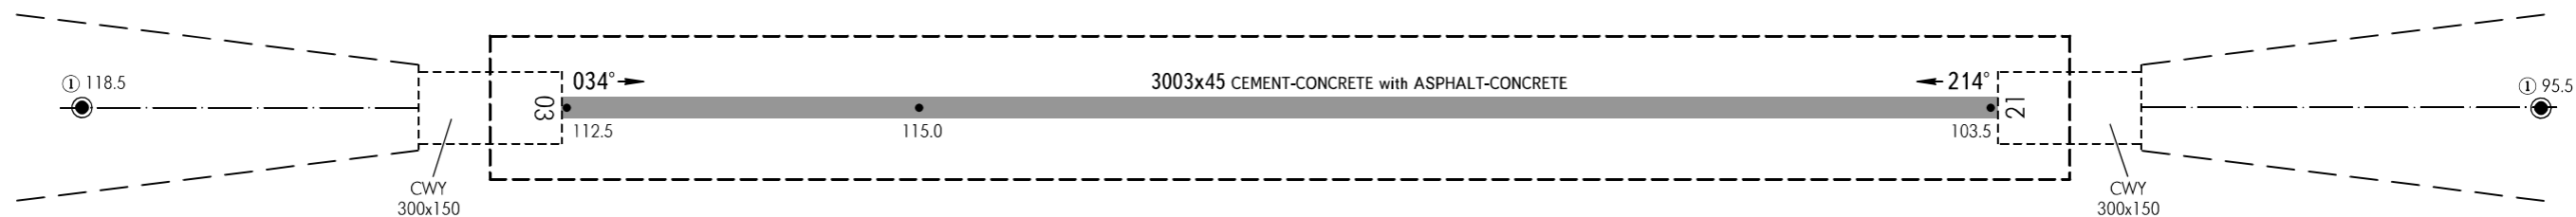

AERODROME OBSTACLE
CHART - ICAO

TYPE A (OPERATING LIMITATIONS)

DIMENSIONS AND ELEVATIONS IN METRES

TYUMEN, RUSSIA
ROSHCHINO
RWY 03/21

MAGNETIC VARIATION 14°E

DECLARED DISTANCES		
RWY 03		RWY 21
2903	TAKE-OFF RUN AVAILABLE	2903
3203	TAKE-OFF DISTANCE AVAILABLE	3203
2903	ACCELERATE STOP DISTANCE AVAILABLE	2903
3003	LANDING DISTANCE AVAILABLE	3003

LEGEND	
IDENTIFICATION NUMBER	①
POLE, TOWER, ANTENNA	●

WARNING
The first 100m of RWY 03/21 are not AVBL for take-off.