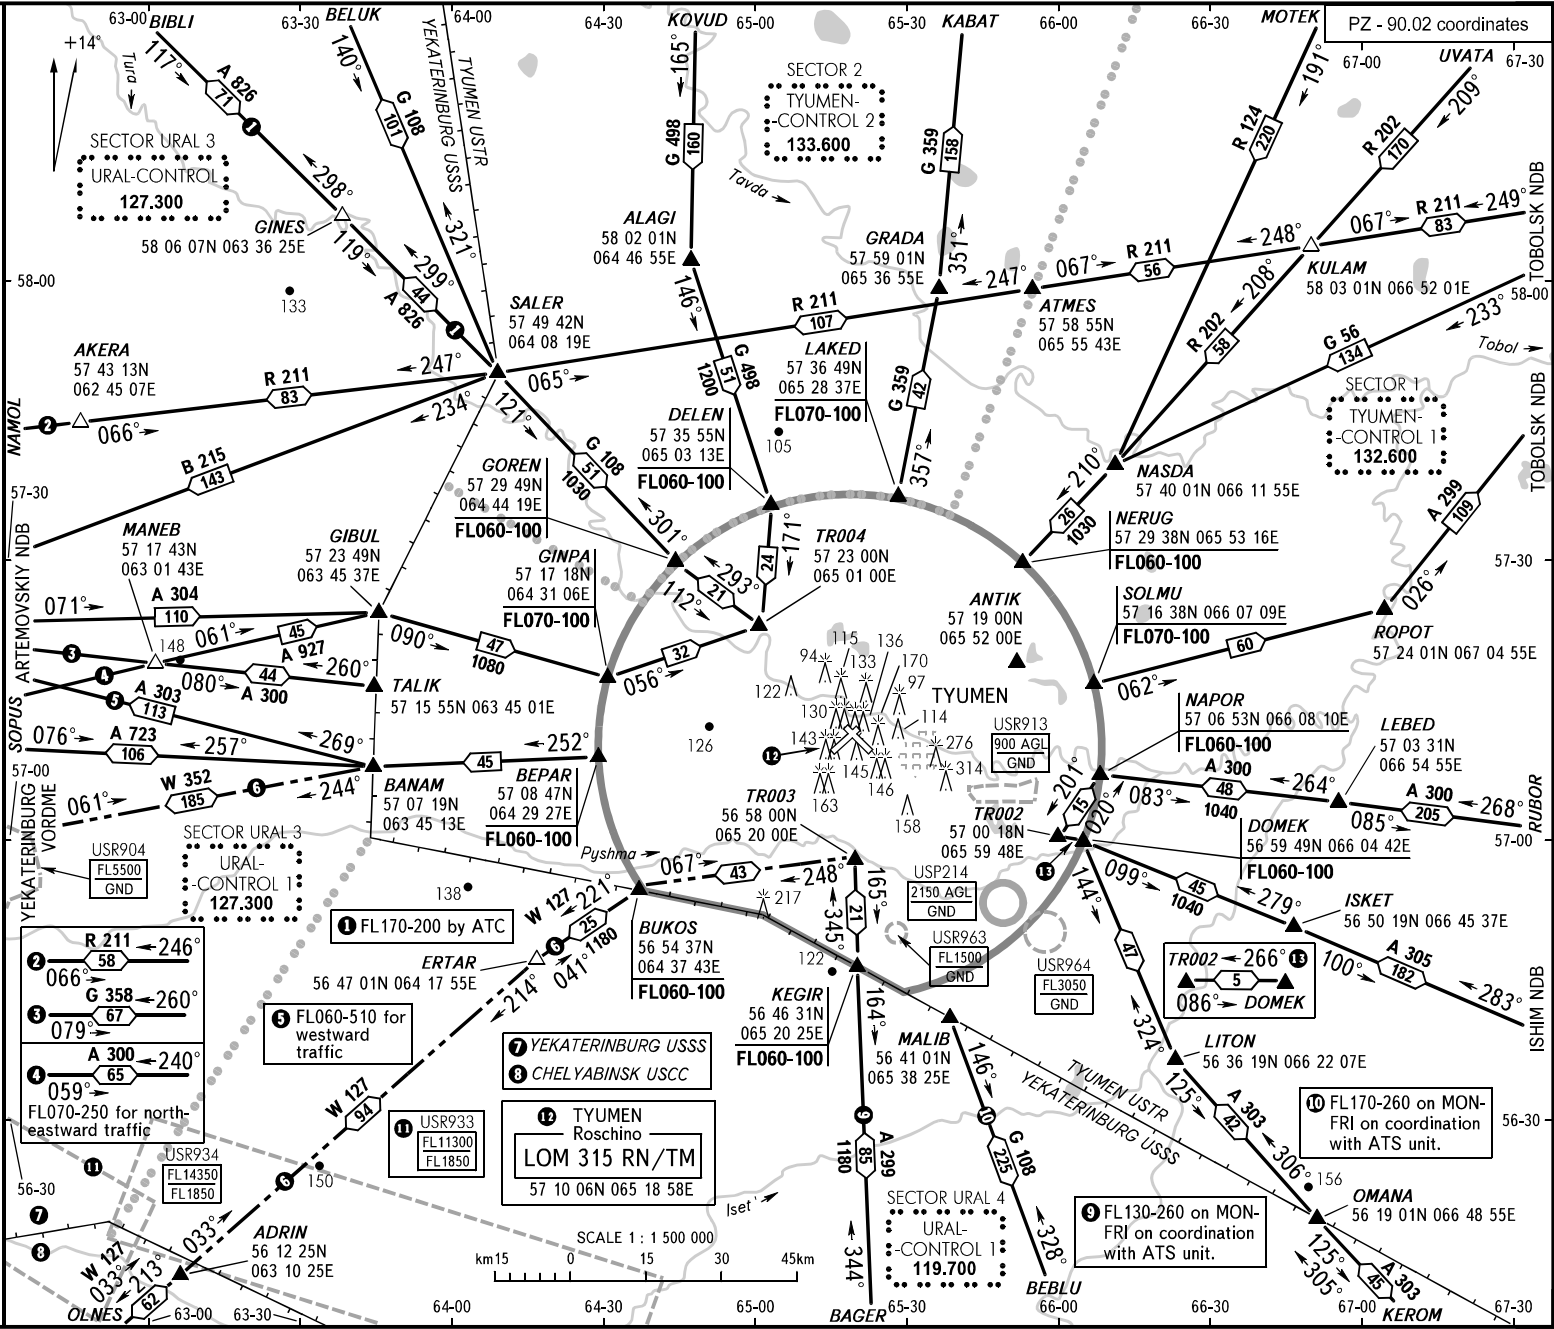

AREA CHART - ICAO

ARRIVAL, DEPARTURE AND TRANSIT ROUTES

TYUMEN, RUSSIA

ROSHCHINO

ATIS APPROACH 121.700 126.100

BEARINGS AND TRACKS ARE MAGNETIC
ALTITUDES, HEIGHTS AND ELEVATIONS ARE IN METRES
DISTANCES ARE IN KILOMETRES