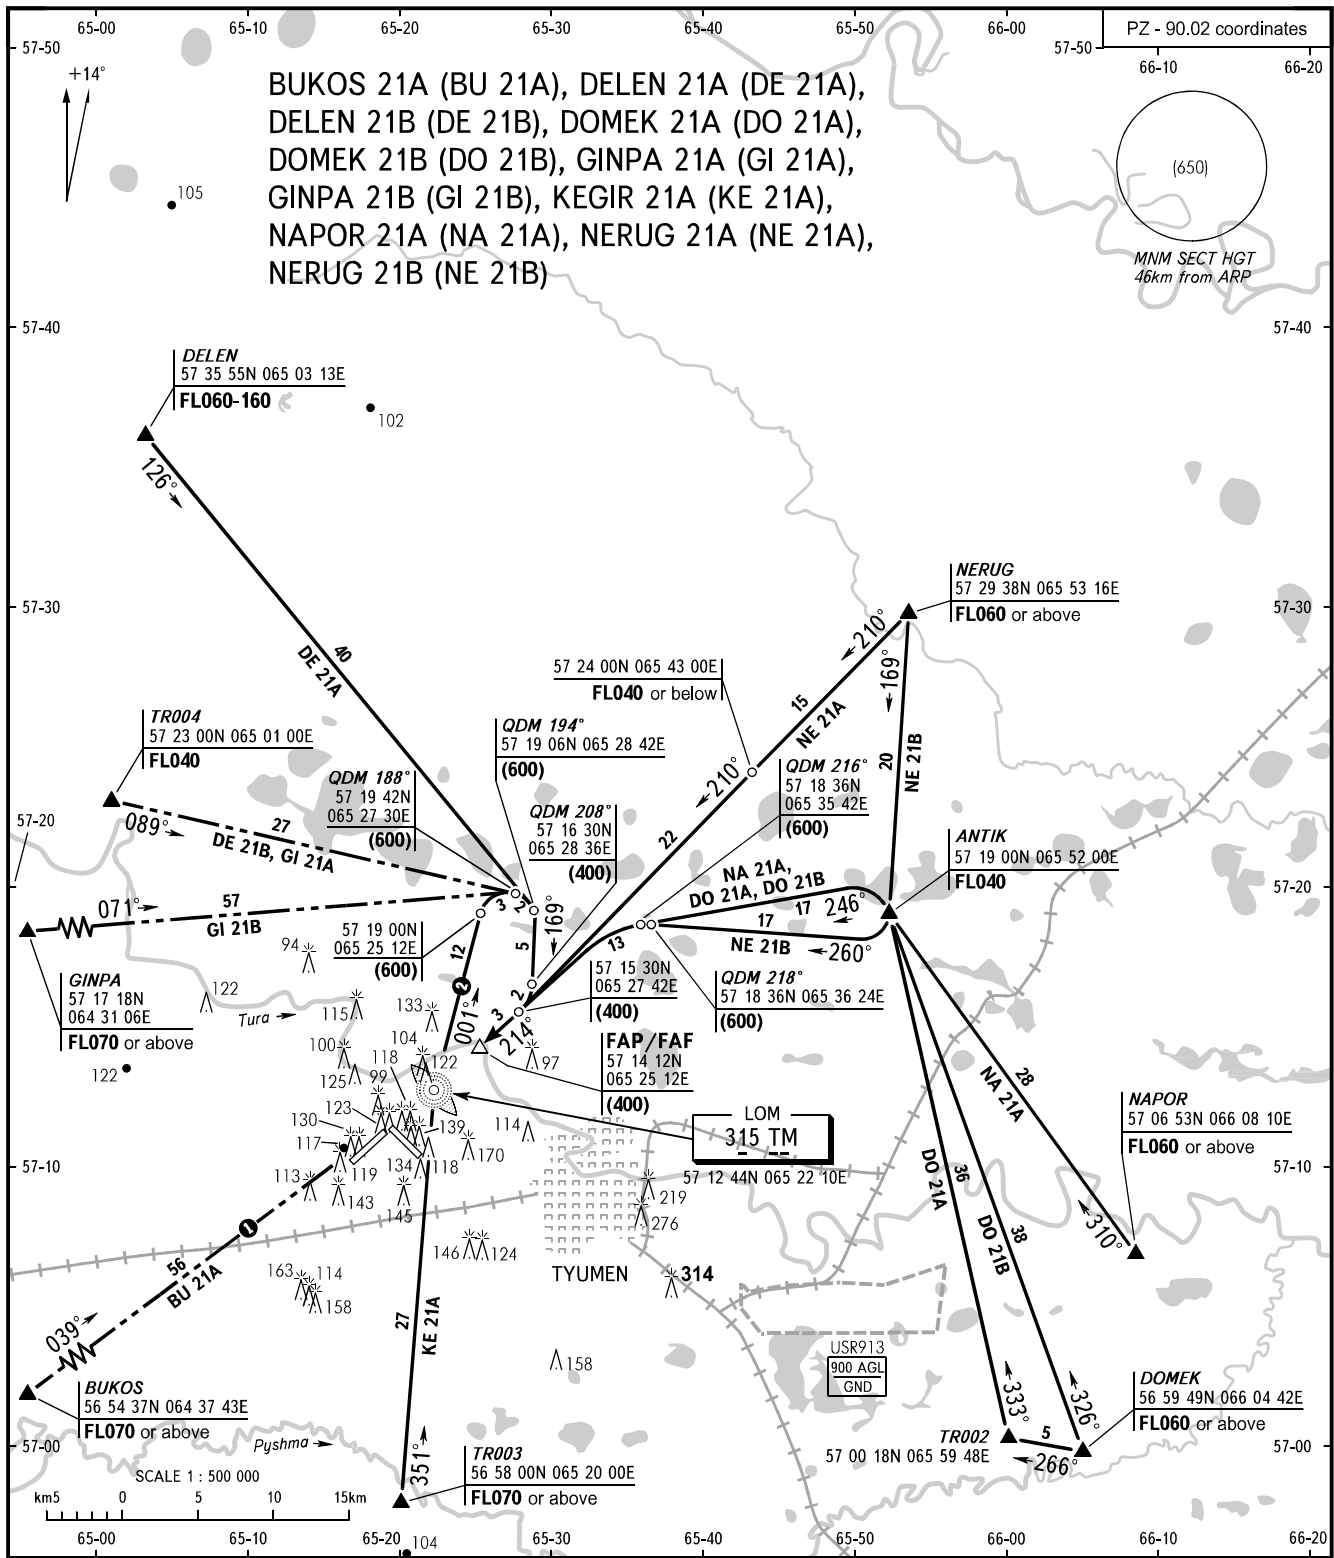

TYUMEN, RUSSIA
ROSHCHINO
RWY 21

STANDARD ARRIVAL CHART
INSTRUMENT (STAR) - ICAO

TRANSITION
LEVEL: **FL040**

APPROACH **126.100**
START **118.200**

- ① Only for Russian users of airspace.
- ② - For ACFT with IAS more than 300km/h:
001°/12km/(600)m;
- For ACFT with IAS 300km/h or less:
017°/8km/(600)m.

BEARINGS AND TRACKS ARE MAGNETIC
ALTITUDES, HEIGHTS AND ELEVATIONS ARE IN METRES
DISTANCES ARE IN KILOMETRES