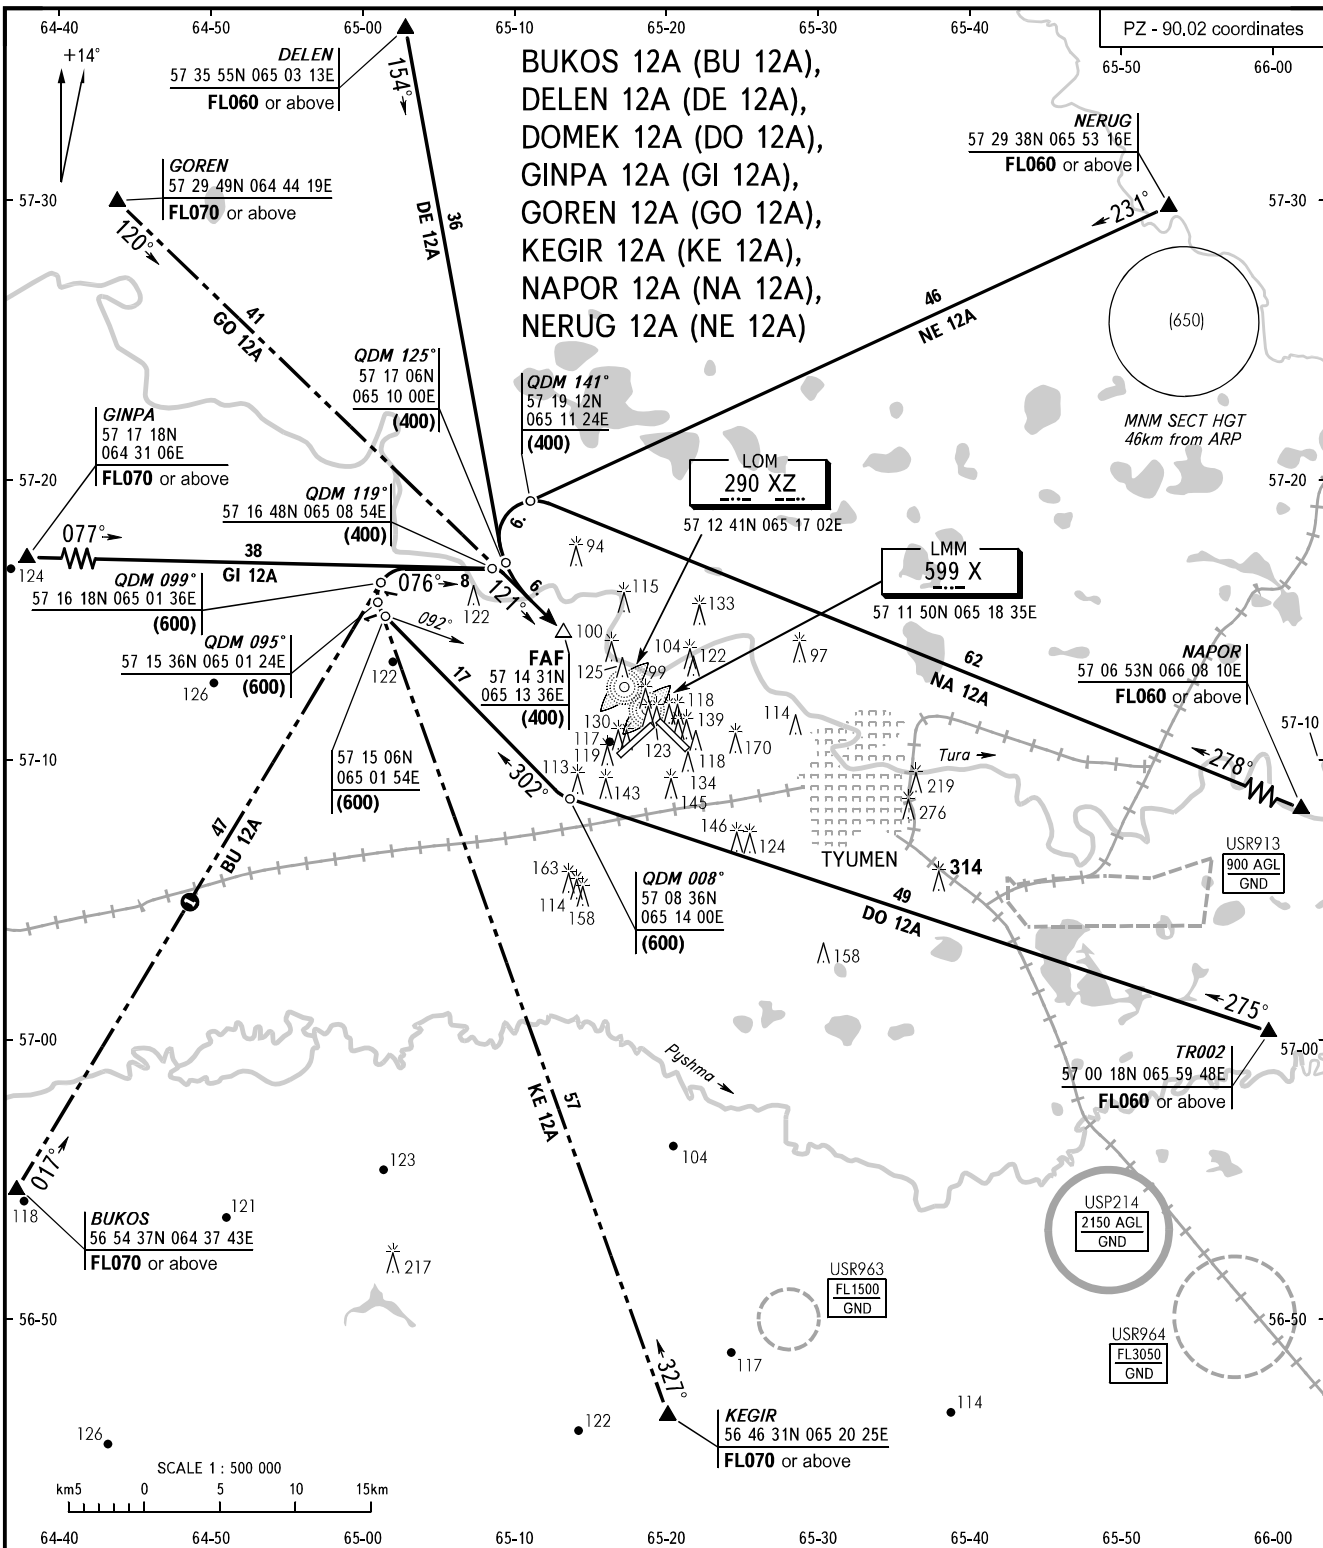

STANDARD ARRIVAL CHART
INSTRUMENT (STAR) - ICAO

TRANSITION
LEVEL : FL040

TYUMEN, RUSSIA
ROSHCHINO
RWY 12

APPROACH	126.100	① Only for Russian users of airspace.
START	118.200	

BEARINGS AND TRACKS ARE MAGNETIC
ALTITUDES, HEIGHTS AND ELEVATIONS ARE IN METRES
DISTANCES ARE IN KILOMETRES