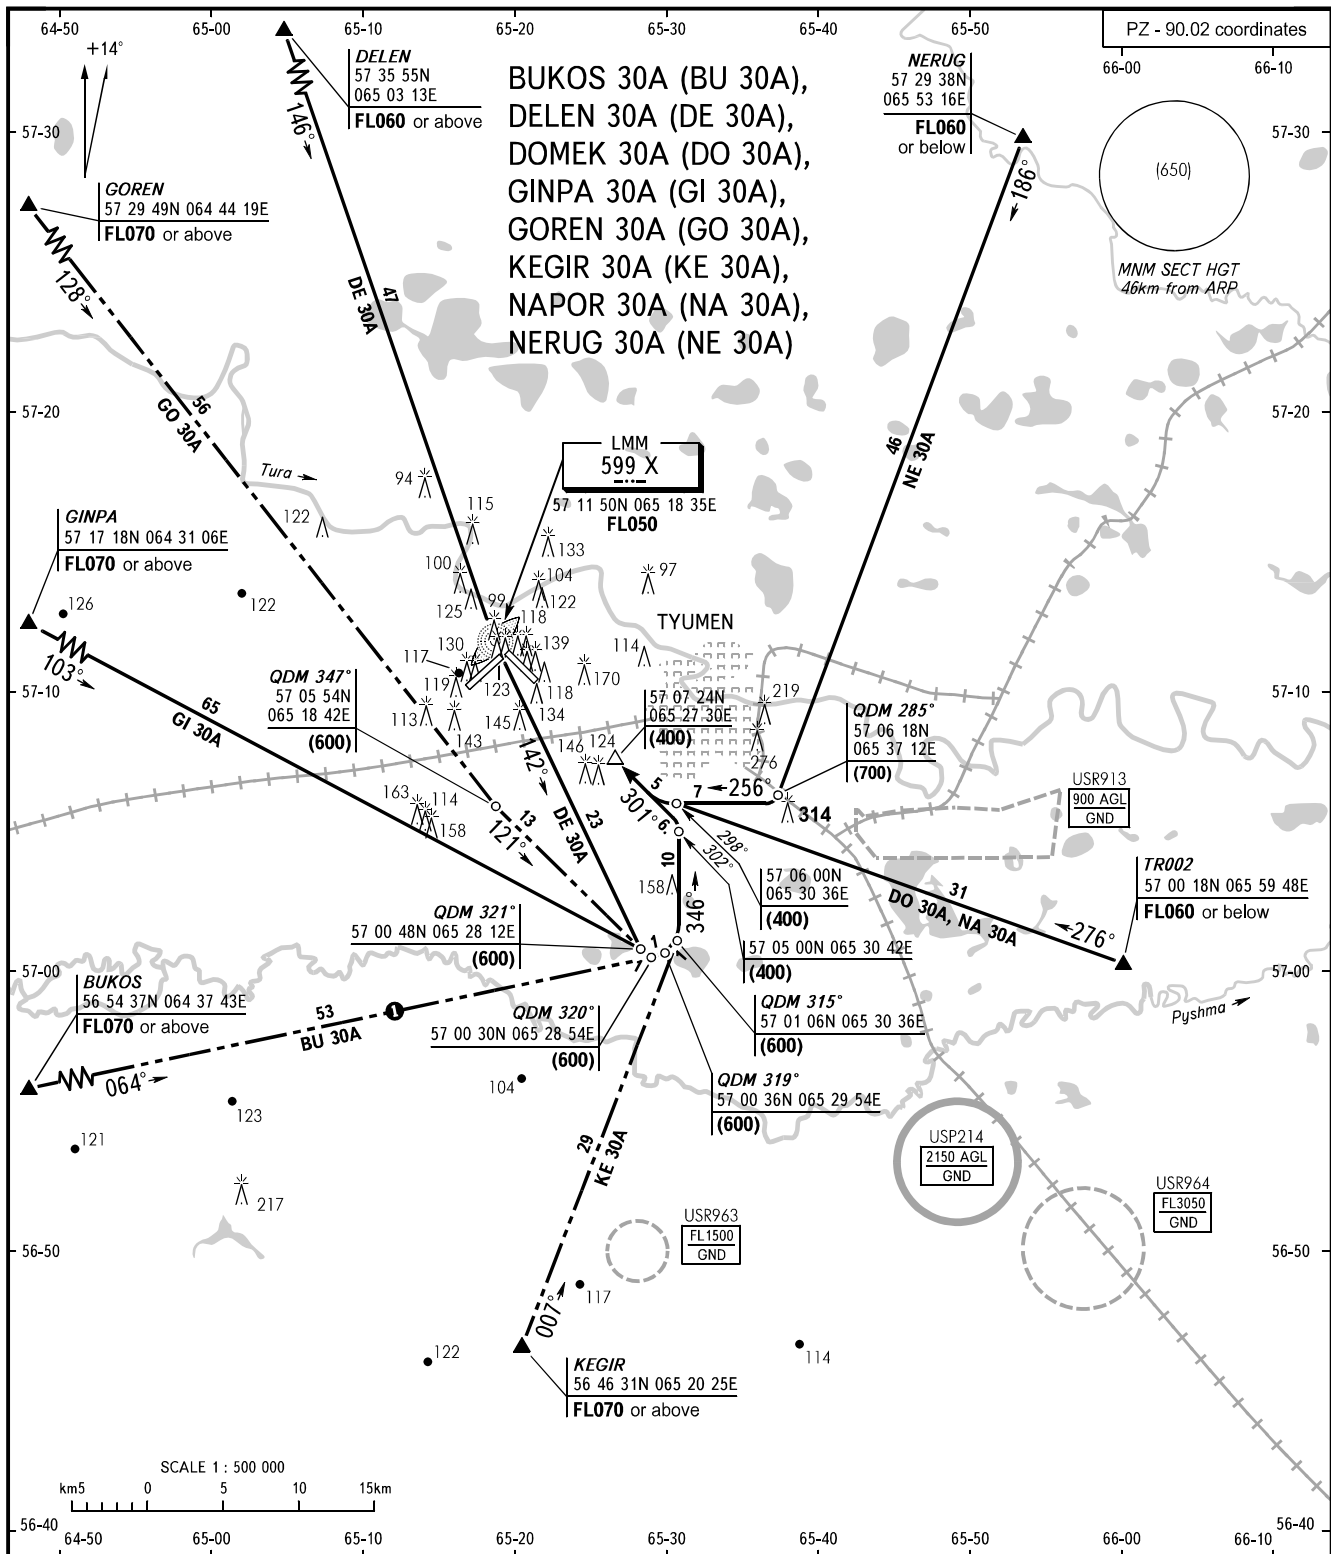

STANDARD ARRIVAL CHART  
INSTRUMENT (STAR) - ICAO

TRANSITION  
LEVEL: **FL040**

**TYUMEN, RUSSIA**  
ROSHCHINO  
RWY 30

APPROACH **126.100**  
START **118.200**

① Only for Russian users of airspace.

BEARINGS AND TRACKS ARE MAGNETIC  
ALTITUDES, HEIGHTS AND ELEVATIONS ARE IN METRES  
DISTANCES ARE IN KILOMETRES