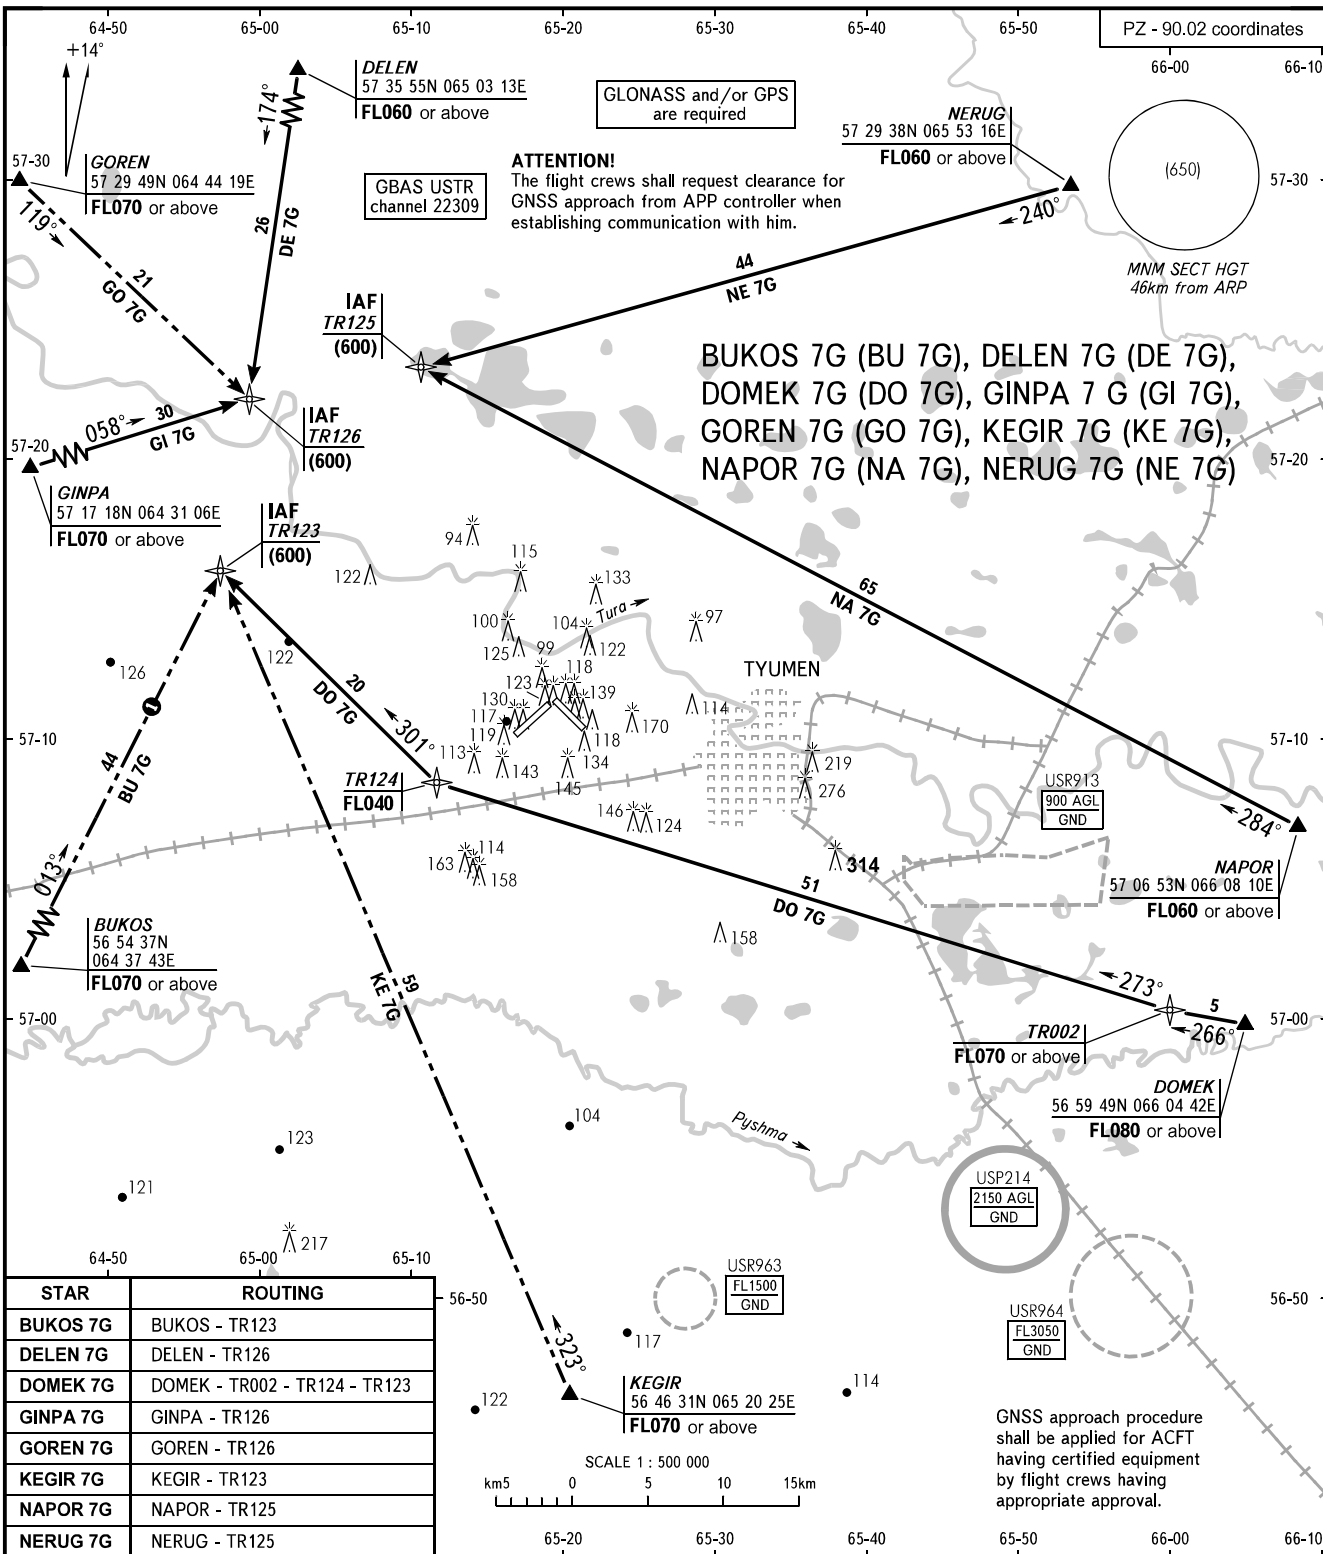

STANDARD ARRIVAL CHART
INSTRUMENT (STAR) - ICAO

TRANSITION
LEVEL : **FL040**

TYUMEN, RUSSIA
ROSHCHINO
RNAV GNSS RWY 12

APPROACH **126.100**
START **118.200**

BEARINGS AND TRACKS ARE MAGNETIC
ALTITUDES, HEIGHTS AND ELEVATIONS ARE IN METRES
DISTANCES ARE IN KILOMETRES

CHANGE: New chart