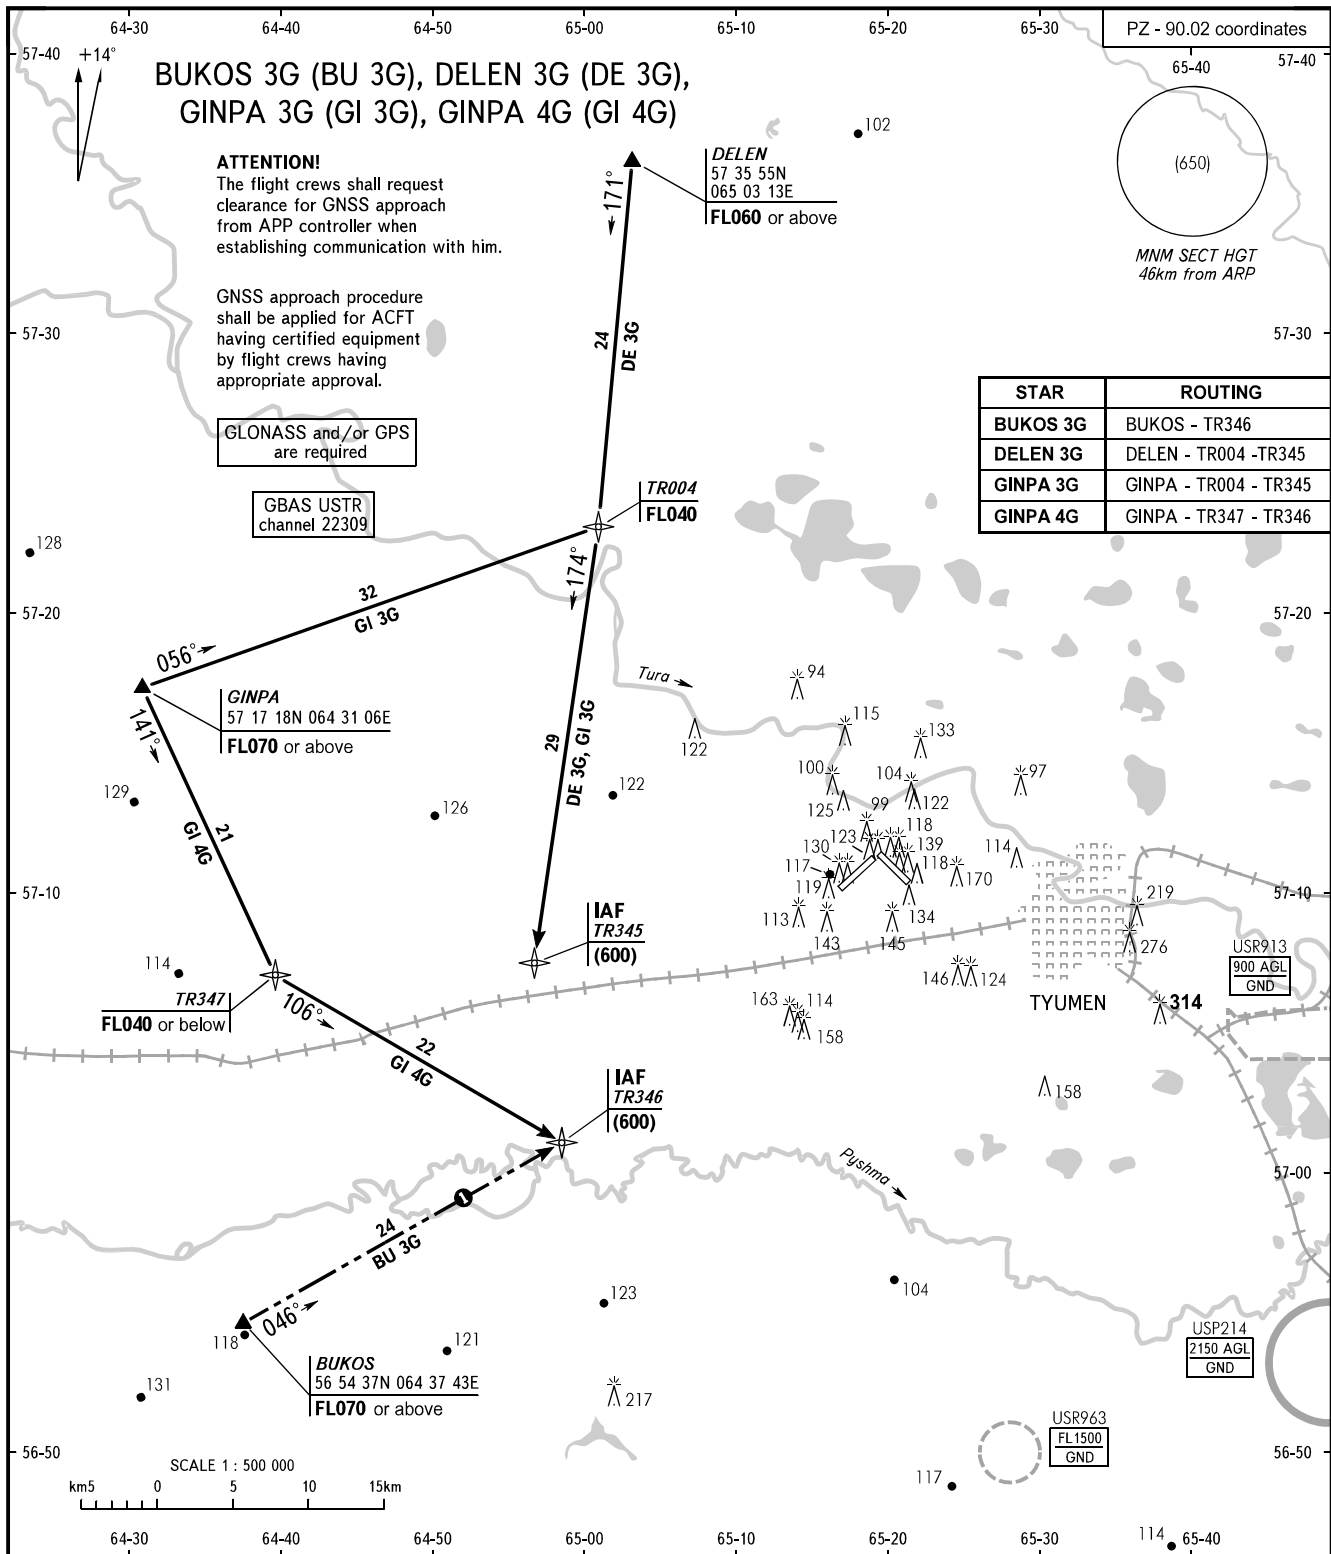

STANDARD ARRIVAL CHART
INSTRUMENT (STAR) - ICAO

TRANSITION
LEVEL : **FL040**

TYUMEN, RUSSIA
ROSHCHINO
RNAV GNSS RWY 03

APPROACH START **126.100**
START **118.200**

① Only for Russian users of airspace.

BEARINGS AND TRACKS ARE MAGNETIC
ALTITUDES, HEIGHTS AND ELEVATIONS ARE IN METRES
DISTANCES ARE IN KILOMETRES